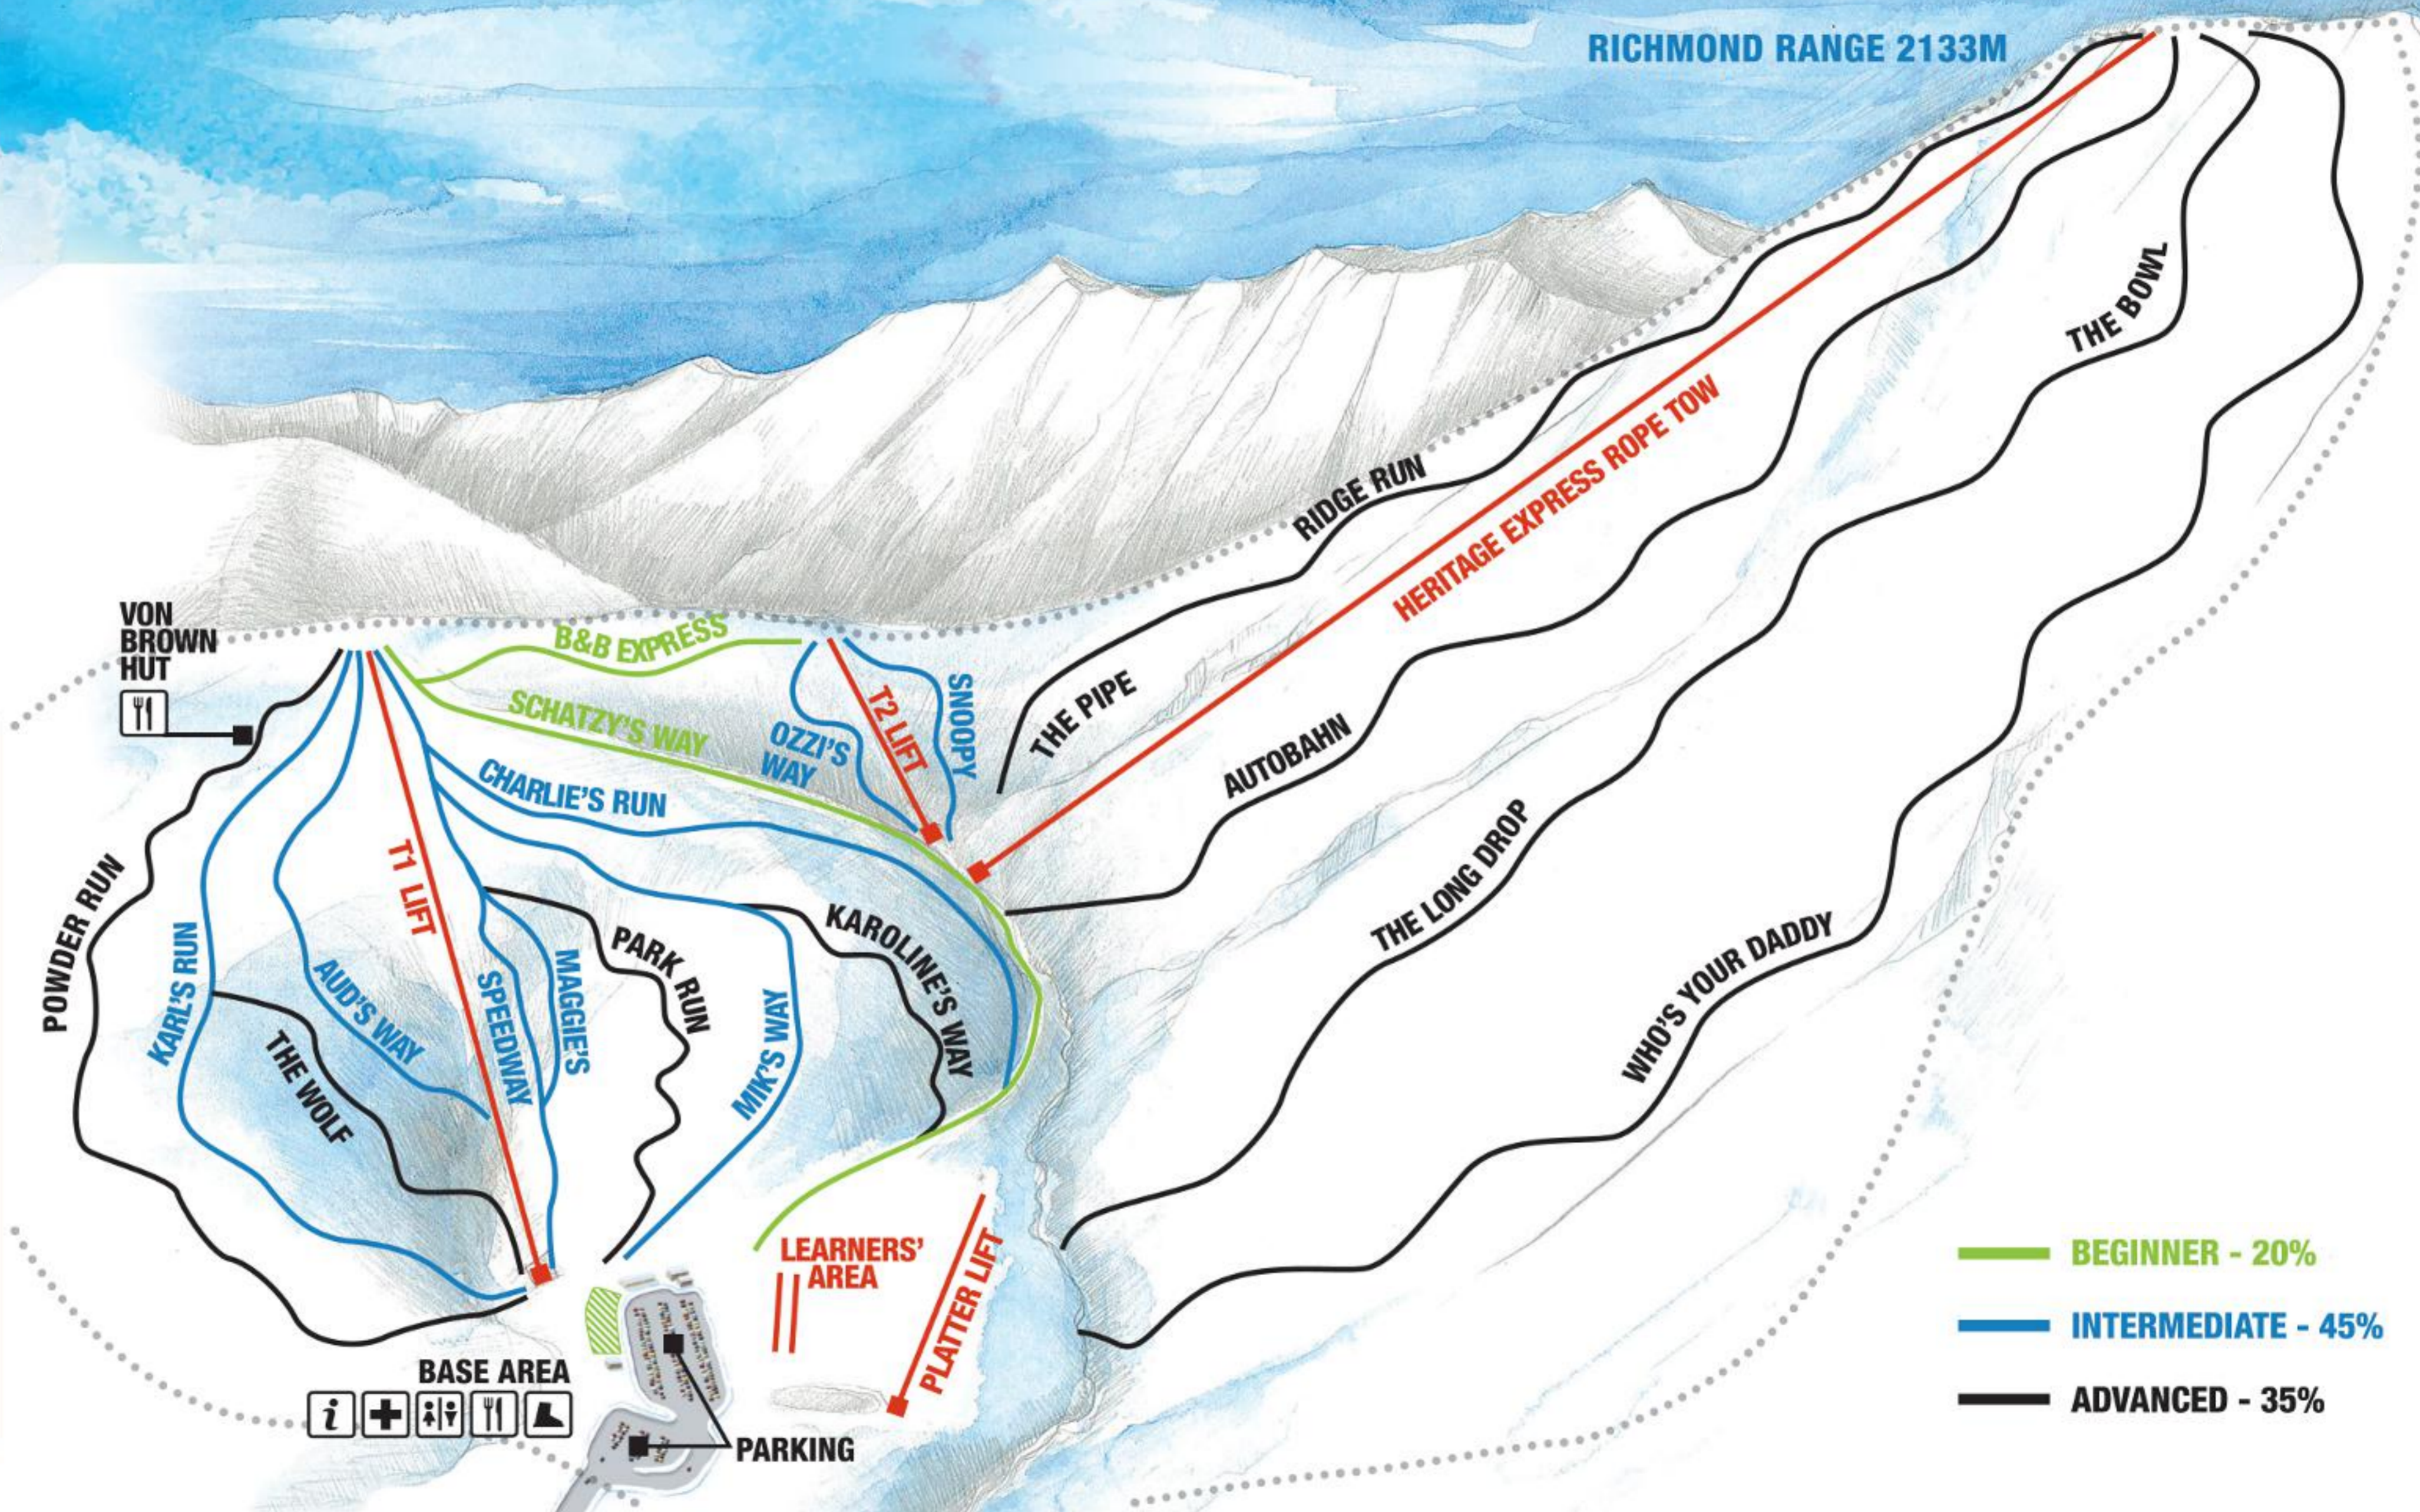

ROUNDHILL SKI AREA TEKAPO

783 METRES OF VERTICAL

RICHMOND RANGE 2133M

KEY

-  BASE AREA
-  Ticket Office & Info
-  Ski Patrol
-  Toilet
-  Café / Refreshments
-  Rental Equipment
-  PARKING
-  TOBOGGANING

-  BEGINNER - 20%
-  INTERMEDIATE - 45%
-  ADVANCED - 35%