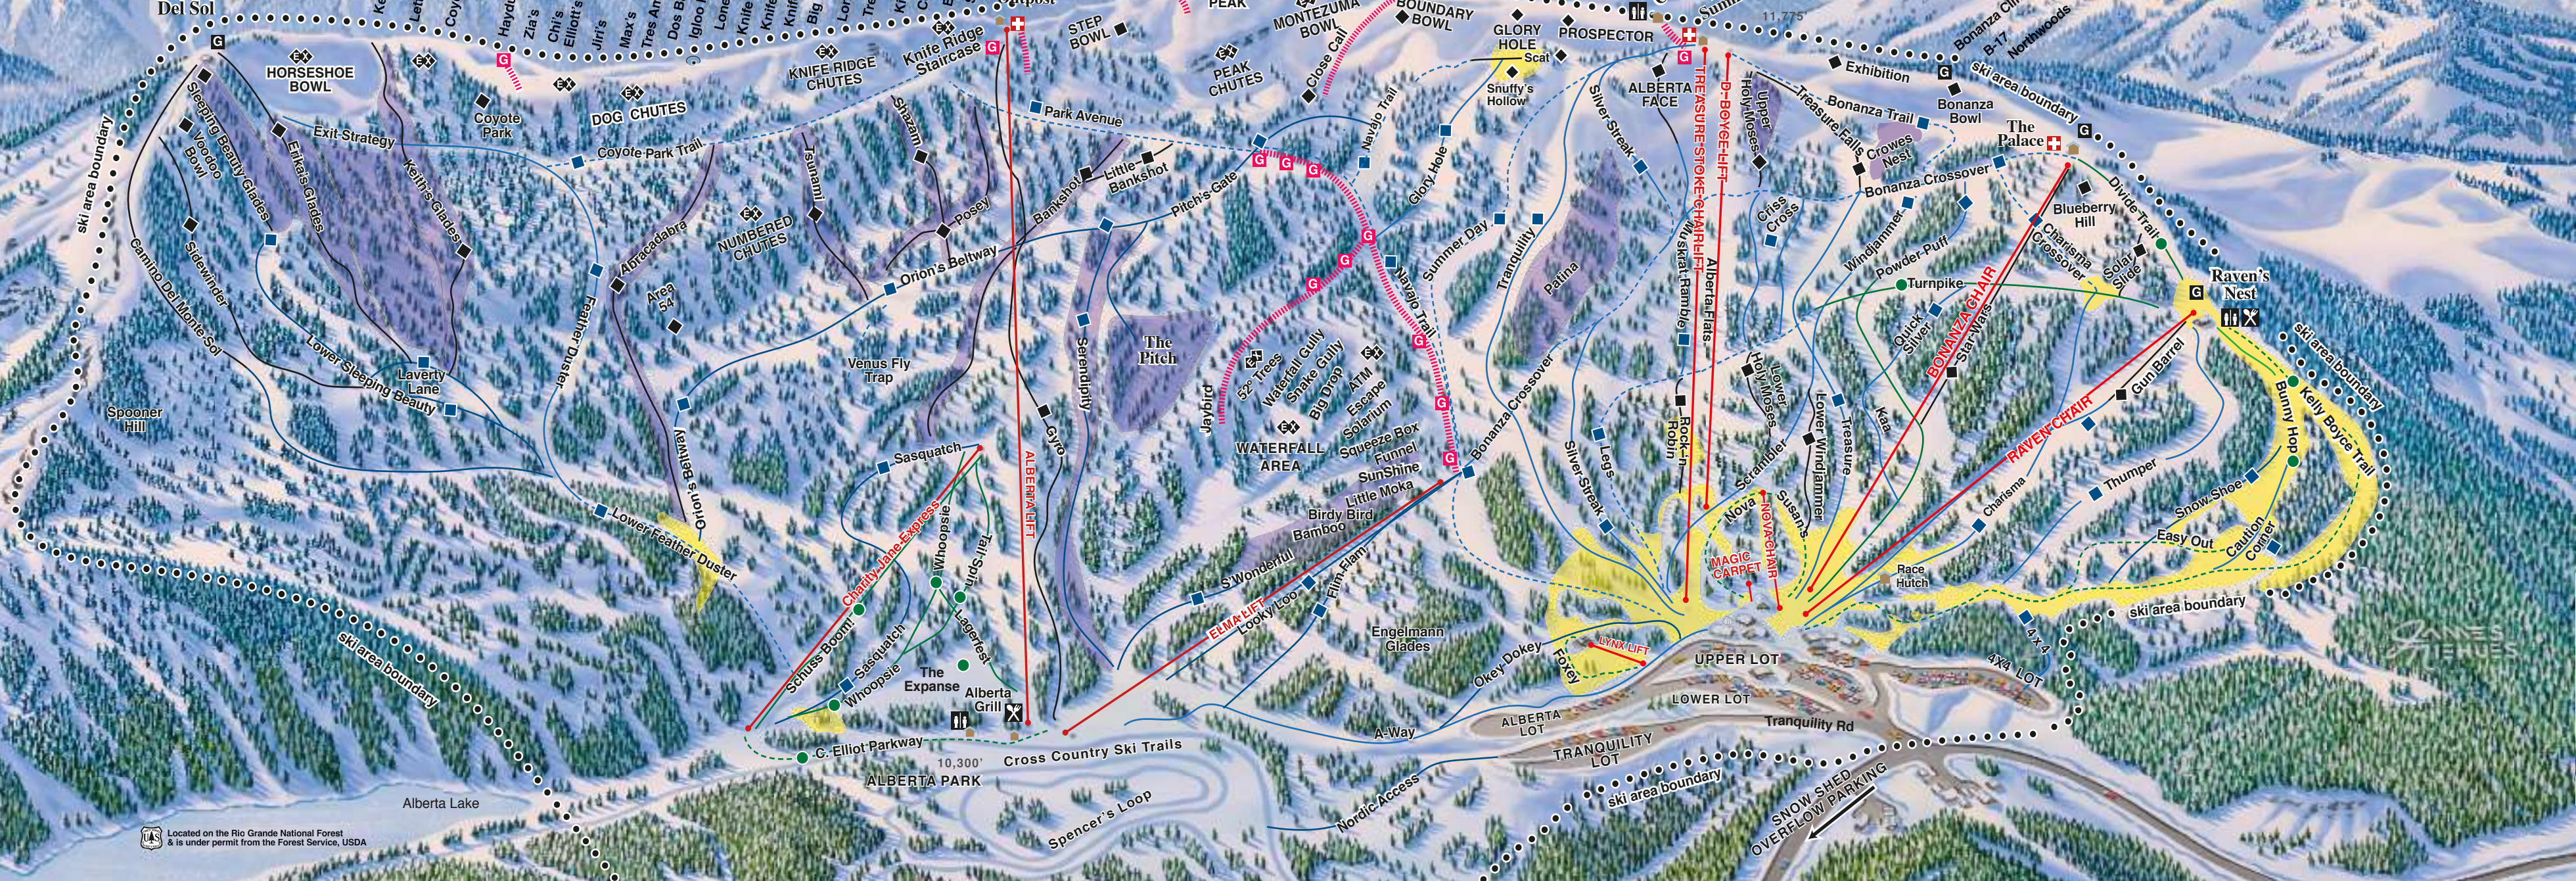

WOLF CREEK
THE MOST SNOW IN COLORADO

Located on the Rio Grande National Forest & is under permit from the Forest Service, USDA

Legend

- Lifts
- Avalanche Closure
- Back Country Access Gate
- Slow Zone Areas
- Tree Trails
- Ski Area Boundary
- Trails**
- Beginner
- Easiest
- Less Difficult
- More Difficult
- Most Difficult
- Extreme

Services

- First Aid
- Phone
- Bar
- Food and Beverage
- Restrooms
- Picnics
- Rentals
- Ski School
- Retail
- Tickets
- Snowboard Rentals

Base Area Facilities

- 1 Ticket Office
- 2 Sports Center
- 3 Wolf Creek Lodge
- 4 Prospector
- 5 Base Camp
- 6 Wolf Pup Center
- 7 BoarderDome
- 8 Lynx Learning Center
- 9 Noel Sports: Equipment Retail
- 10 Ski School Meeting Place