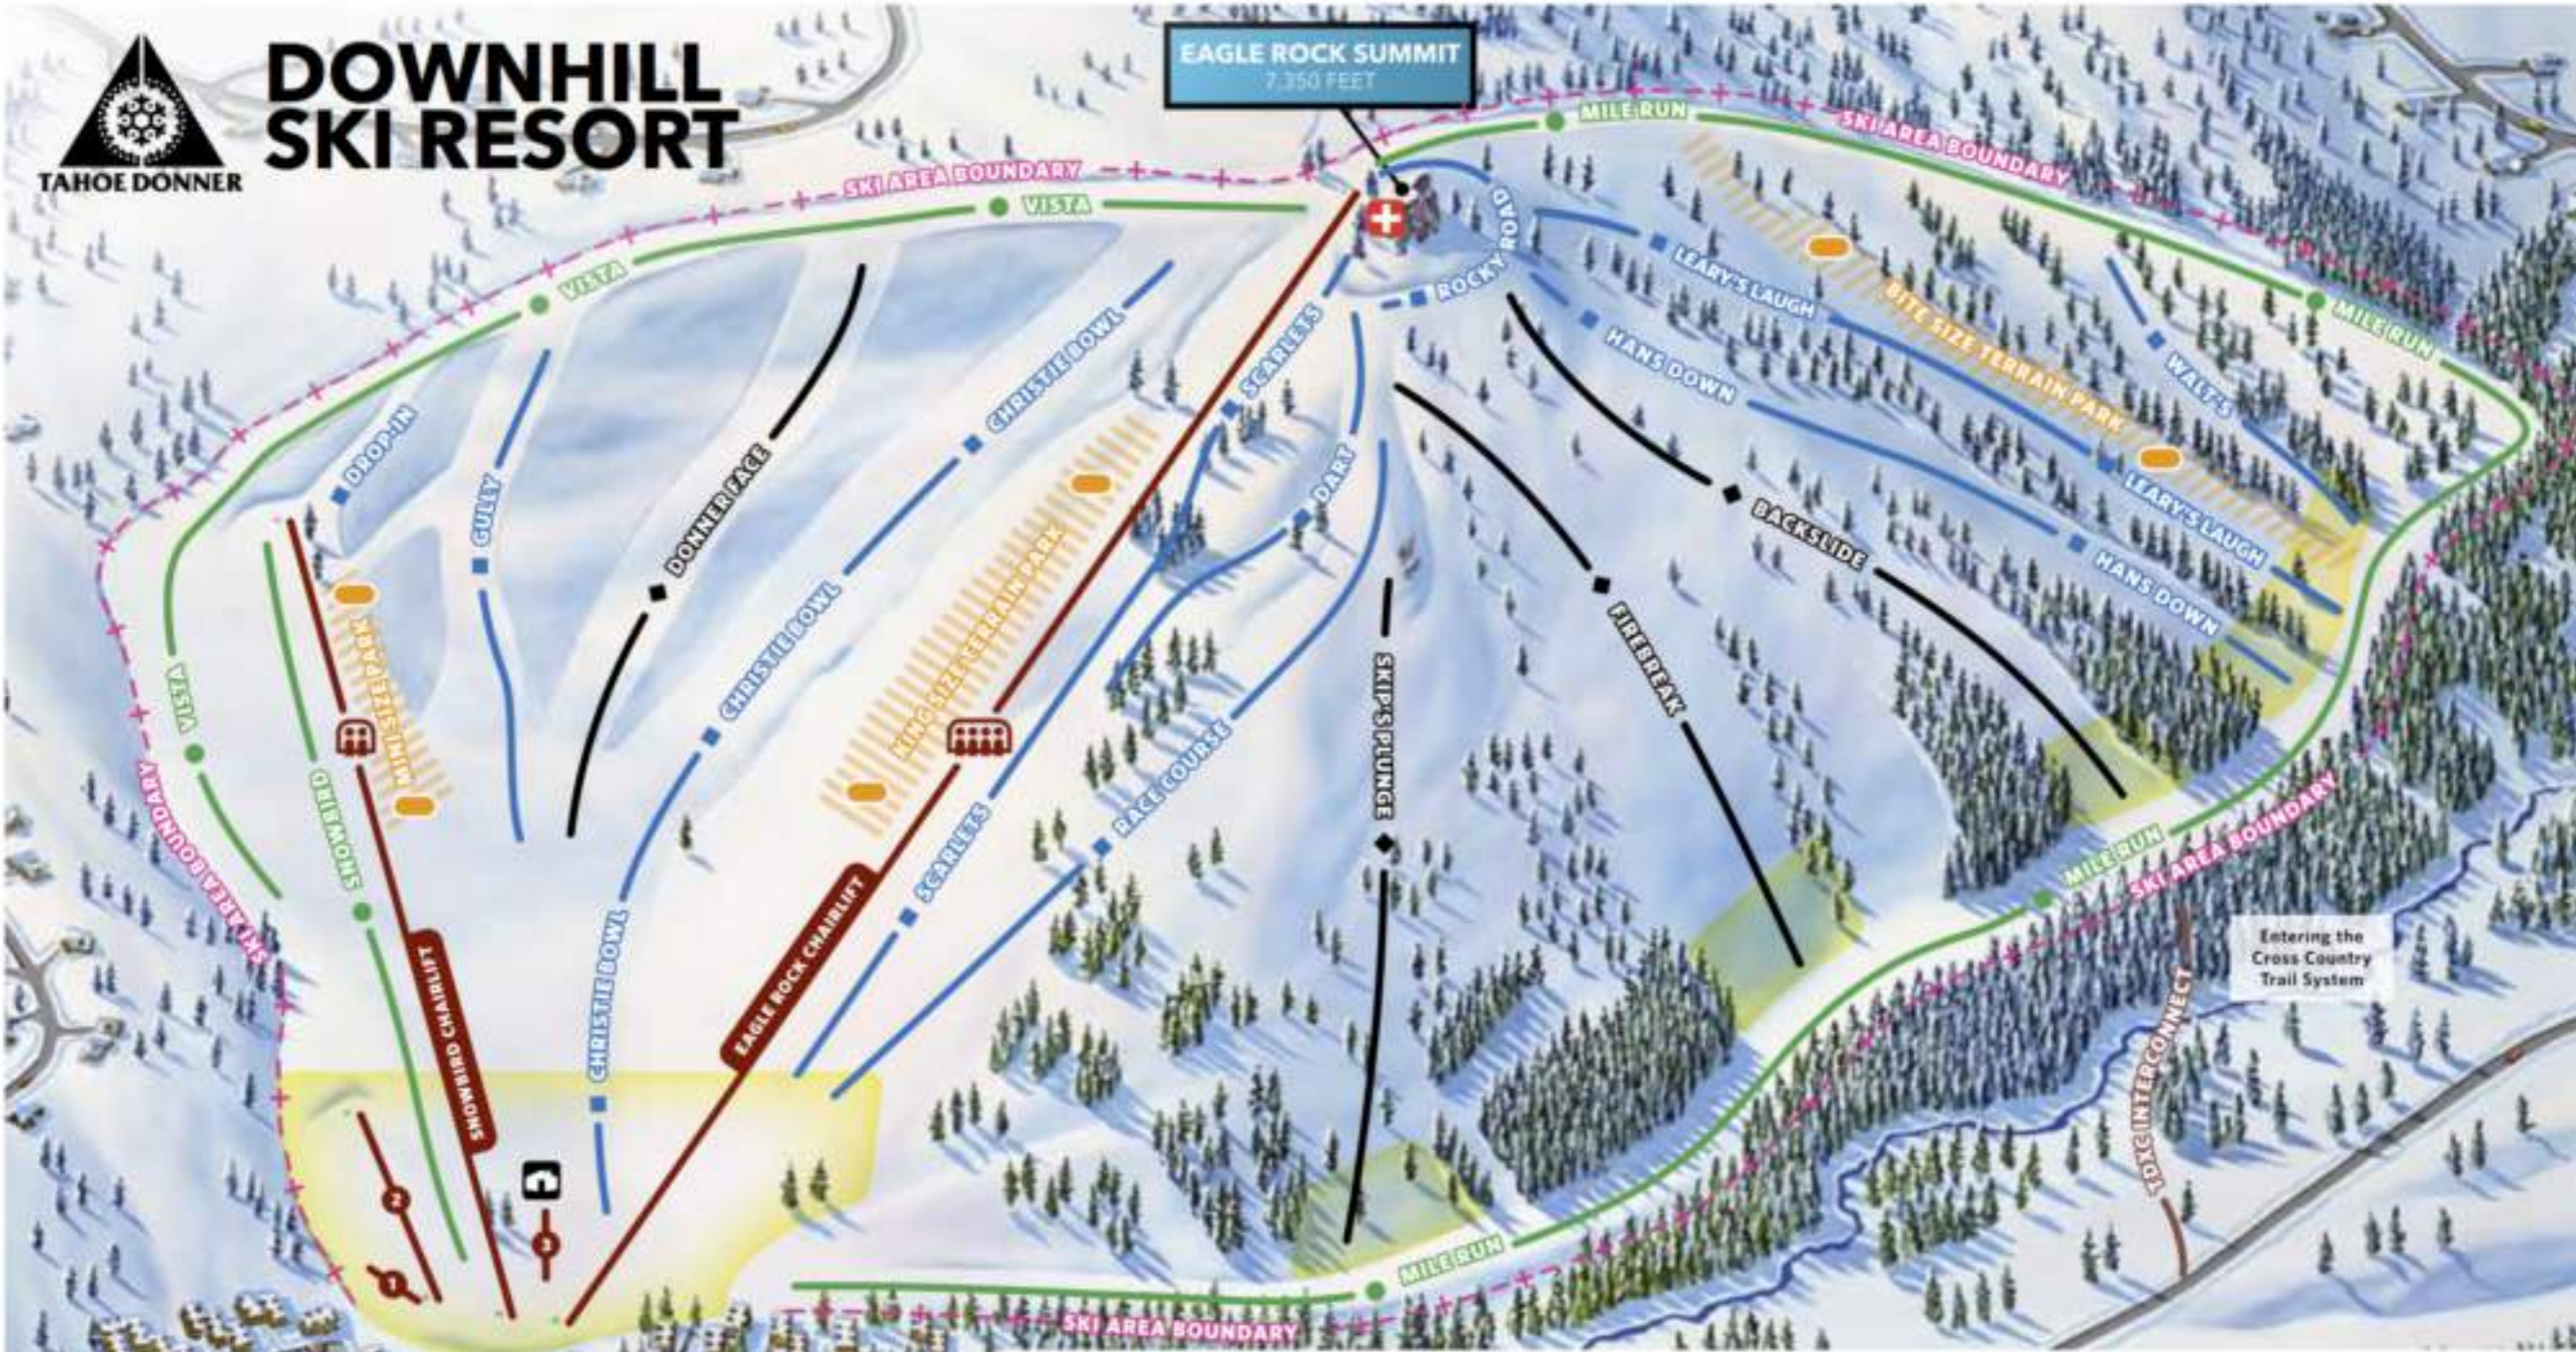

DOWNHILL SKI RESORT

STATS

- LIFTS:** 1 quad chair, 1 double chair, 3 conveyor lifts
- SNOWMAKING TERRAIN:** 15%
- TERRAIN RATINGS:** 40% novice, 60% intermediate
- TOTAL RUNS:** 17
- SKIABLE ACRES:** 120

LEGEND

- 1** Magic Carpet* (Snowflakes Meeting Area)
- 2** Caterpillar Conveyor
- 3** Learning Center* (Ski School Meeting Area)
- *Magic Carpet and Learning Center are reserved for Ski School only.
- Easiest
- Intermediate
- ◆ Most Difficult
- Terrain Features
- 🏠 Ticket Office
- 🍴 Dining
- 🚻 Bar
- 🚻 Restrooms
- ℹ Information
- 🔒 Lockers
- ⛑ Ski Patrol
- ⓧ No Public Parking (Beyond this point)
- - - Ski Area Boundary
- 🟡 Slow Zone
- 🏠 Ski School Yurt
- 🚌 Shuttle Route
- 🅇 Guest Parking Lot

IMPORTANT DRONE NOTICE: Unmanned aerial drone use by guests or the media is prohibited without prior written approval of Tahoe Donner Association. Visit tahoedonner.com for more information.

EMERGENCY HOTLINE:
(530) 587-9430
OR CALL 911