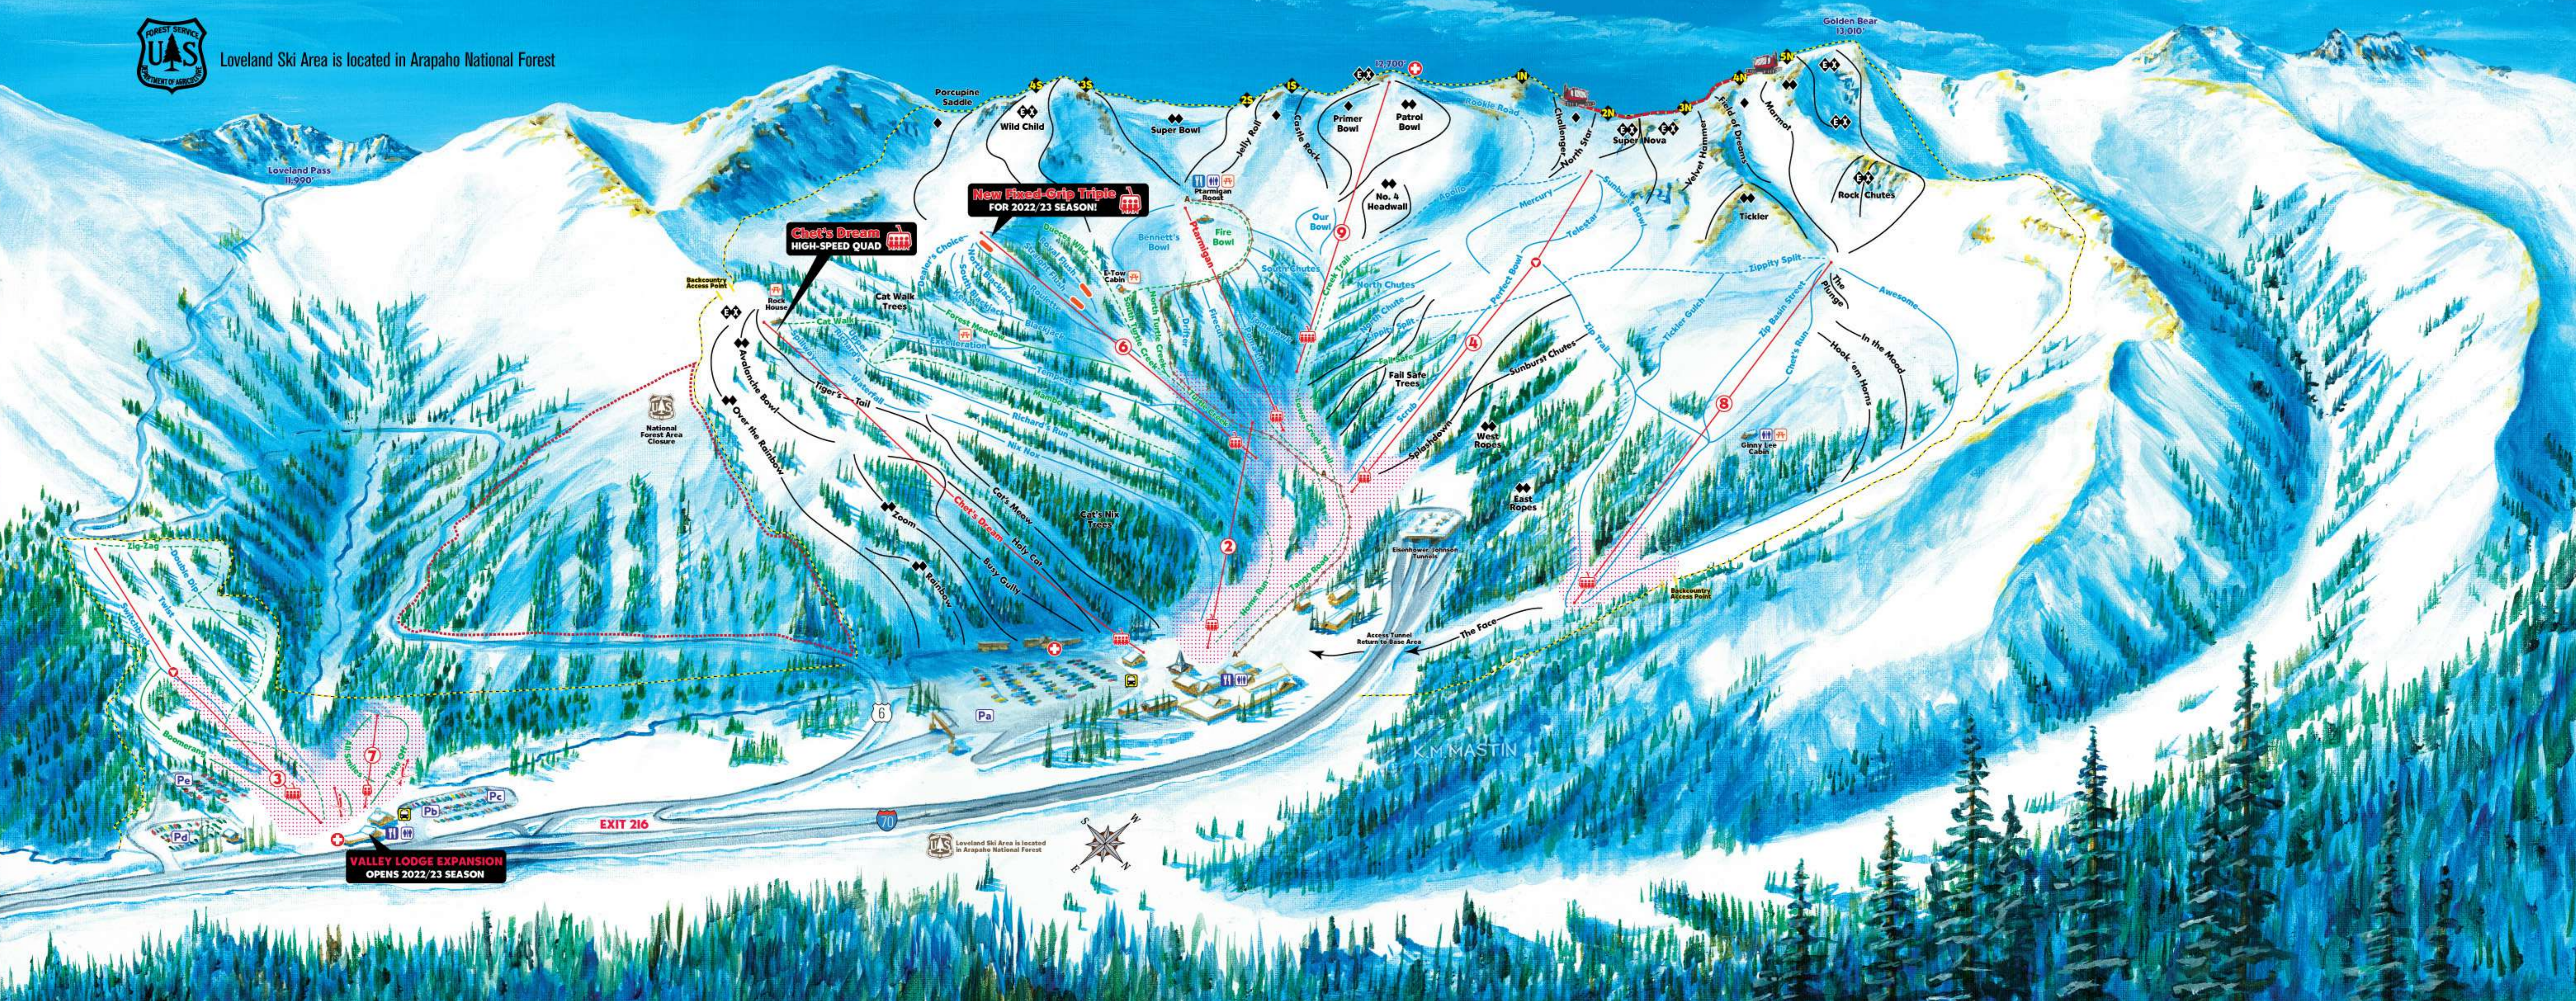

Loveland Ski Area is located in Arapaho National Forest

VALLEY LODGE EXPANSION
OPENS 2022/23 SEASON

New Fixed-Grip Triple
FOR 2022/23 SEASON!

Chert's Dream
HIGH-SPEED QUAD

K.M. MASTIN