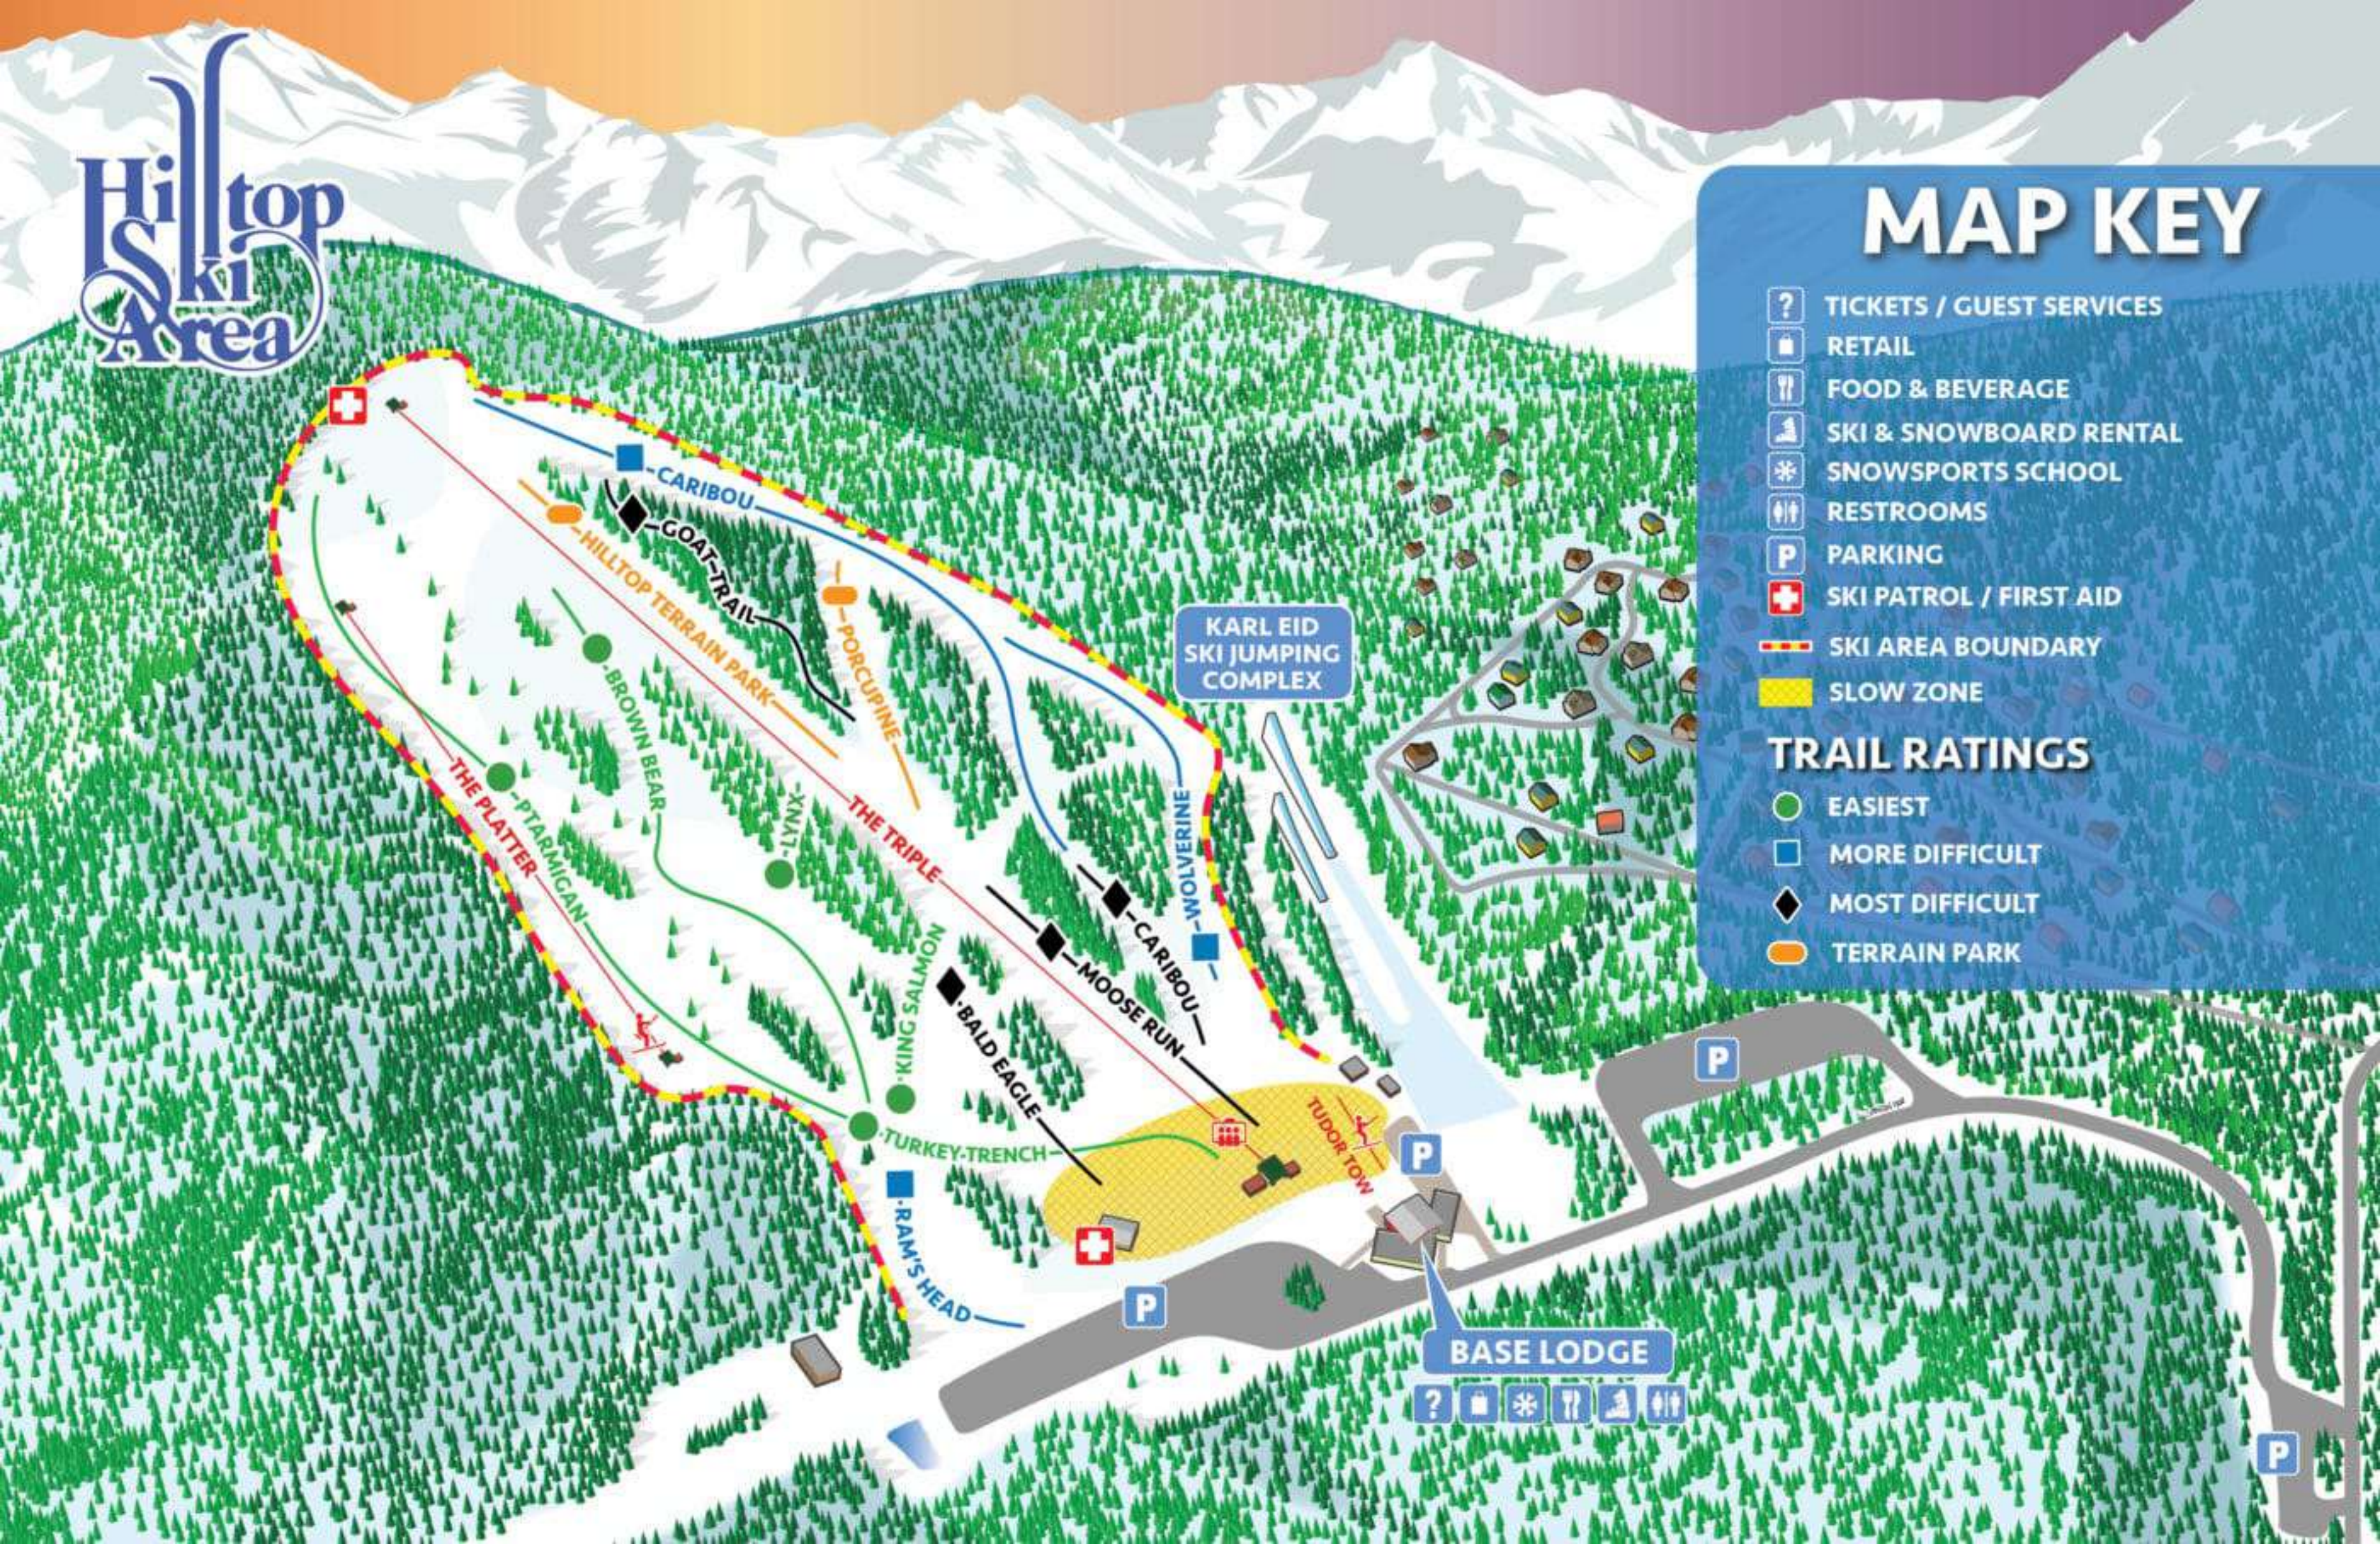

Hilltop Ski Area

MAP KEY

-  TICKETS / GUEST SERVICES
-  RETAIL
-  FOOD & BEVERAGE
-  SKI & SNOWBOARD RENTAL
-  SNOWSPORTS SCHOOL
-  RESTROOMS
-  PARKING
-  SKI PATROL / FIRST AID
-  SKI AREA BOUNDARY
-  SLOW ZONE

TRAIL RATINGS

-  EASIEST
-  MORE DIFFICULT
-  MOST DIFFICULT
-  TERRAIN PARK

BASE LODGE