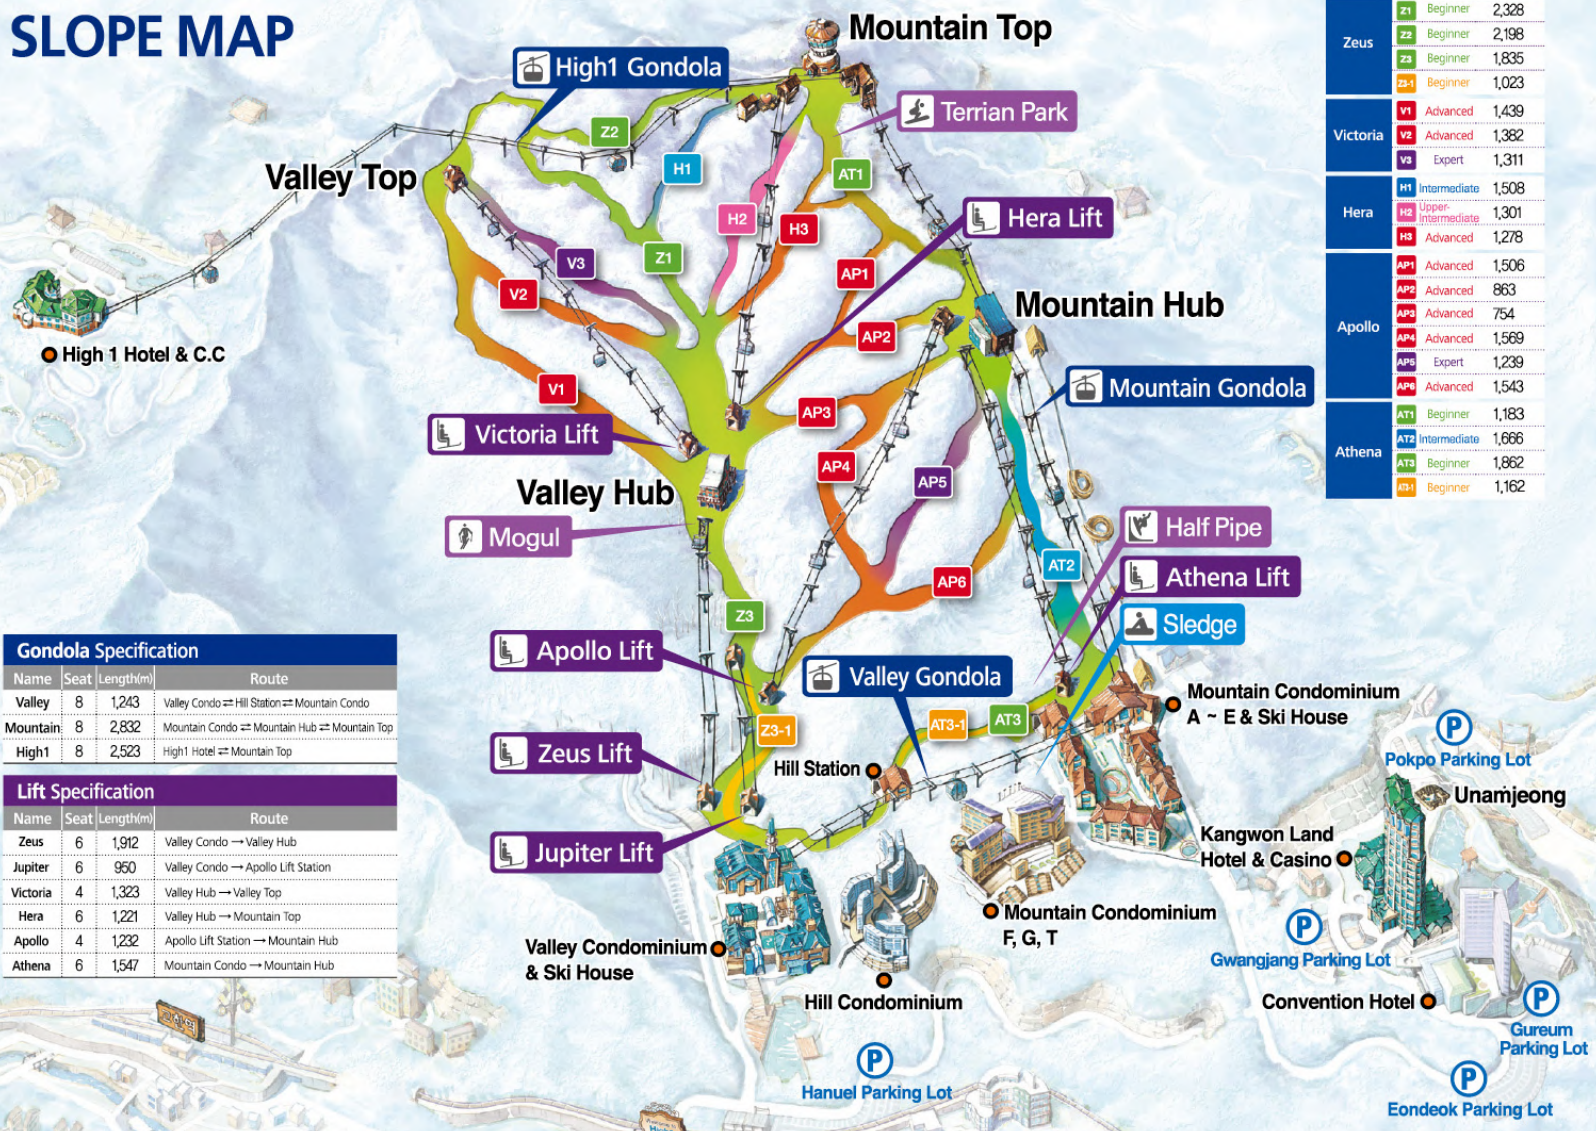

HIGH1 SKI SLOPE MAP

Slope Specification			
Slope	Level	Length(m)	
Zeus	Z1	Beginner	2,328
	Z2	Beginner	2,198
	Z3	Beginner	1,835
Victoria	V1	Advanced	1,439
	V2	Advanced	1,382
	V3	Expert	1,311
Hera	H1	Intermediate	1,508
	H2	Upper-Intermediate	1,301
	H3	Advanced	1,278
Apollo	AP1	Advanced	1,506
	AP2	Advanced	863
	AP3	Advanced	754
	AP4	Advanced	1,569
	AP5	Expert	1,239
	AP6	Advanced	1,543
Athena	AT1	Beginner	1,183
	AT2	Intermediate	1,666
	AT3	Beginner	1,862
	AT3-1	Beginner	1,162

Gondola Specification			
Name	Seat	Length(m)	Route
Valley	8	1,243	Valley Condo ⇄ Hill Station ⇄ Mountain Condo
Mountain	8	2,832	Mountain Condo ⇄ Mountain Hub ⇄ Mountain Top
High1	8	2,523	High1 Hotel ⇄ Mountain Top

Lift Specification			
Name	Seat	Length(m)	Route
Zeus	6	1,912	Valley Condo → Valley Hub
Jupiter	6	950	Valley Condo → Apollo Lift Station
Victoria	4	1,323	Valley Hub → Valley Top
Hera	6	1,221	Valley Hub → Mountain Top
Apollo	4	1,232	Apollo Lift Station → Mountain Hub
Athena	6	1,547	Mountain Condo → Mountain Hub