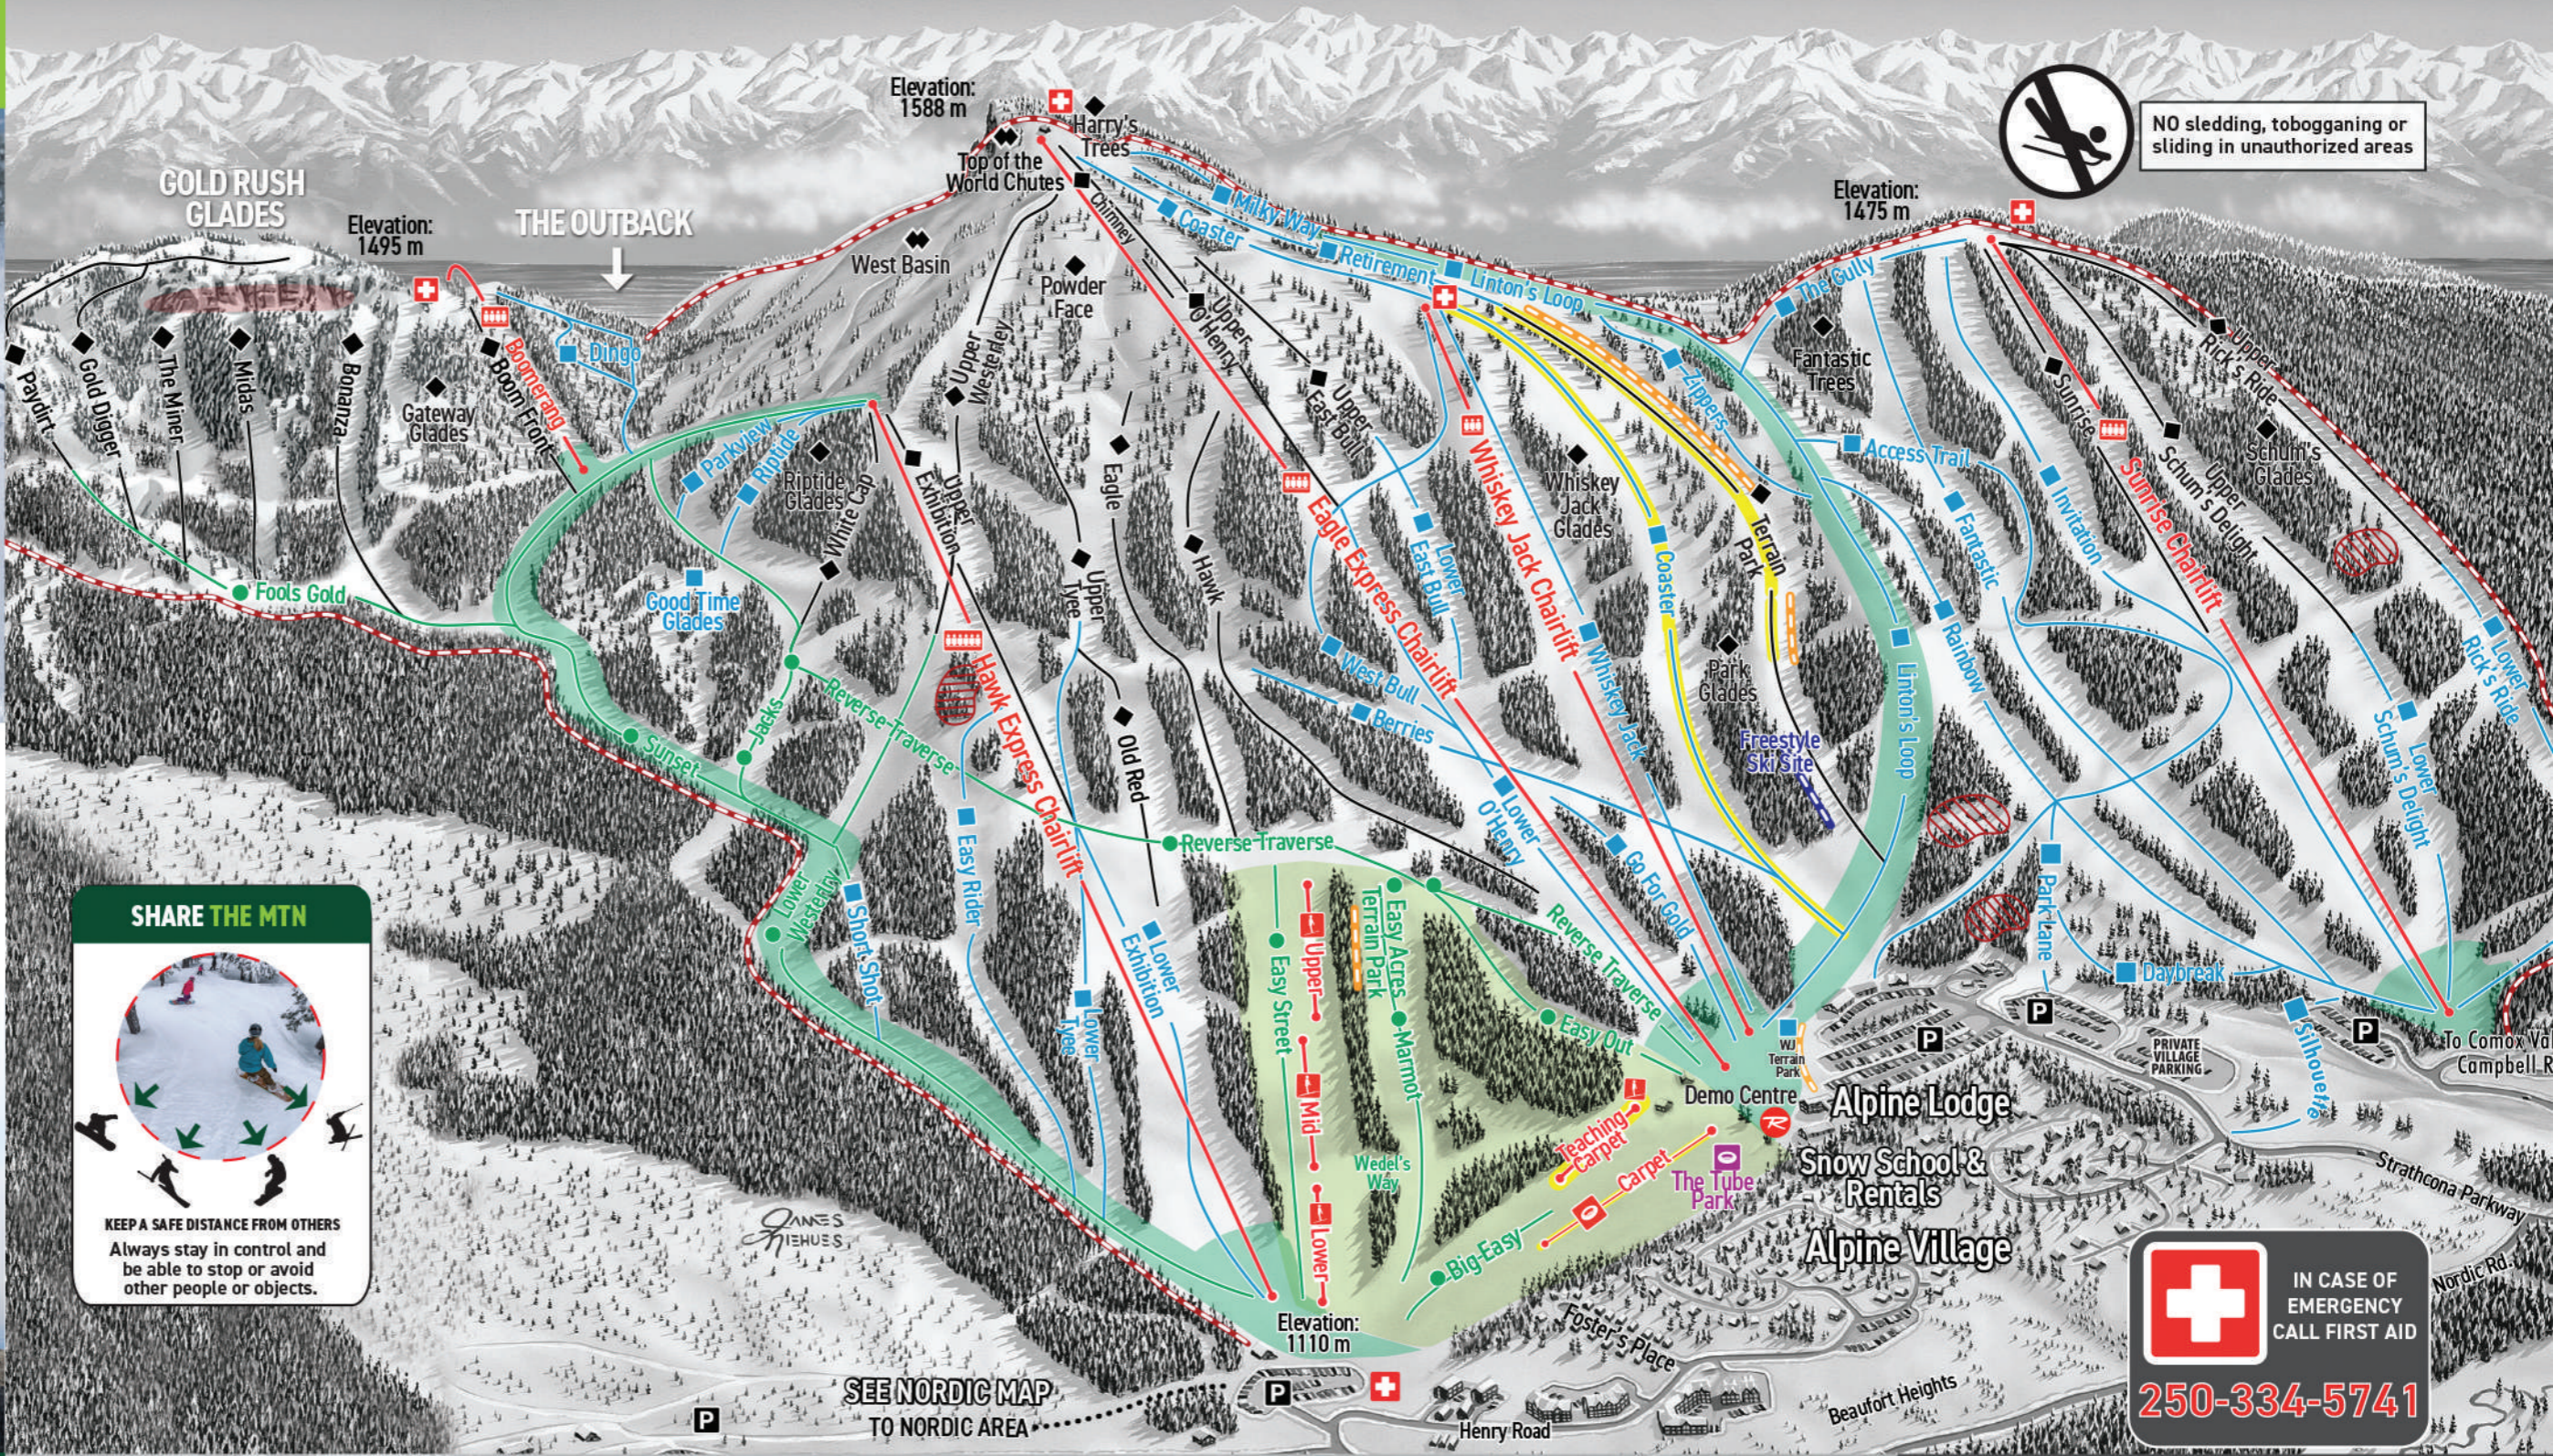

ALPINE TRAIL MAP

MT. WASHINGTON
ALPINE RESORT

Download the Mount Washington App!

- Enable push notifications for updates
- Live lift status, weather, and webcams
- Track daily and seasonal performance
- Locate yourself and friends with GPS

OUR CORPORATE SPONSORS

NO sledding, tobogganing or sliding in unauthorized areas

SHARE THE MTN

KEEP A SAFE DISTANCE FROM OTHERS
Always stay in control and be able to stop or avoid other people or objects.

SEE NORDIC MAP TO NORDIC AREA

IN CASE OF EMERGENCY
CALL FIRST AID
250-334-5741