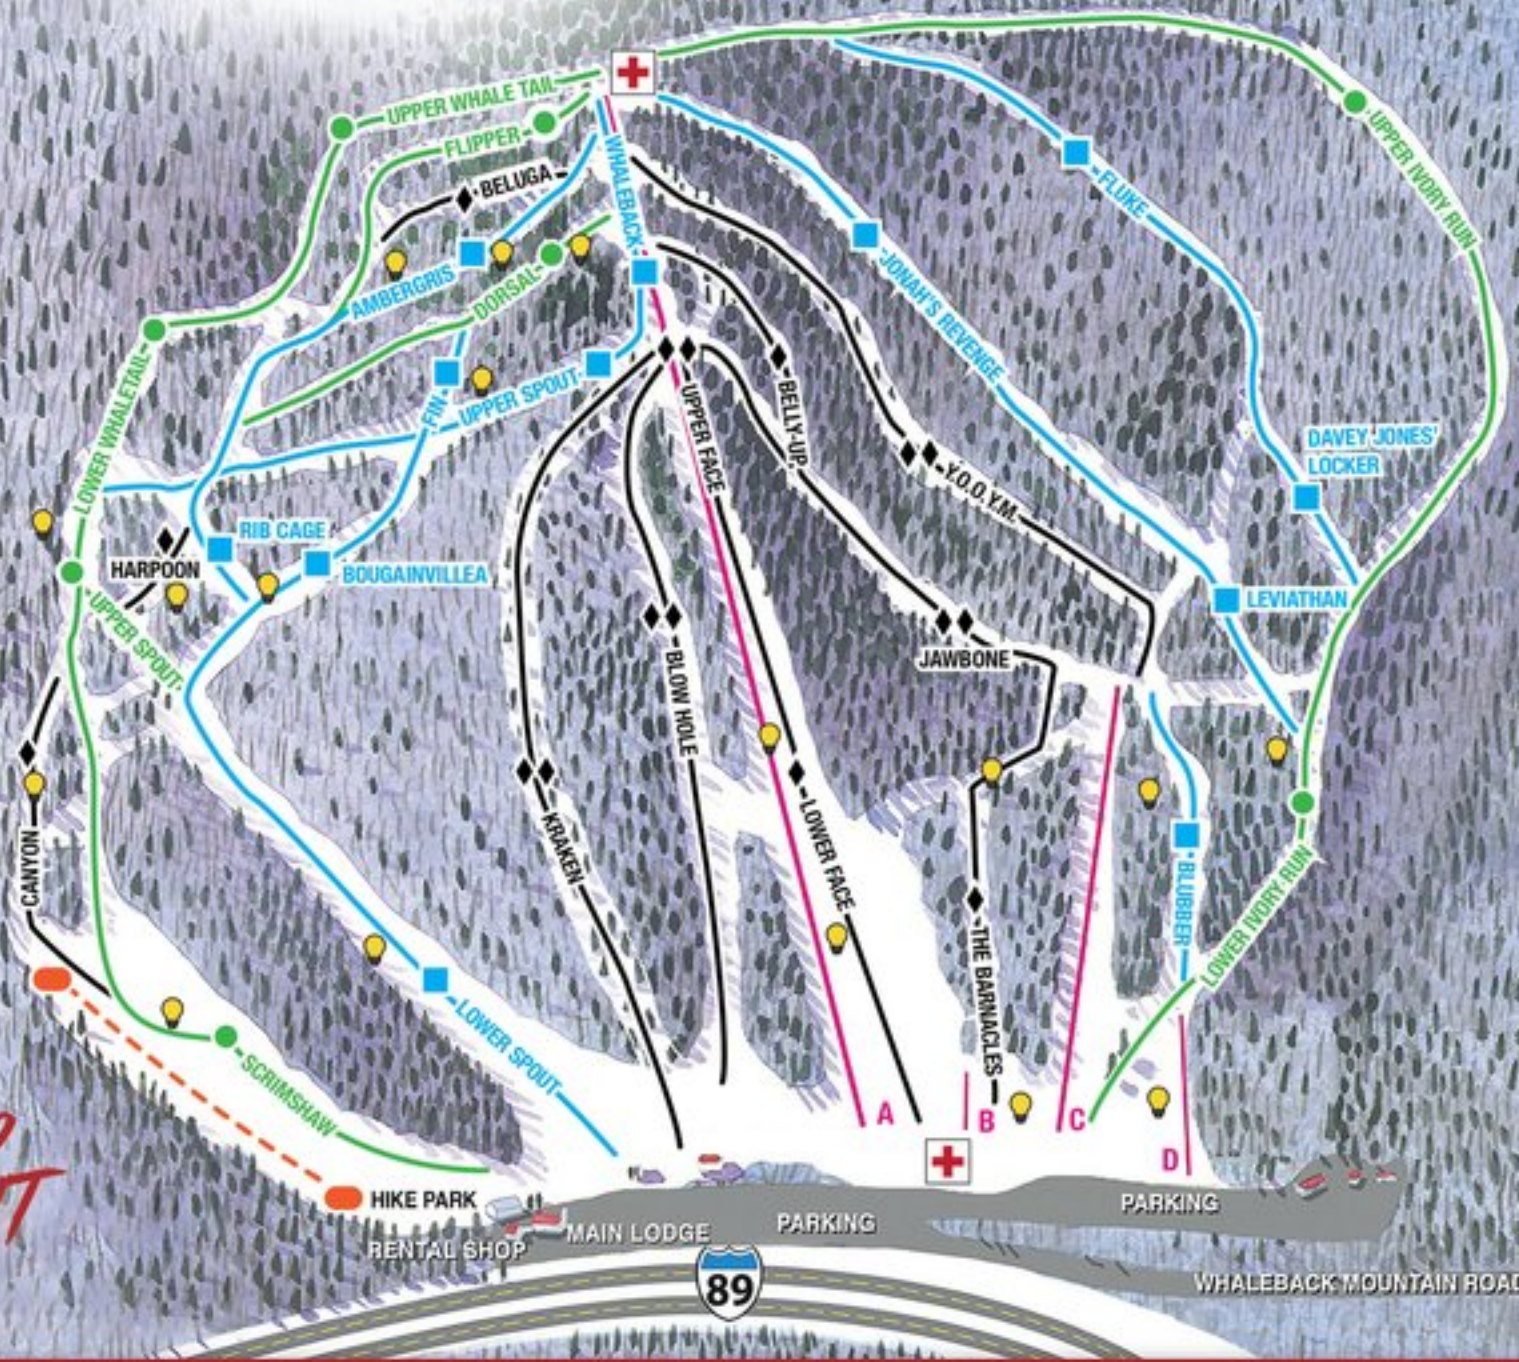

WHALEBACK TRAIL MAP

MOUNTAIN

LEGEND

- NOVICE
- INTERMEDIATE
- ◆ ADVANCED
- ◆◆ EXPERT ONLY
- 💡 LIGHTS
- 🌲 CLADES
- ⊕ FIRST AID
- 🟠 TERRAIN PARK
- A SUMMIT CHAIR
- B MAGIC CARPET
- C T-BAR
- D ROPE TOW

*SKI IT TO
BELIEVE IT*

WHALEBACK MOUNTAIN ROAD