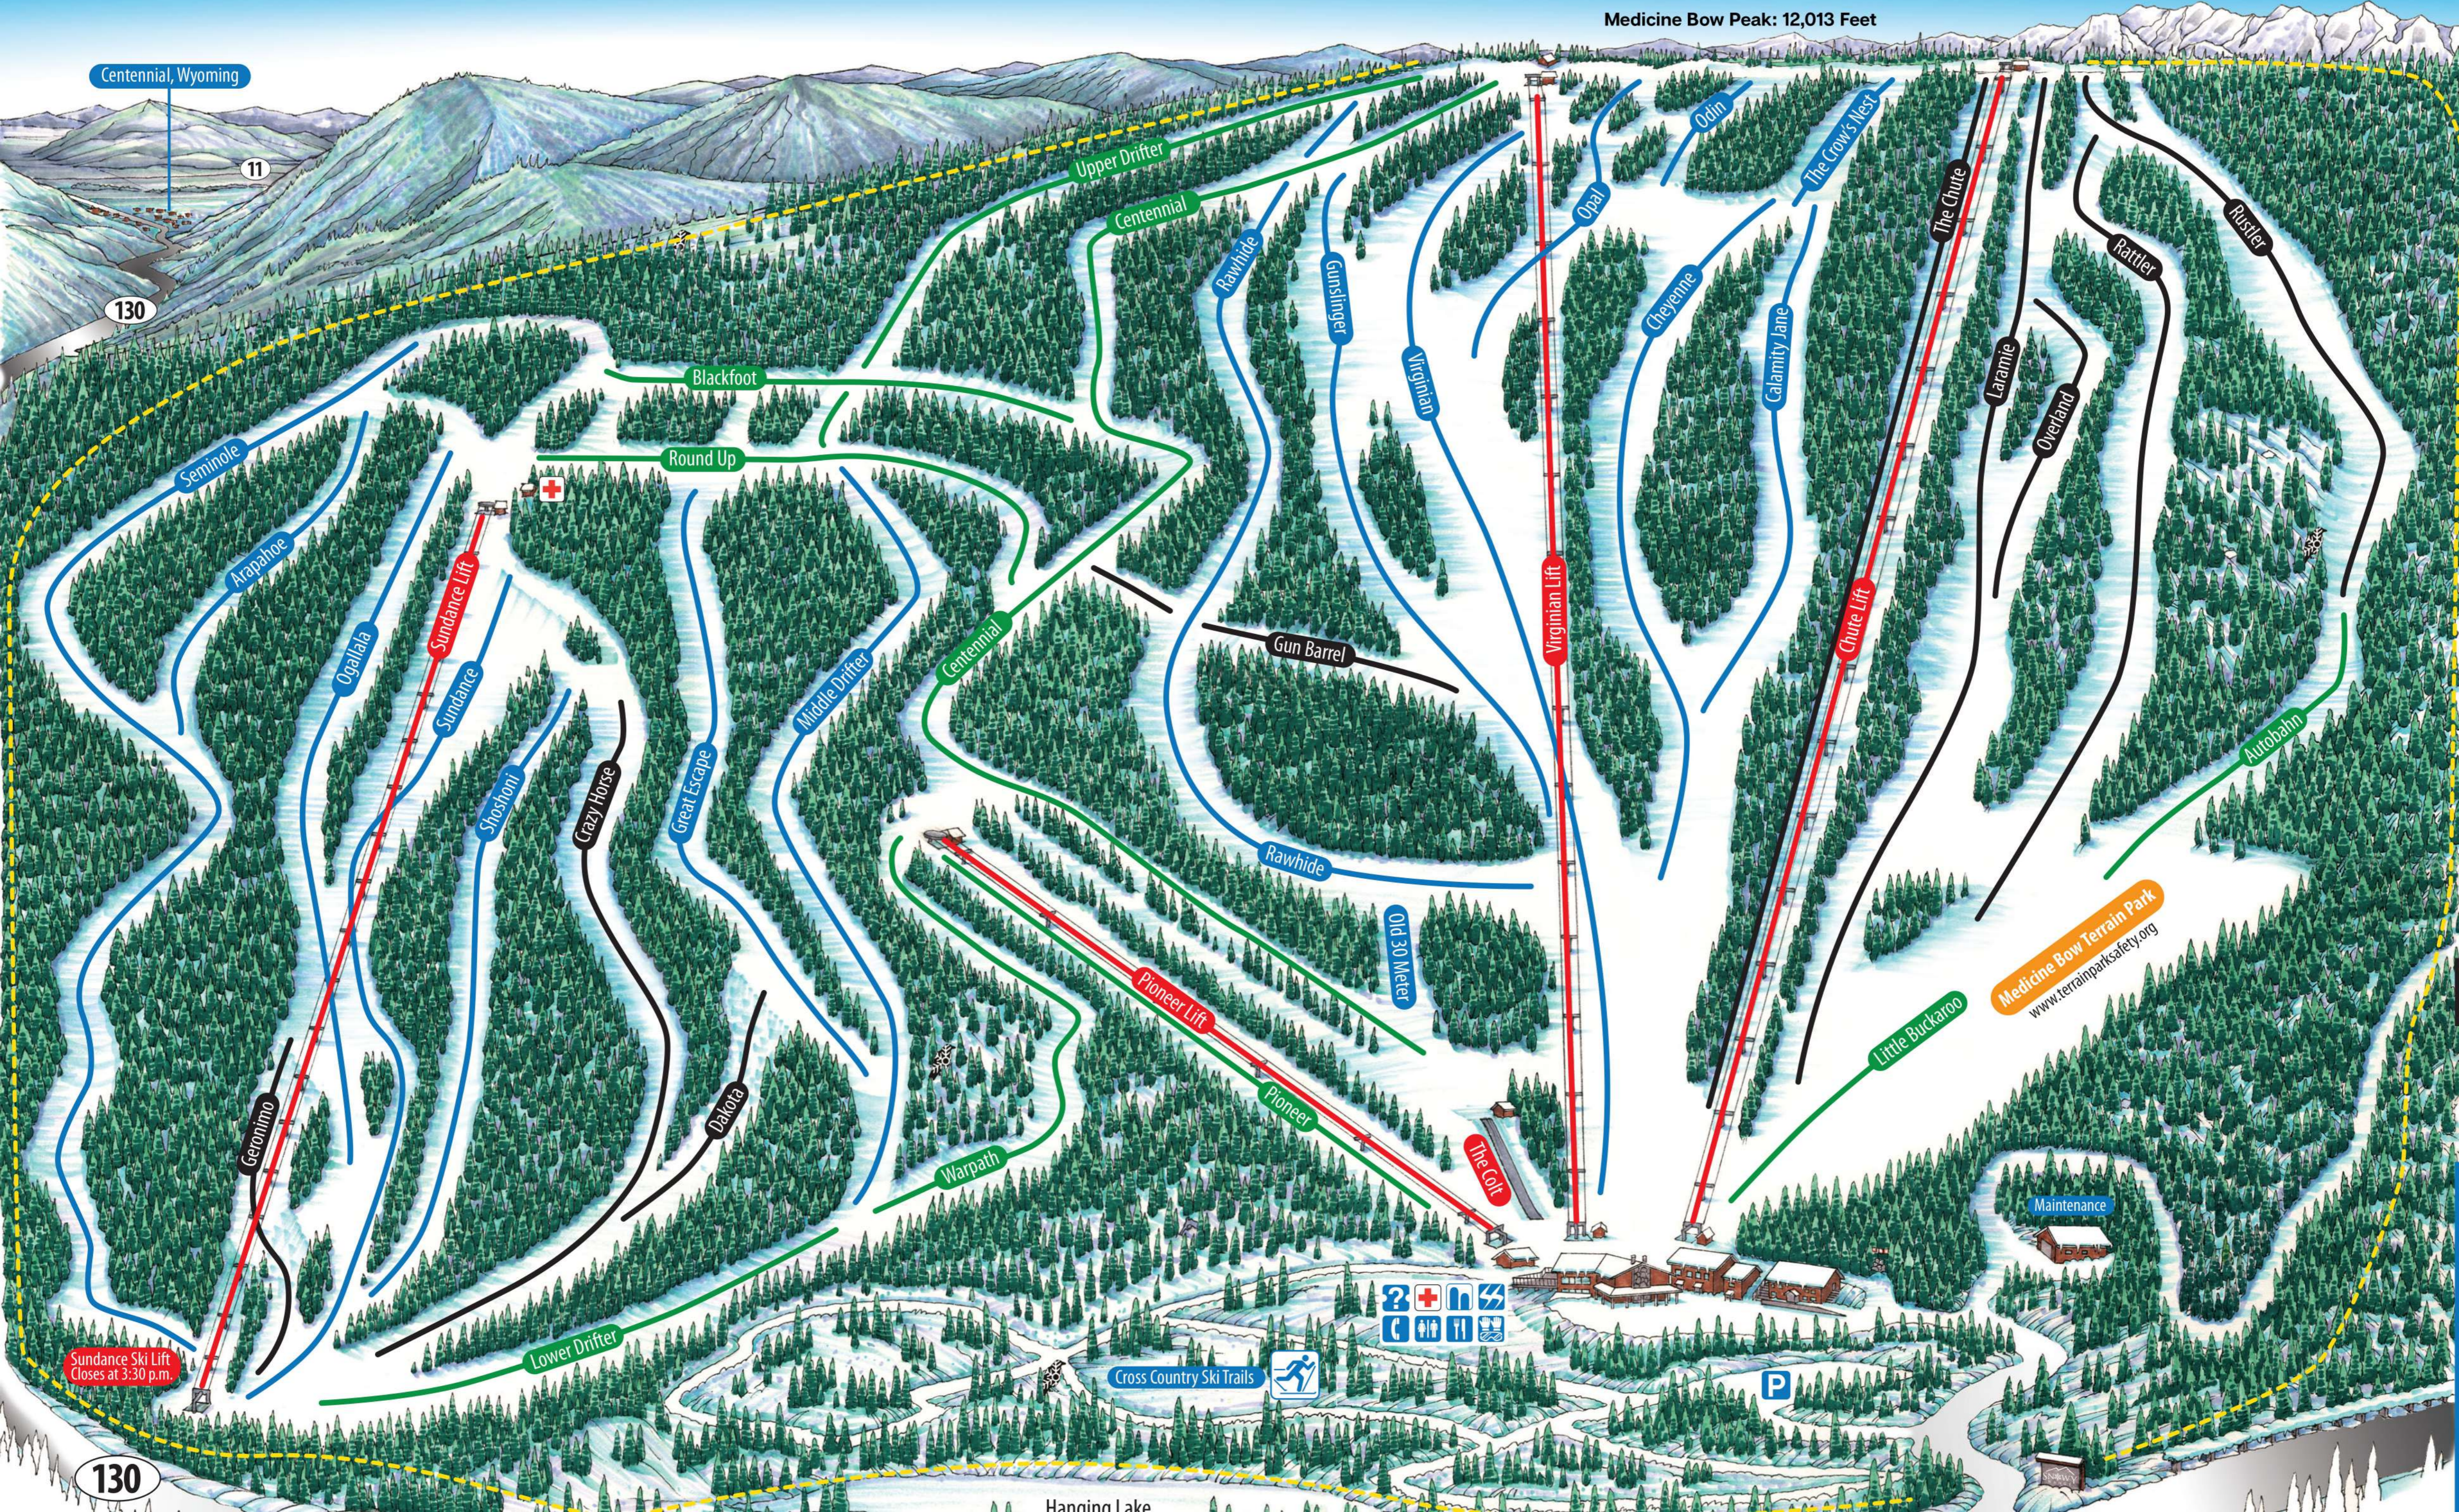

Medicine Bow Peak: 12,013 Feet

Centennial, Wyoming

11

130

Sundance Ski Lift
Closes at 3:30 p.m.

130

Blackfoot

Round Up

Great Escape

Lower Drifter

Upper Drifter

Centennial

Centennial

Warpath

Cross Country Ski Trails

Rawhide

Gun Barrel

Rawhide

Old 30 Meter

Pioneer

The Colt

Virginian Lift

Cheyenne

Calamity Jane

Rustler

Autobahn

Hanging Lake