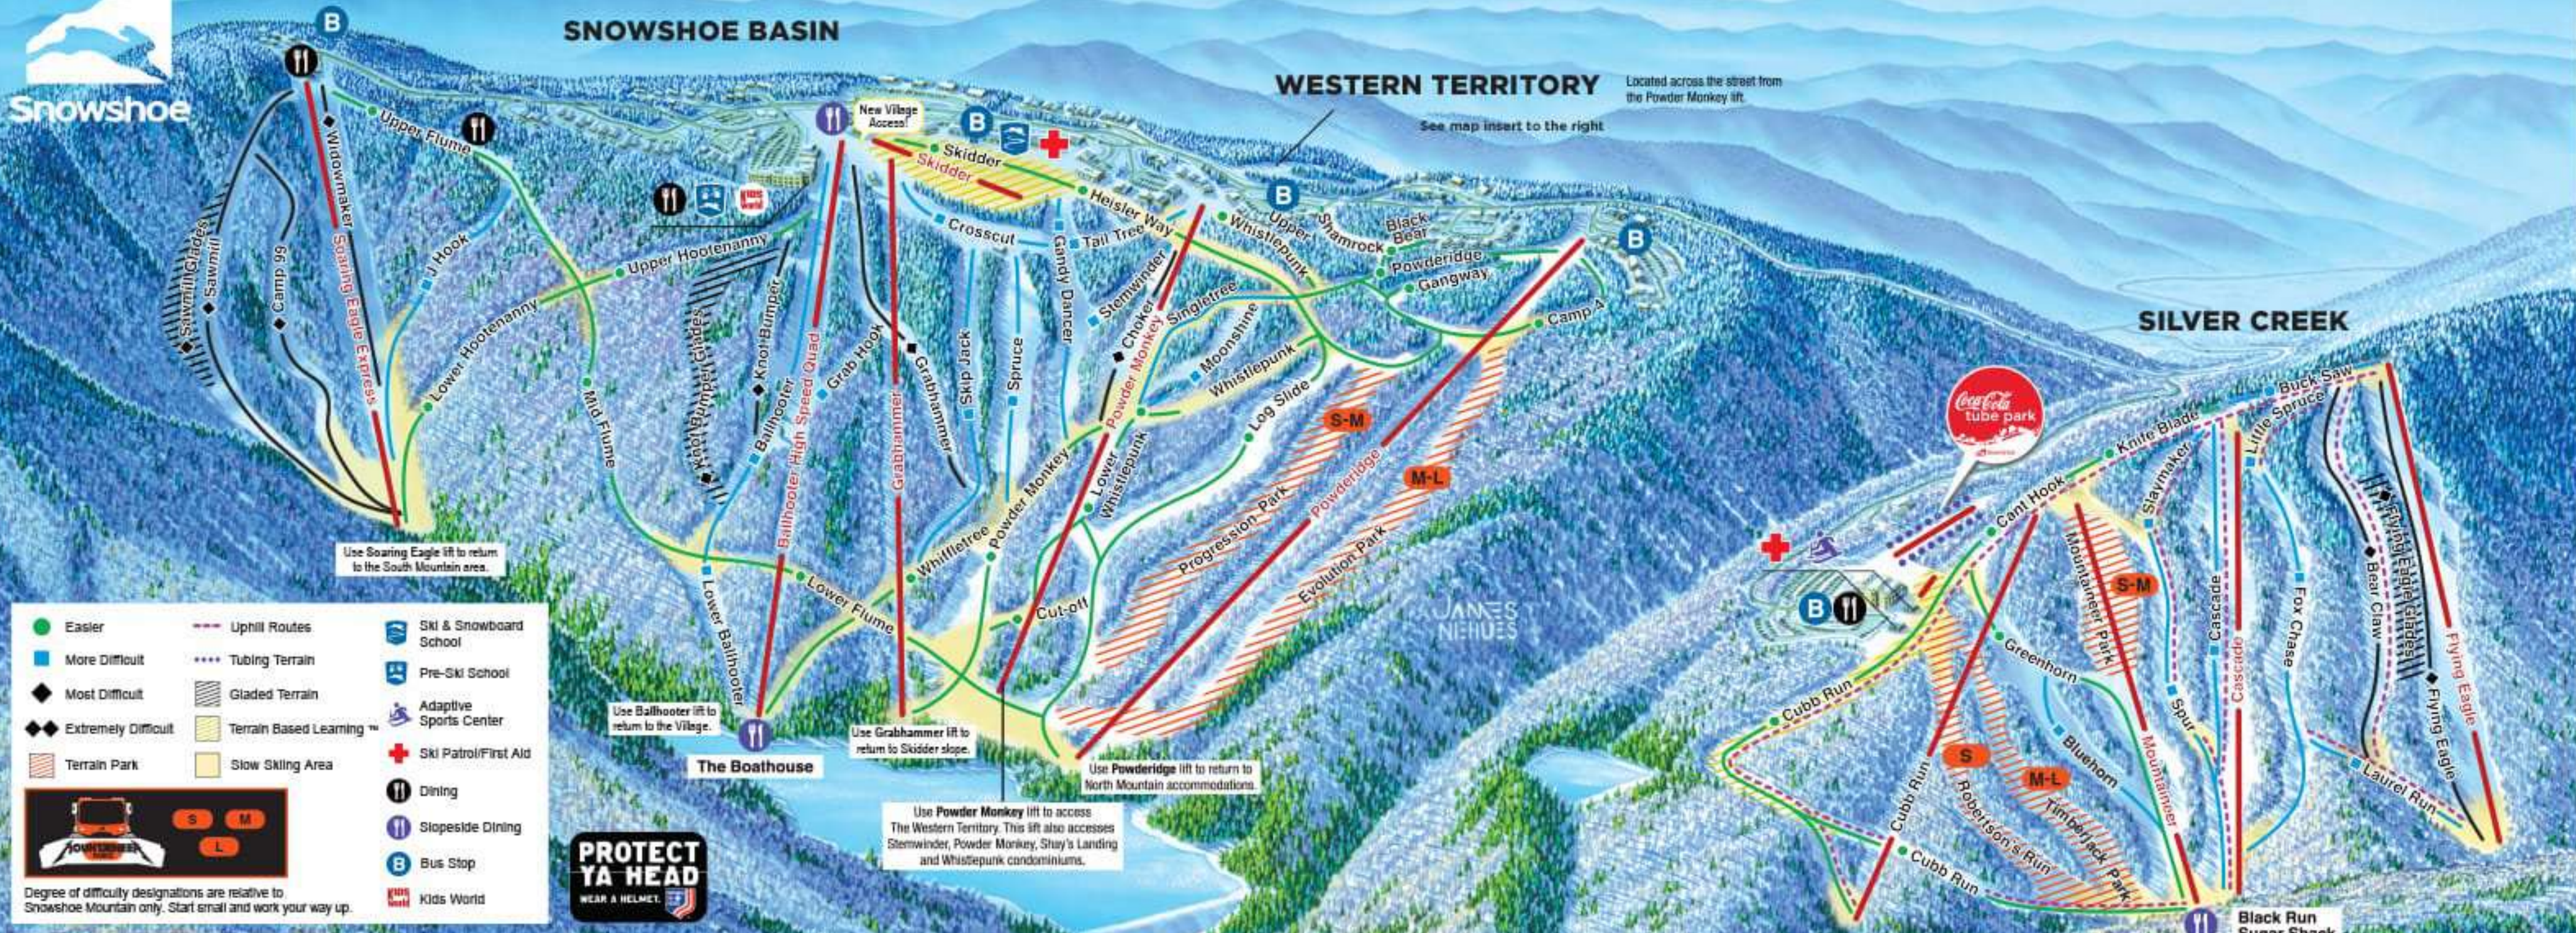

SNOWSHOE BASIN

WESTERN TERRITORY

Located across the street from the Powder Monkey lift.
See map insert to the right

SILVER CREEK

- Easier
 - More Difficult
 - ◆ Most Difficult
 - ◆◆ Extremely Difficult
 - Terrain Park
 - - - Uphill Routes
 - - - Tubing Terrain
 - Gladed Terrain
 - Terrain Based Learning™
 - Slow Skiing Area
 - Ski & Snowboard School
 - Pre-Ski School
 - Adaptive Sports Center
 - Ski Patrol/First Aid
 - Dining
 - Slopeside Dining
 - Bus Stop
 - Kids World
- Degree of difficulty designations are relative to Snowshoe Mountain only. Start small and work your way up.

Map is a conceptual rendering and not to scale

WESTERN TERRITORY

Arbuckle's Cabin