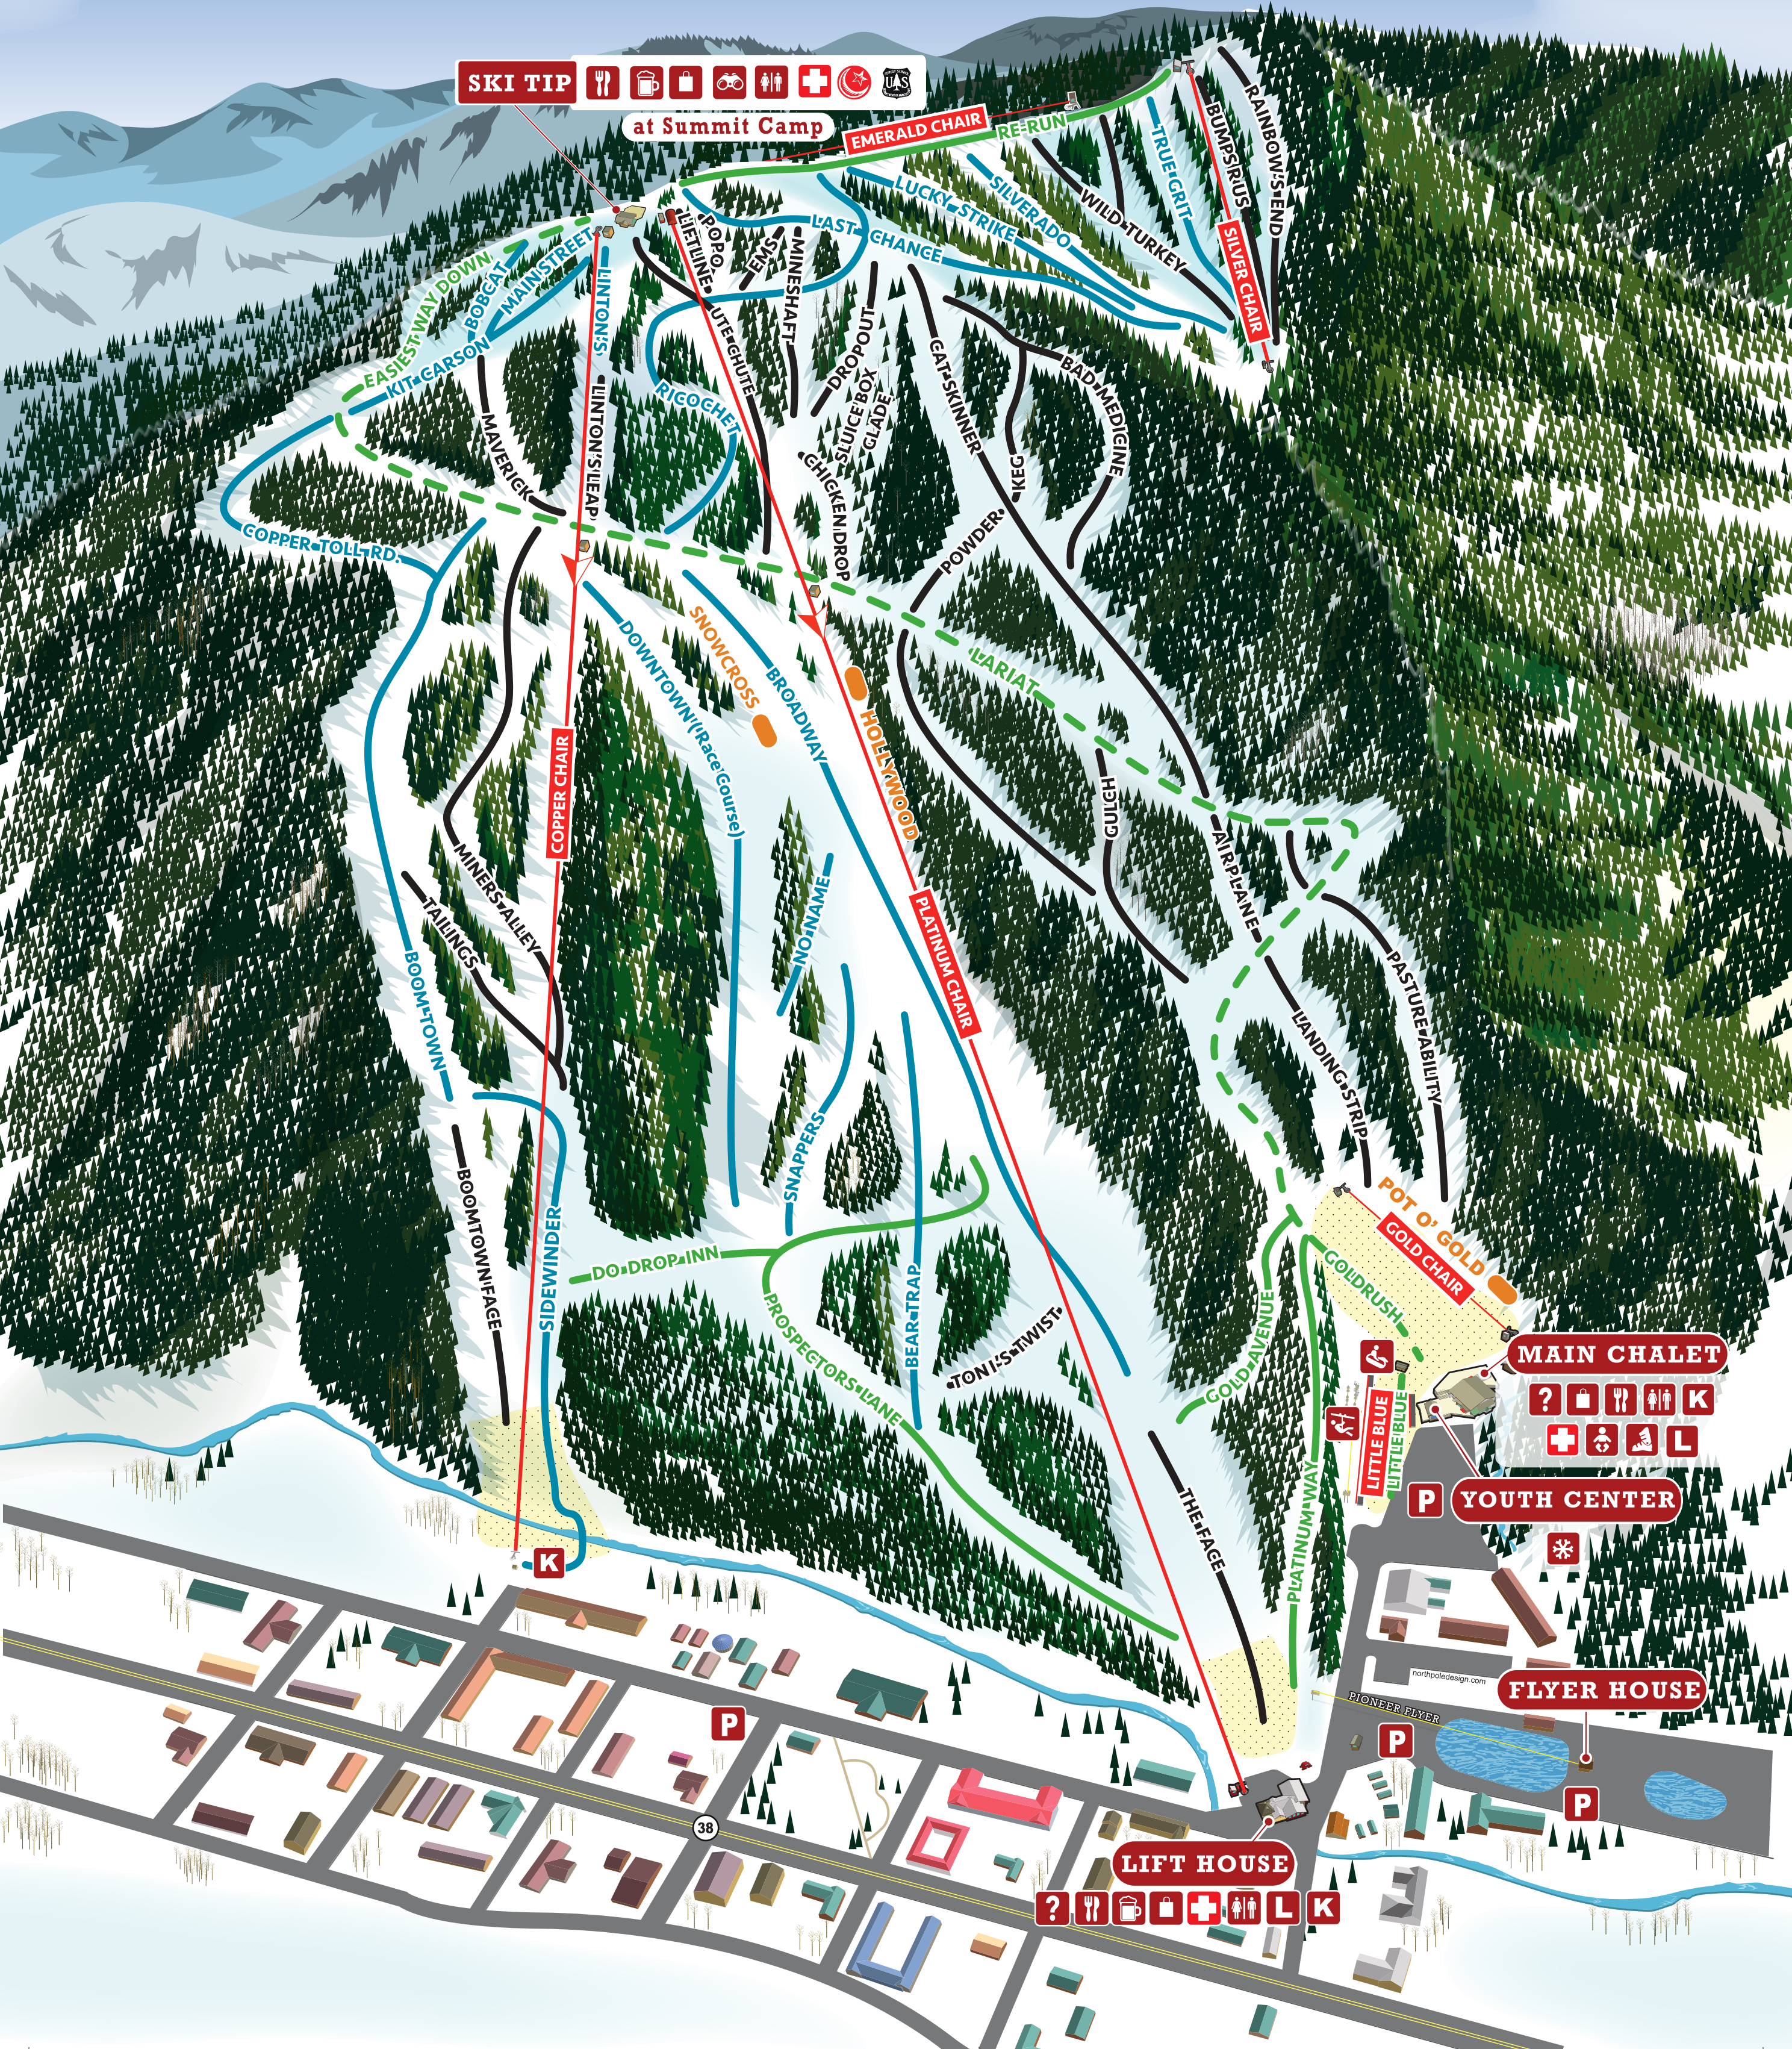

SKI TIP

at Summit Camp

EMERALD CHAIR
RE-RUN
TRUE GRIT
BUMPS 'N' BEND
RAINBOW'S END
SILVER CHAIR
WILD TURKEY
SILVERADO
LUCKY STRIKE
LAST CHANGE
POPO
LITTLE LINE
LINTON'S
LINTON'S LEAP
EASIEST WAY DOWN
BOBGAT
MAIN STREET
KIT CARSON
MAVERICK
RIGOGHEI
MINESHAFI
DROP OUT
SLUCE BOX
GLADE
CHICKEN DROP
GATSKINNER
BAD MEDICINE
POWDER
KEG

COPPER TOLL RD.
DOWNTOWN (Race Course)
SNOWCROSS
BROADWAY
HOLLYWOOD
GATSKINNER
BAD MEDICINE
KEG
POWDER
VARIAT
GULCH
AIR PLANE
PASTURE ABILITY

COPPER CHAIR
MINERS ALLEY
TAILINGS
BOOMTOWN
BOOMTOWN PAGE
SIDEWINDER
NO NAME
SNAPPERS
PLATINUM CHAIR
HOLLYWOOD
GULCH
AIR PLANE
PASTURE ABILITY

DO DROP INN
BEAR TRAP
TONI'S TWIST
GOLD AVENUE
GOLDRUSH
POT O' GOLD
GOLD CHAIR

MAIN CHALET

YOUTH CENTER

FLYER HOUSE

LIFT HOUSE

38

northpole.com