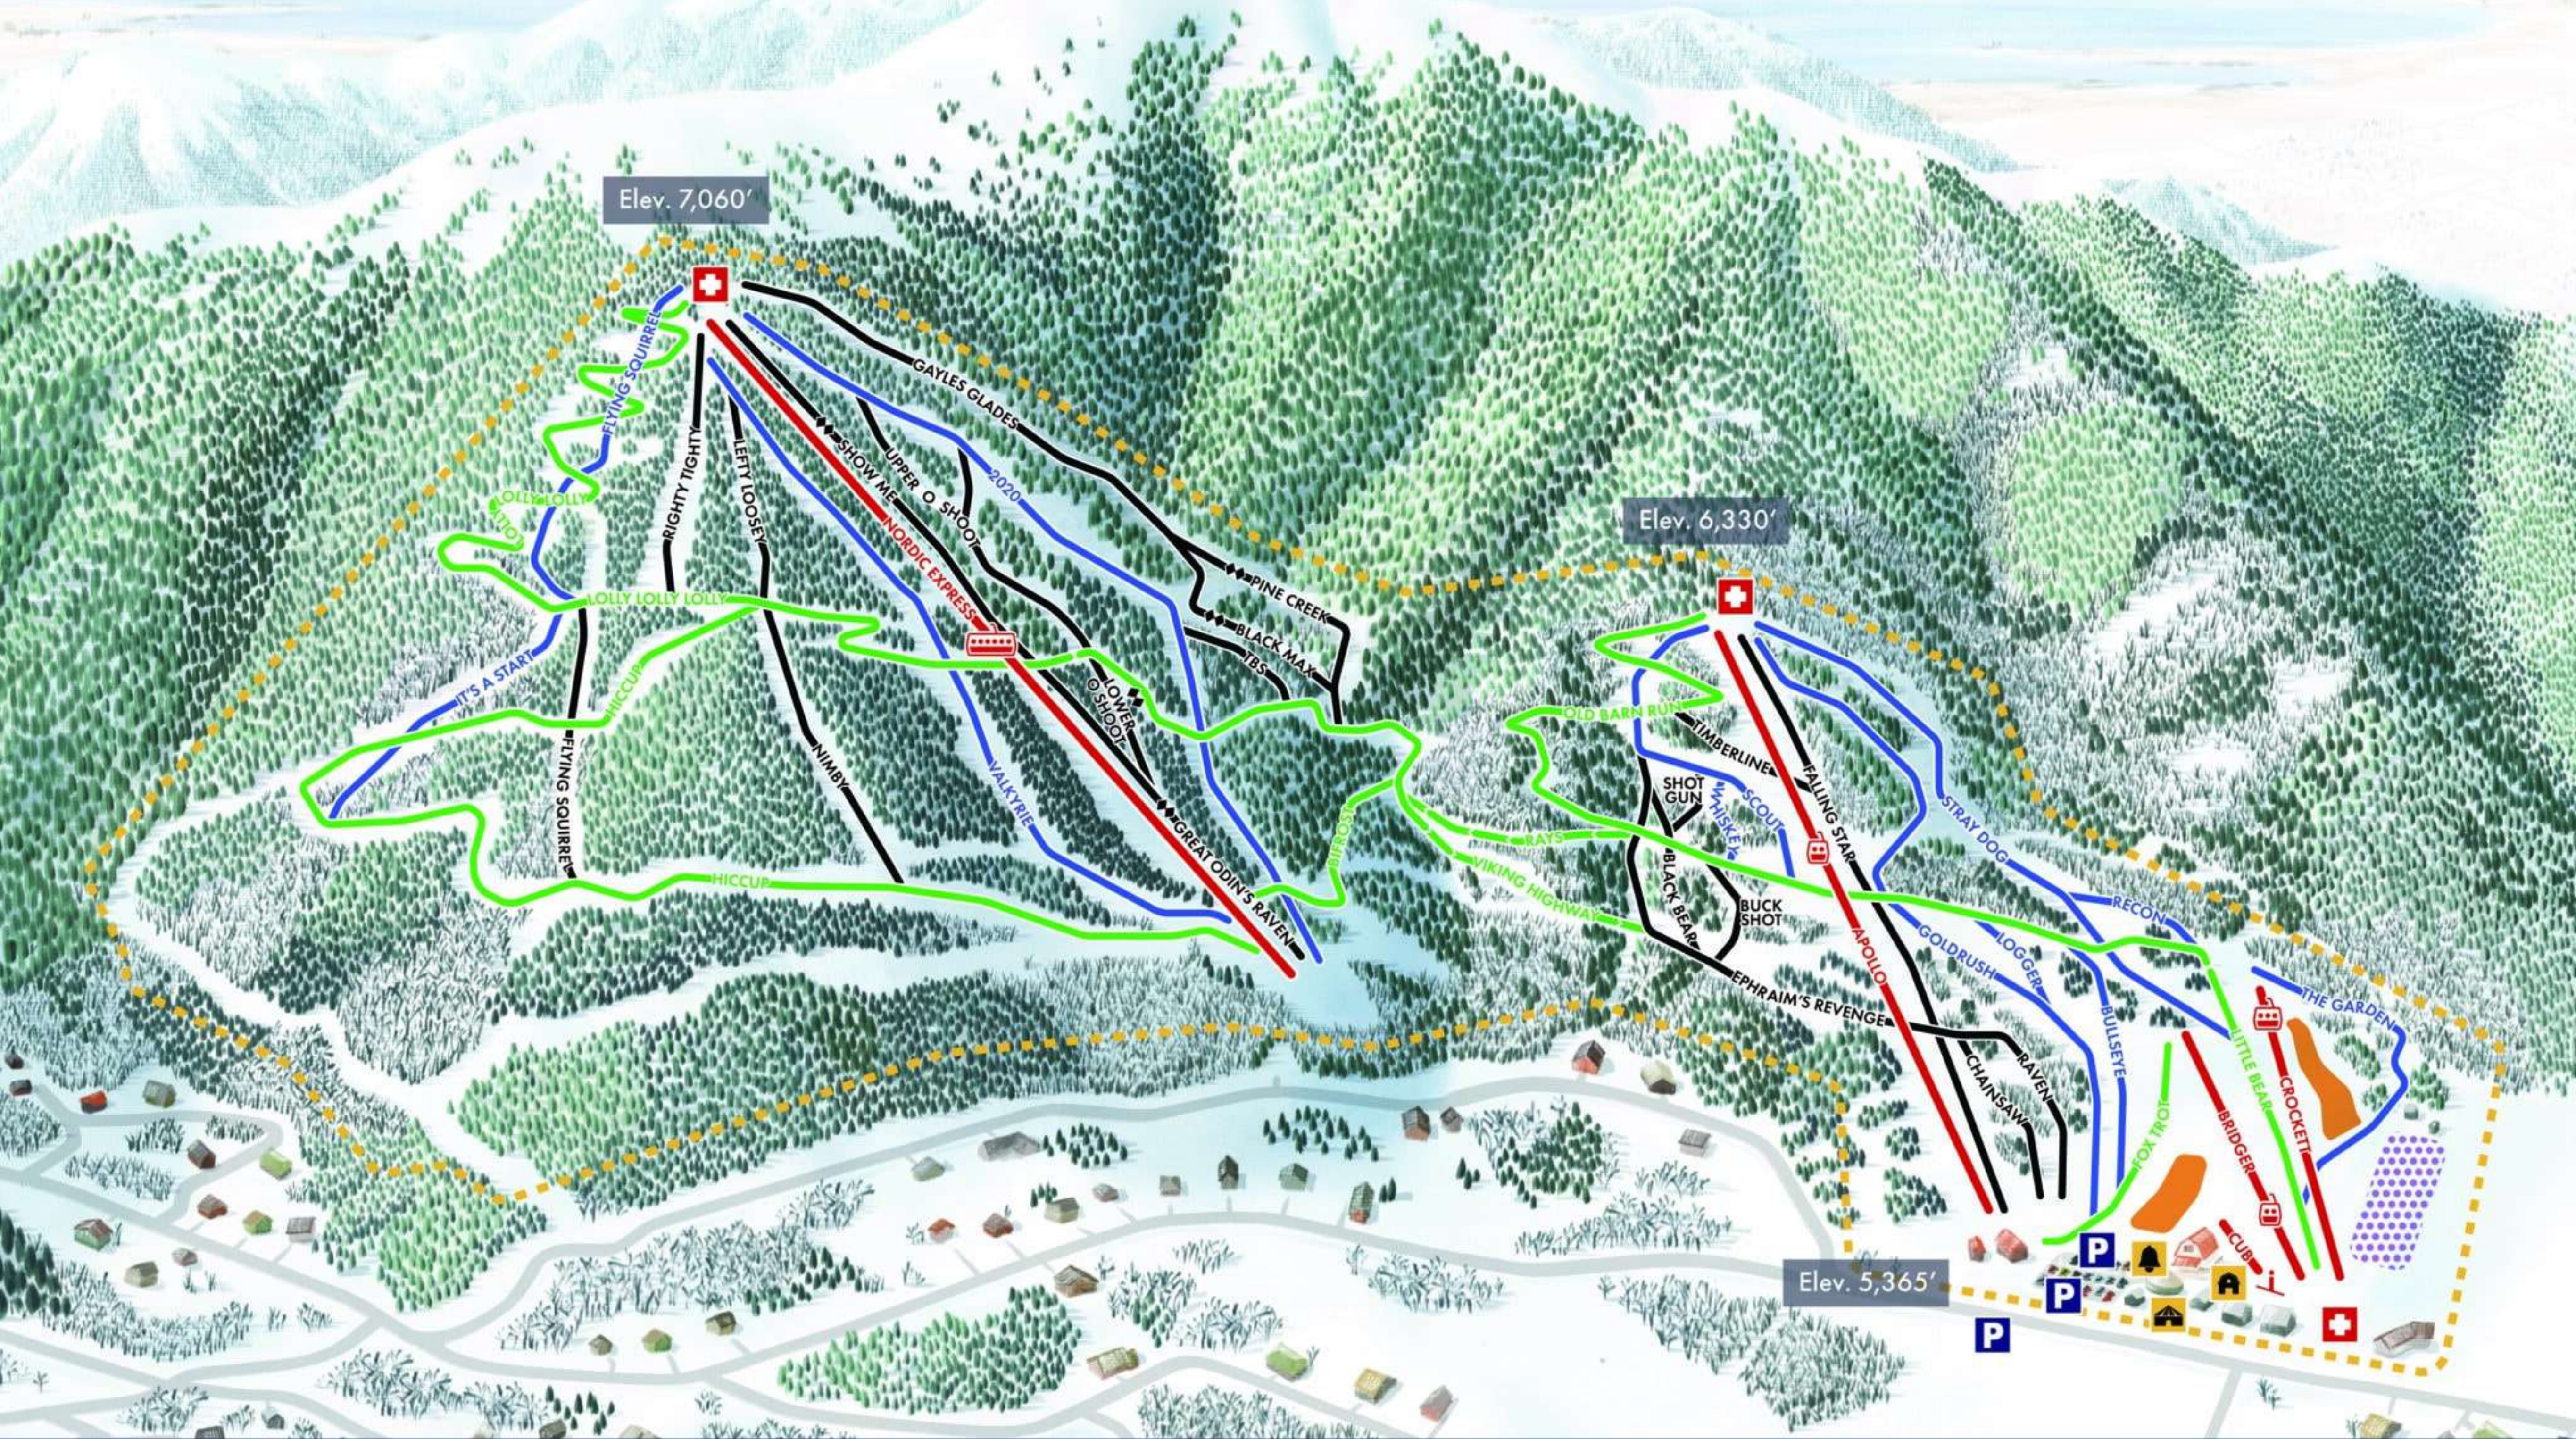

WINTER TRAIL MAP

LEGEND

- | | | | | |
|---|--------------------------------------|--|-----------------|---------------------|
| THE BARN
Restrooms
Food & Beverage
Lift Tickets
Retail | THE YURT
Equipment Rentals | SKI SCHOOL
Ski & Snowboard Lessons | Resort Boundary | Easiest |
| | | Ski Patrol/First Aid | More Difficult | Difficult |
| | | Parking | Most Difficult | Wasatch Tubing Park |
| | | Magic Carpet | Terrain Park | Trail Direction |
| | | Double Chairlift | | |
| | | Triple Chair | | |
| | | Sixpack Chairlift | | |