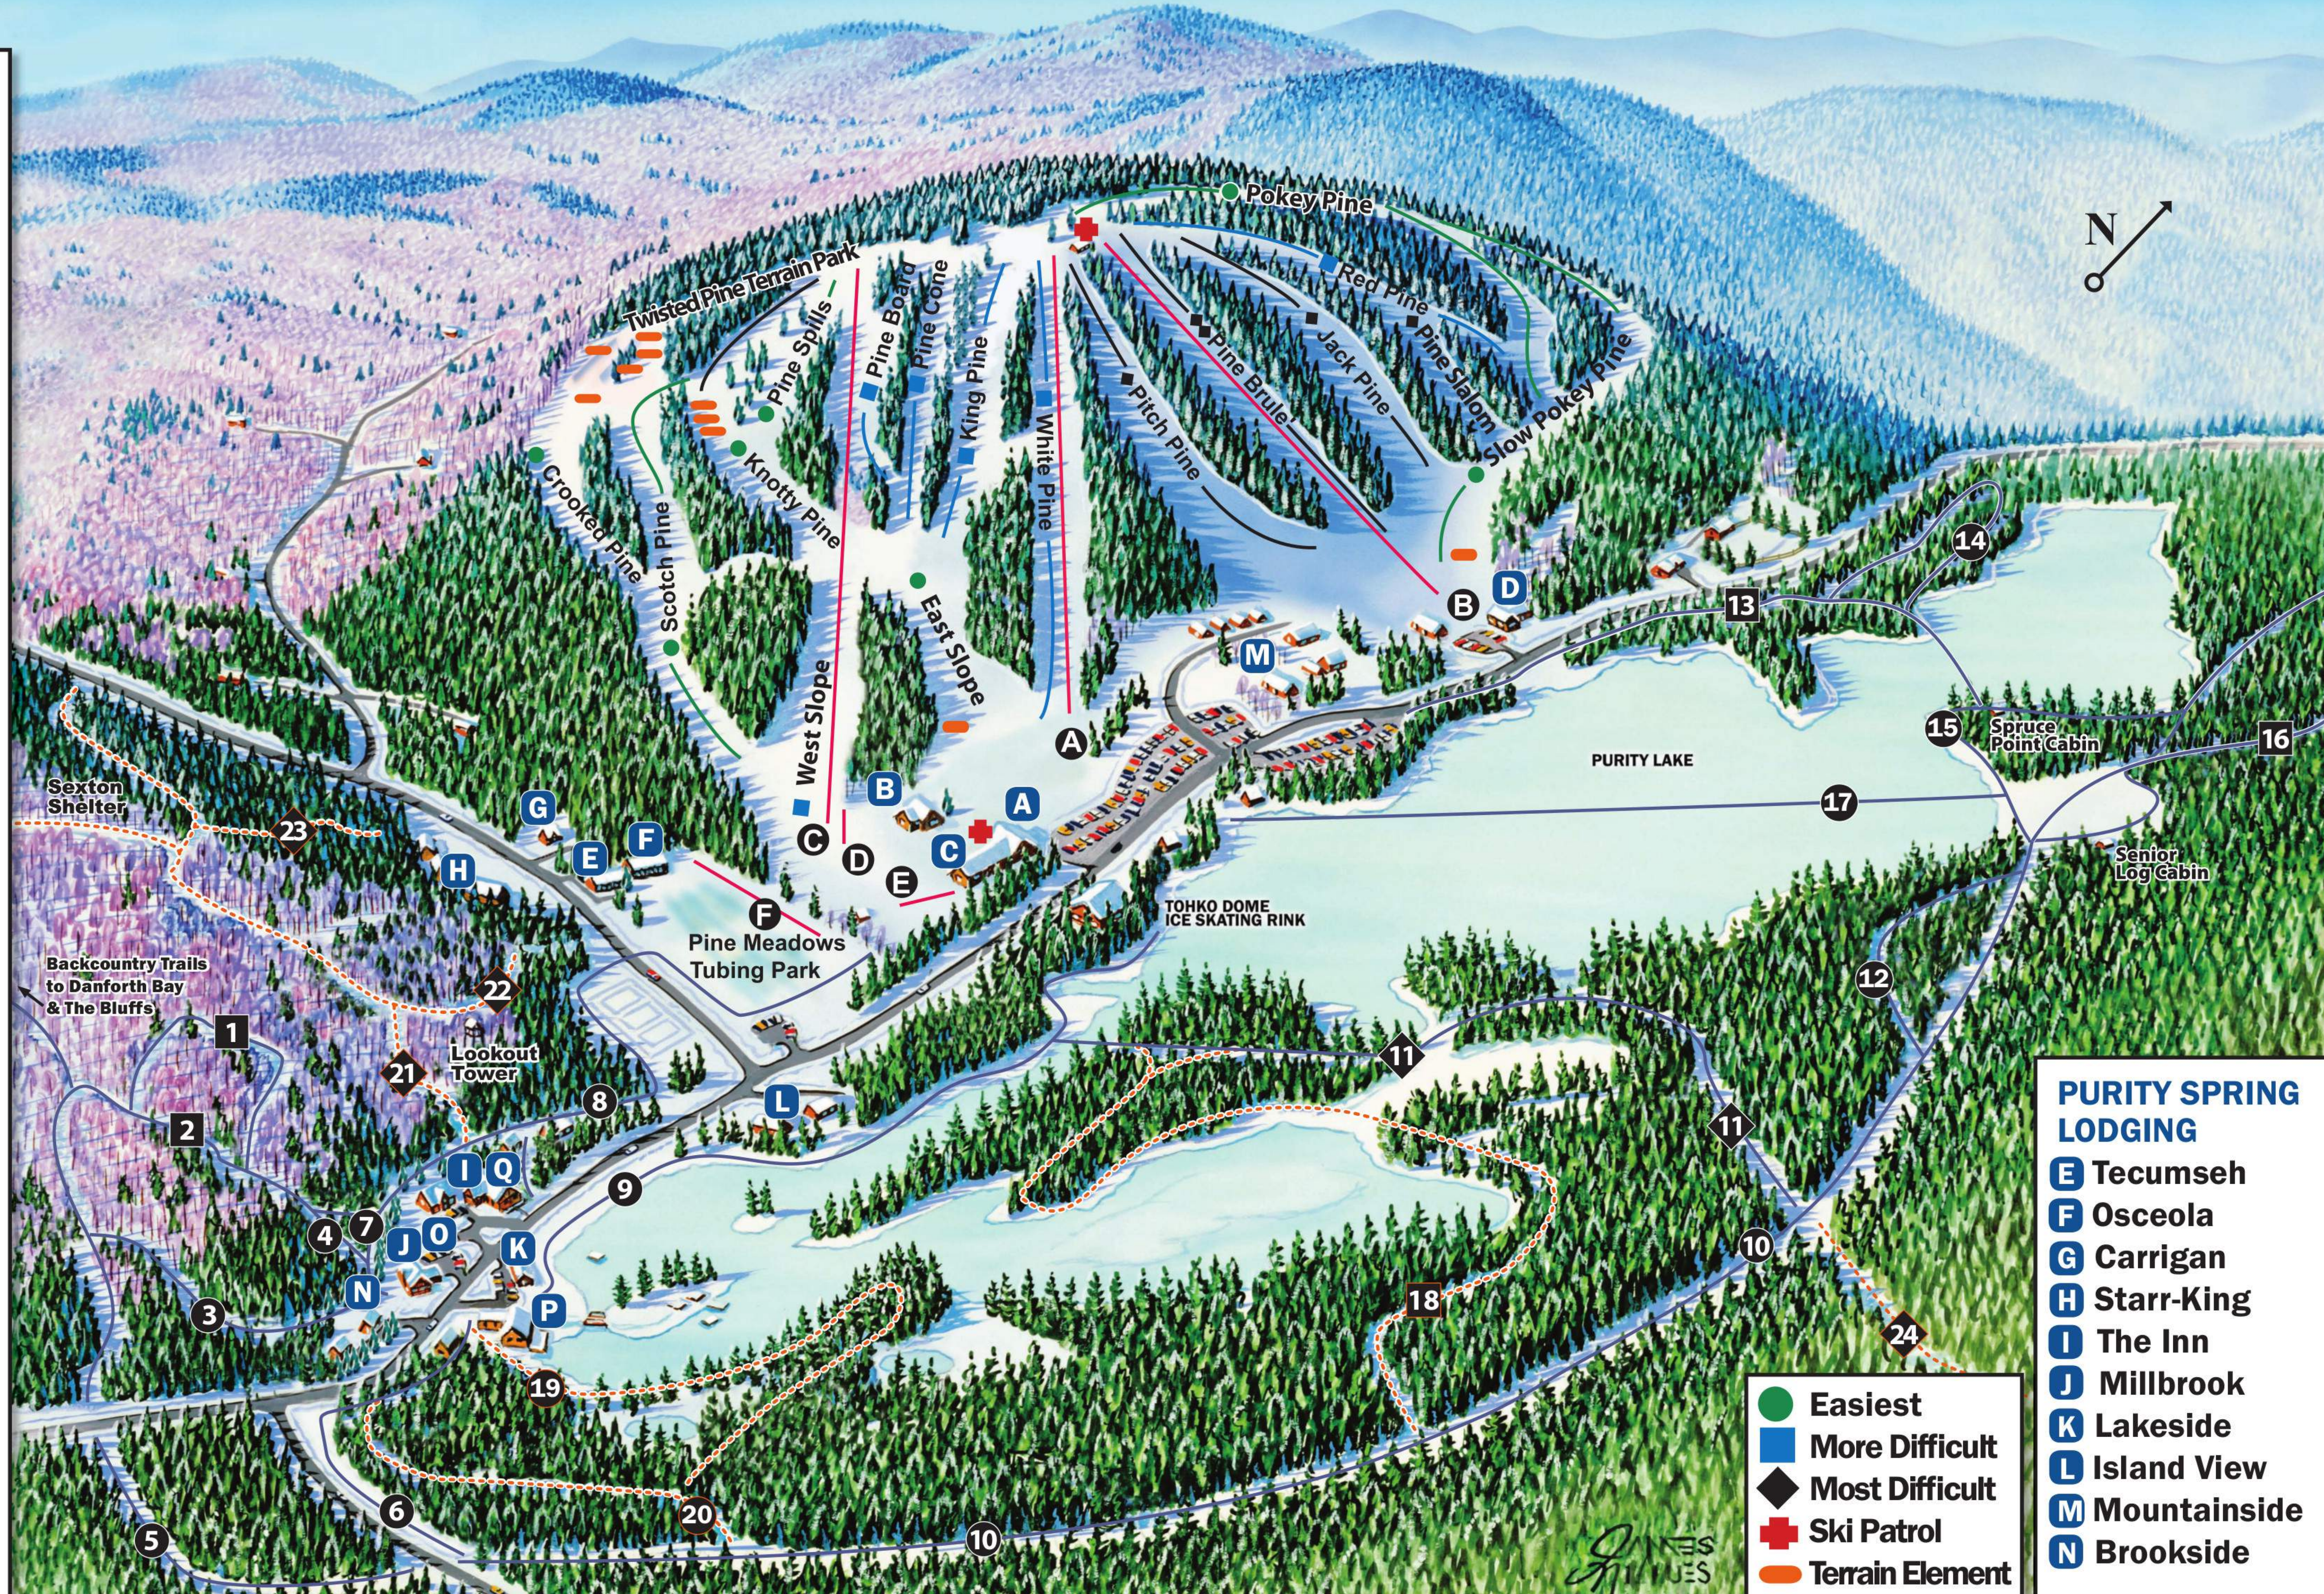

**ALPINE TRAILS**

- Crooked Pine
- Scotch Pine
- Knotty Pine
- Pine Spills
- Pine Board
- Pine Cone
- King Pine
- White Pine
- ◆ Pitch Pine
- ◆ Pine Brule
- ◆ Jack Pine
- ◆ Pine Slalom
- Red Pine
- Pokey Pine
- Slow Pokey
- East Slope
- West Slope

**ALPINE LIFTS**

- A Polar Bear Triple
- B Black Bear Triple
- C Powder Bear Triple
- D Cubby Tow
- E Bear Rug Carpet
- F Tubing Park Tow

**KING PINE BASE AREA**

- A Guest Services
- B Ski School
- C Rental Shop
- D Milt's Place

**NORDIC TRAILS**

- 1 Birches Trail
- 2 Ridge Trail
- 3 Brook Trail
- 4 Inn Path
- 5 Enchanted Forest
- 6 Mill Connector
- 7 Overlook Trail
- 8 Valley Trail
- 9 The Narrows Trail
- 10 Sunset Beach Trail
- 11 Beaver Trail
- 12 Rocky Point Trail
- 13 Lodge Connector
- 14 Upper Lake Loop
- 15 Spruce Point Trail
- 16 Christmas Tree Farm
- 17 Lake Trail

**SNOWSHOE TRAILS**

- 18 Heath View Trail
- 19 Esker Trail
- 20 Little Brook Trail
- 21 Tower Trail
- 22 Panther Trail
- 23 Deer Trail
- 24 Pooh Hill Trail

**PURITY SPRING LODGING**

- E Tecumseh
- F Osceola
- G Carrigan
- H Starr-King
- I The Inn
- J Millbrook
- K Lakeside
- L Island View
- M Mountainside
- N Brookside