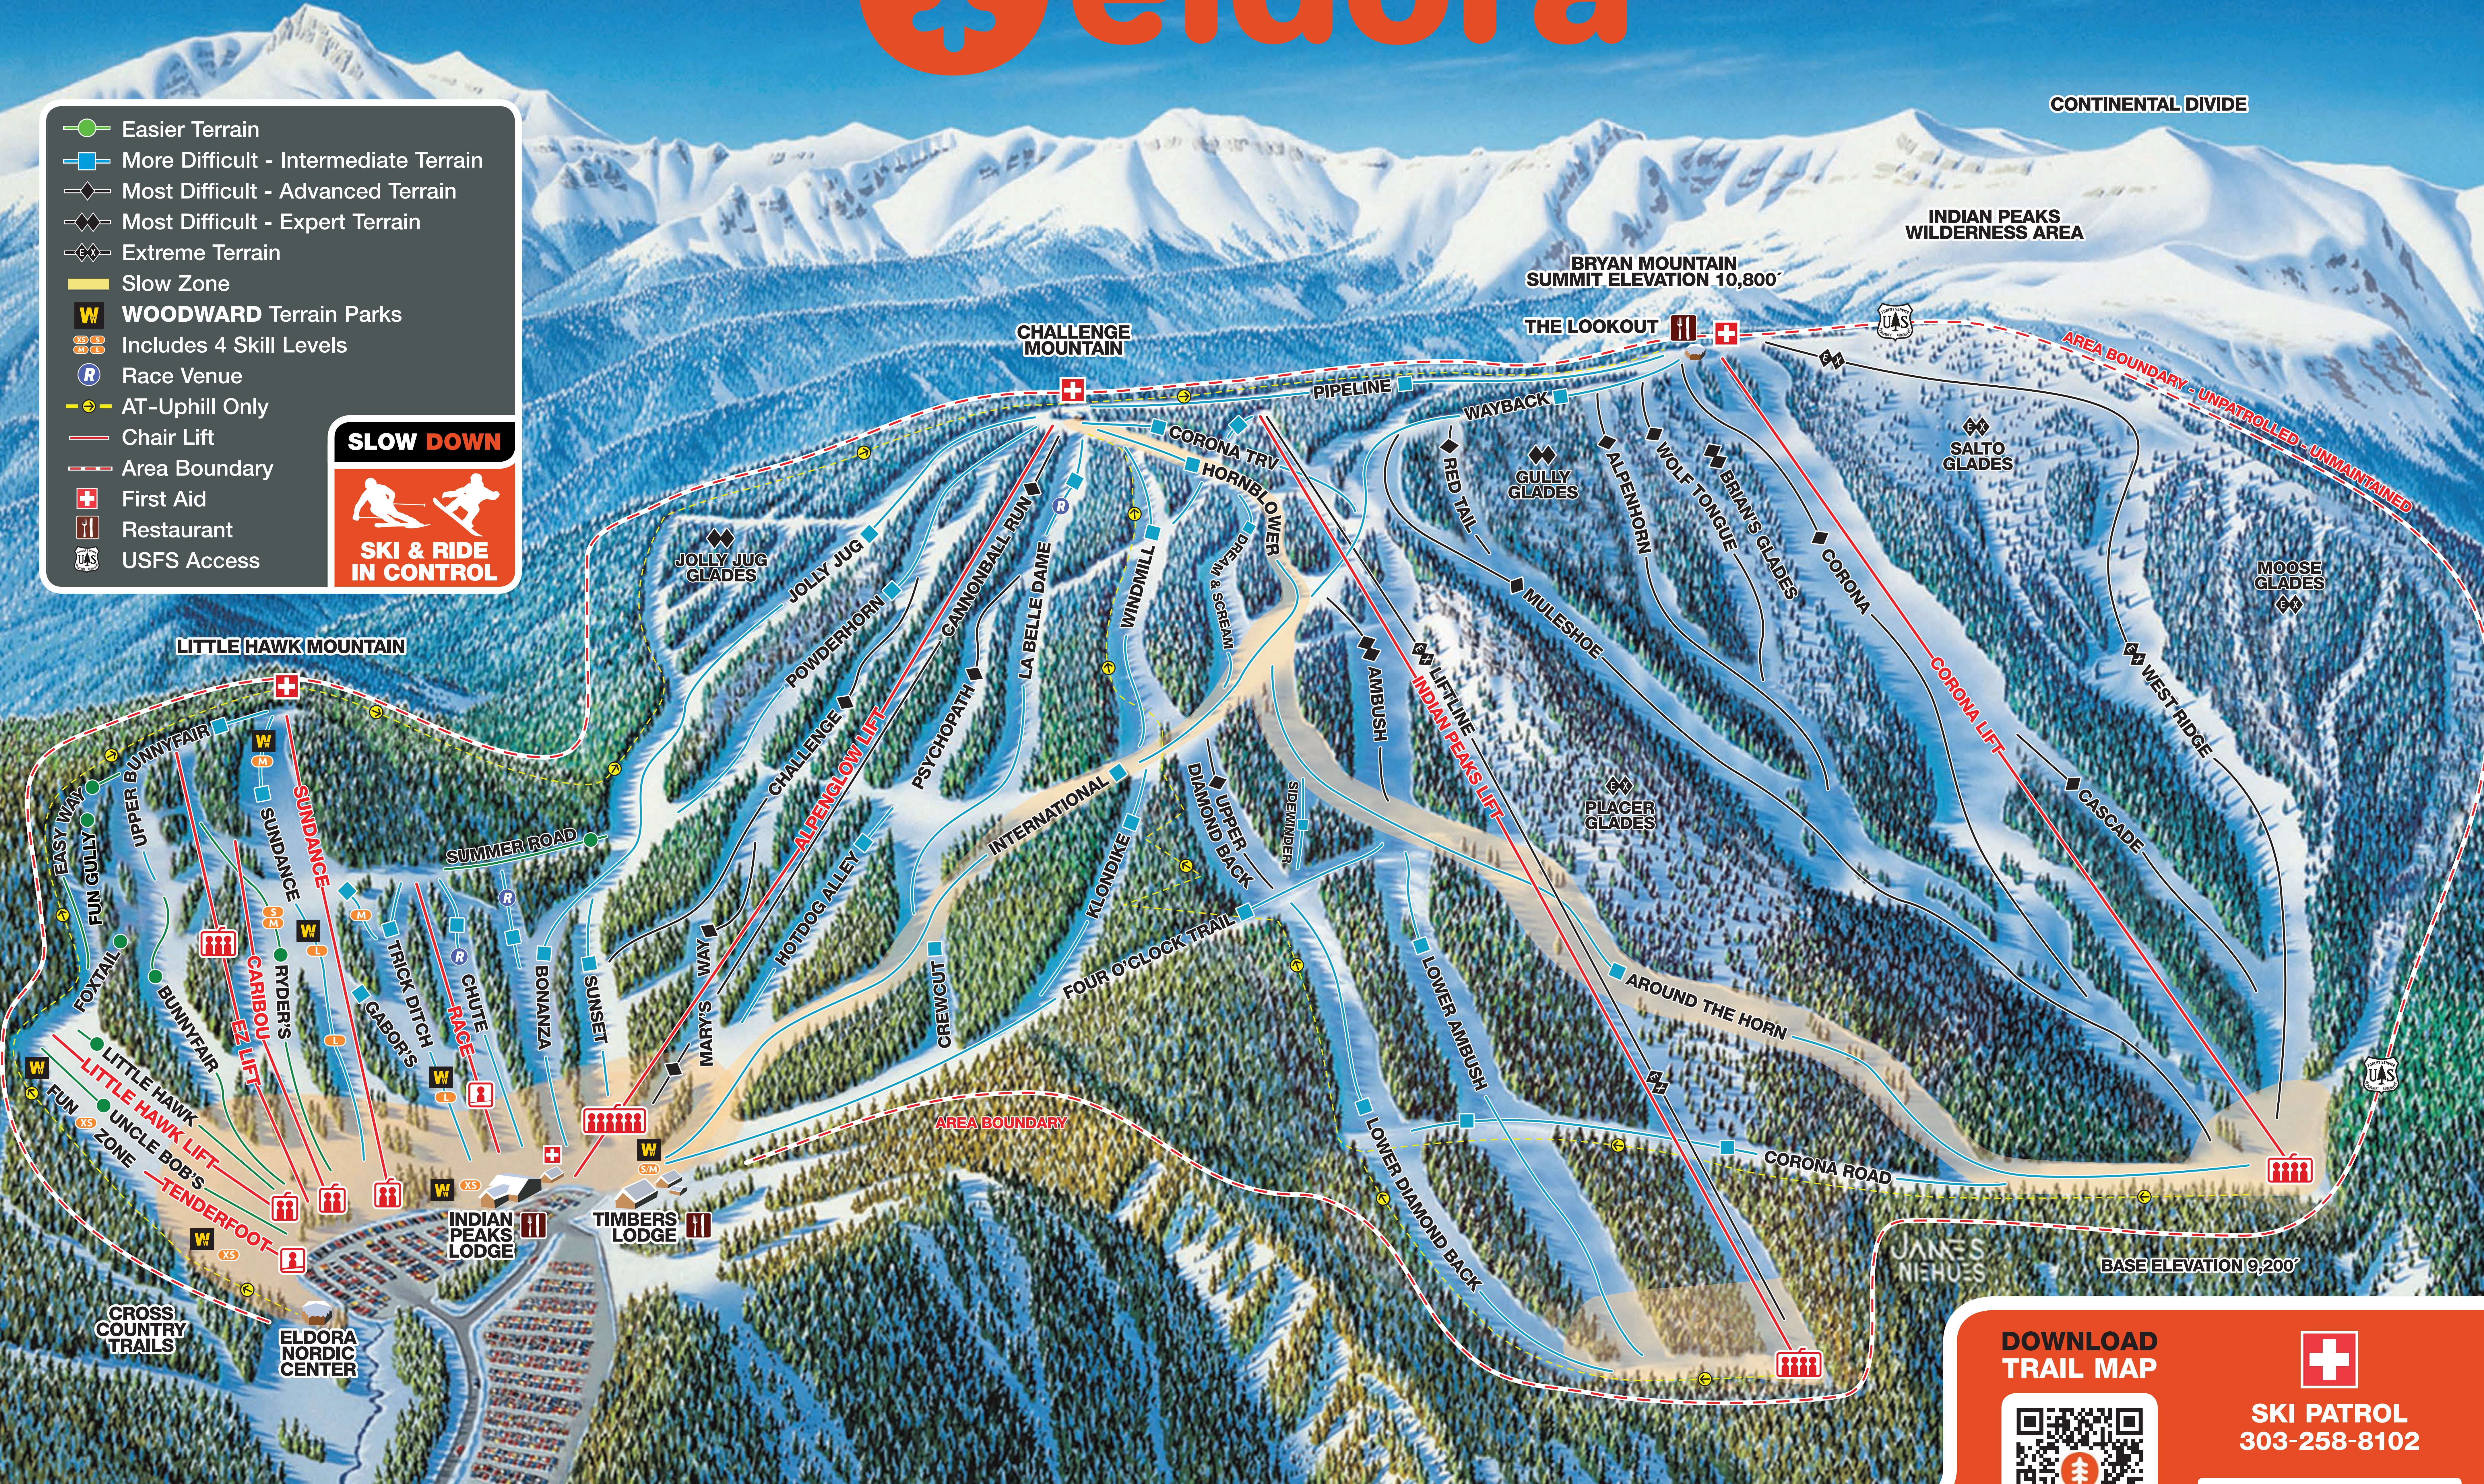

JAMES PEAK
ELEVATION 13,301'

eldora

CONTINENTAL DIVIDE

INDIAN PEAKS
WILDERNESS AREA

BRYAN MOUNTAIN
SUMMIT ELEVATION 10,800'

- Easier Terrain
- More Difficult - Intermediate Terrain
- Most Difficult - Advanced Terrain
- Most Difficult - Expert Terrain
- Extreme Terrain
- Slow Zone
- WOODWARD** Terrain Parks
- Includes 4 Skill Levels
- Race Venue
- AT-Uphill Only
- Chair Lift
- Area Boundary
- First Aid
- Restaurant
- USFS Access

SLOW DOWN

**SKI & RIDE
IN CONTROL**

DOWNLOAD
TRAIL MAP

SKI PATROL
303-258-8102