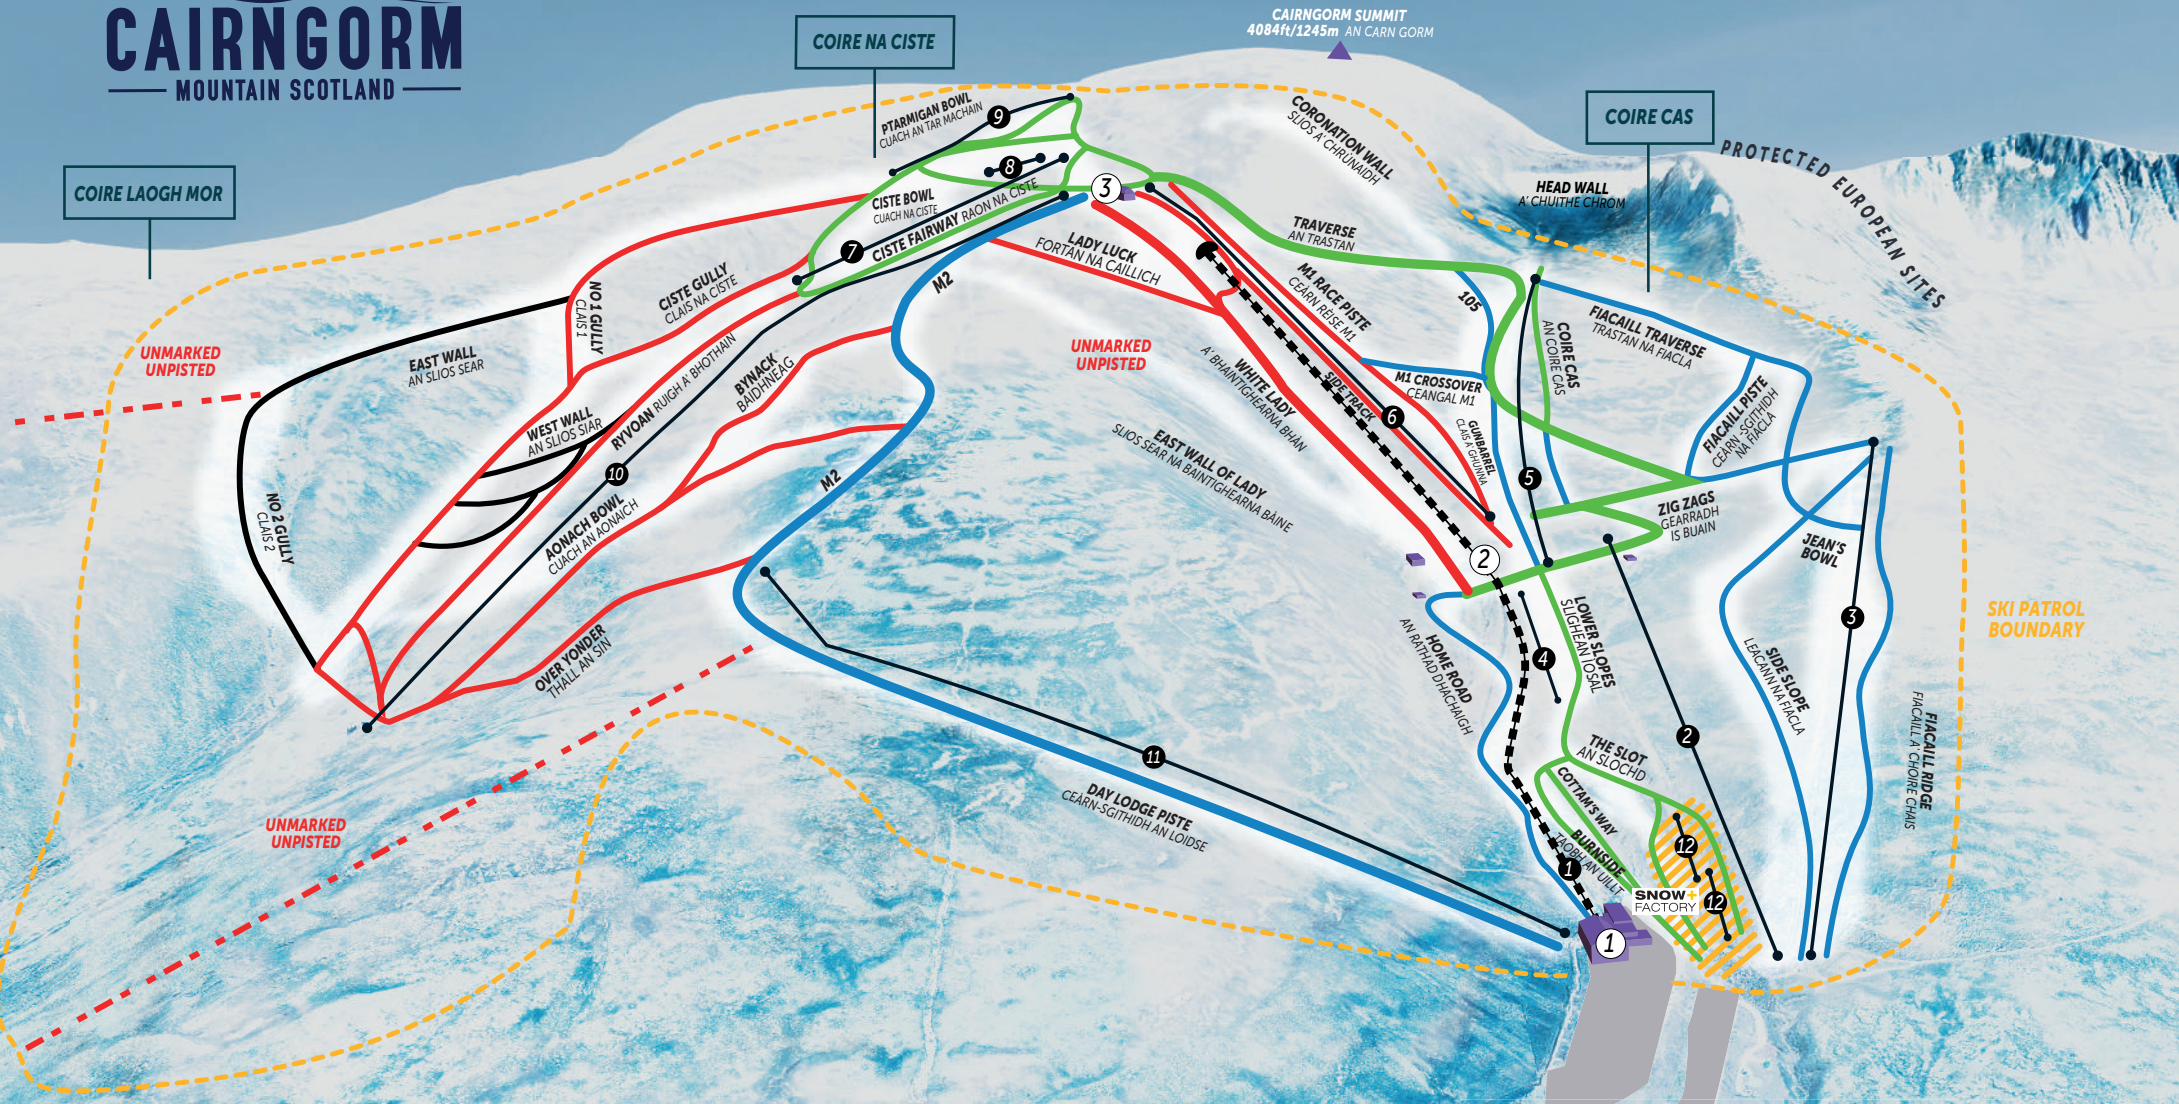

# CAIRNGORM

MOUNTAIN SCOTLAND

## LIFTS & TOWS

- ① Funicular
- ② Car Park T-Bar
- ③ Fiacail Ridge Poma
- ④ Shieling Sunkid
- ⑤ Coire Cas T-Bar
- ⑥ M1 Poma
- ⑦ Coire Na Ciste T-Bar
- ⑧ Polar Express Poma
- ⑨ Ptarmigan T-Bar
- ⑩ West Wall Poma
- ⑪ Day Lodge Poma
- ⑫ Magic Carpets

## STATIONS

- ① Day Lodge & Base Station
- ② Mid Station
- ③ Top Station

## RUN DIFFICULTY

- Unmarked Piste
- Black Run (Very Difficult)
- Red Run (Difficult)
- Blue Run (Intermediate)
- Green Run (Easy)
- Ski Tows
- Funicular Railway
- Ski Patrol Boundary