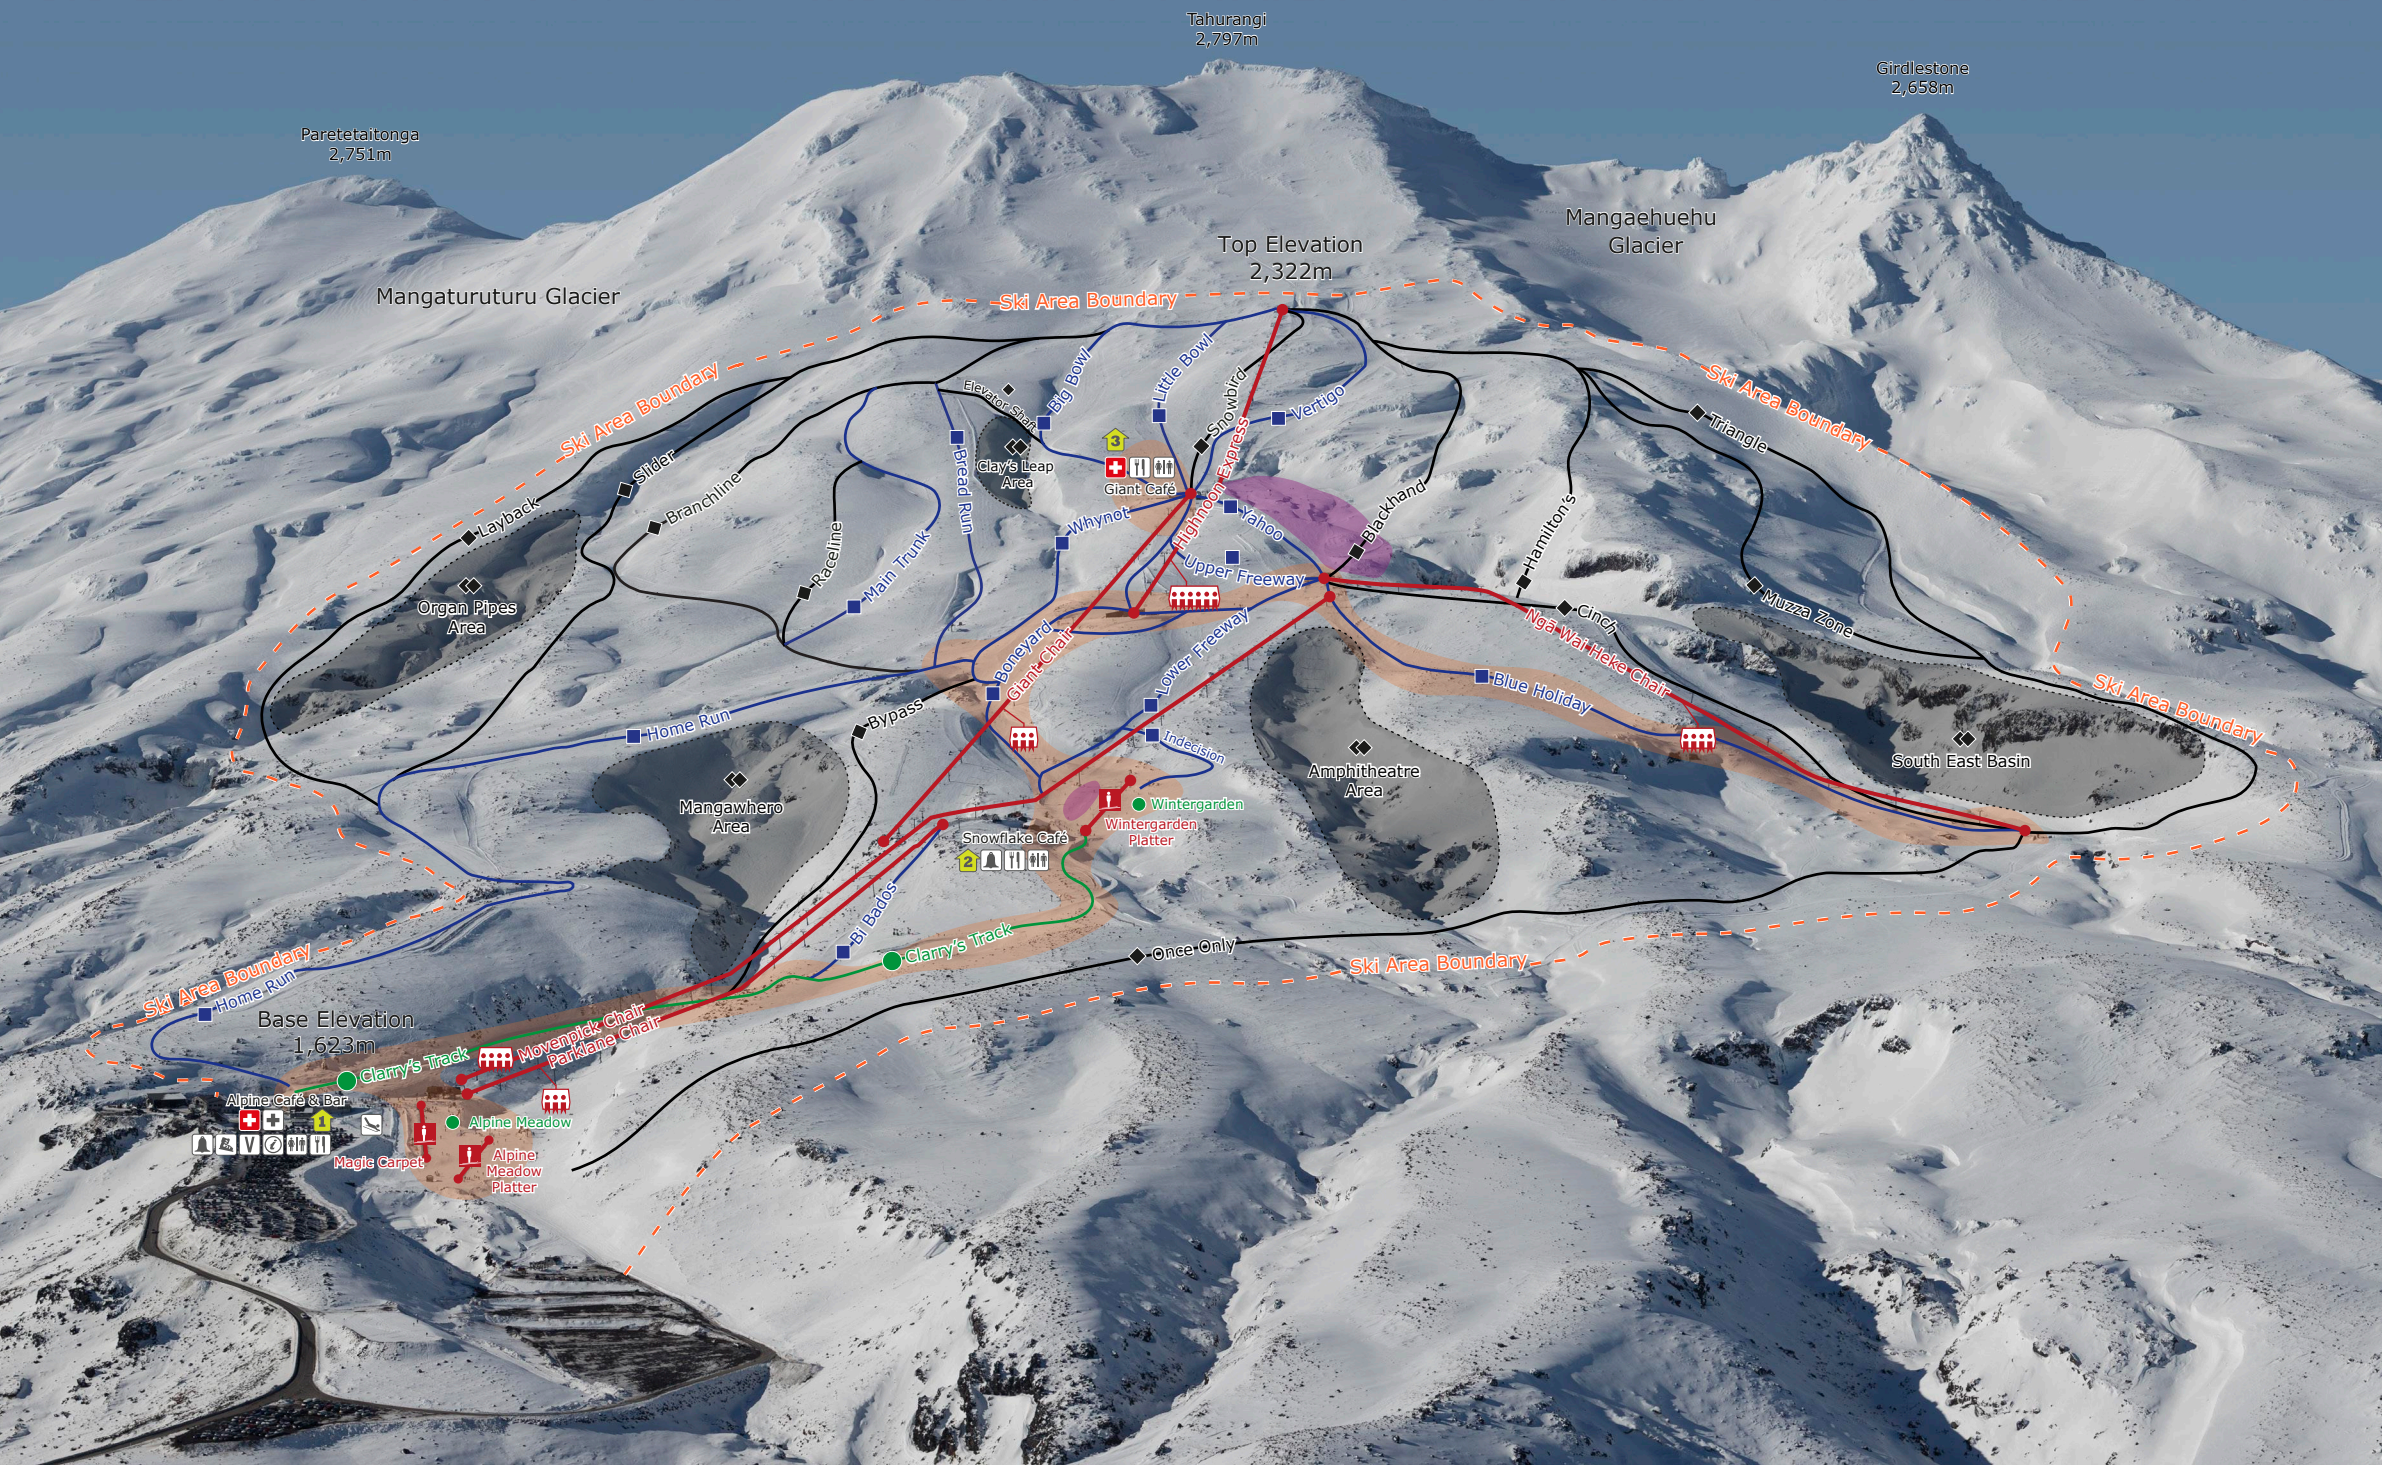

TUROA TRAIL MAP

LEGEND

- Ski Patrol - First Aid
- Toilets
- Food and Beverage
- Vertical Retail Shop
- Parking
- Information and Sales
- Urgent Care Clinic
- Snow School
- Rentals
- Sliding Area
- Family Friendly Trails
- Slow Zones
- Water Hazard
- Alpine Café & Bar
- Snowflake Café
- Giant Café
- Expert Areas
- Ski Area Boundary

EXPERT TRAILS

Most suitable for expert only skiers and snowboarders

FREESTYLE TERRAIN

May contain, but is not limited to; jumps, boxes, rails, half/quarter pipes, and other constructed or natural terrain features.

SAFETY SIGNAGE

DANGER
This sign identifies cliff areas and the terrain beyond should be treated with caution.

CLOSED
This sign marks an area or trail as closed. Violators may have skiing or boarding privileges suspended.

SKI AREA BOUNDARY
There are no safety services or avalanche control measures beyond this point. You are considered a backcountry user.

HAZARDOUS AREA
This sign denotes the area beyond is hazardous in general and uses the message "Keep Out" to indicate that the area is a no go zone.