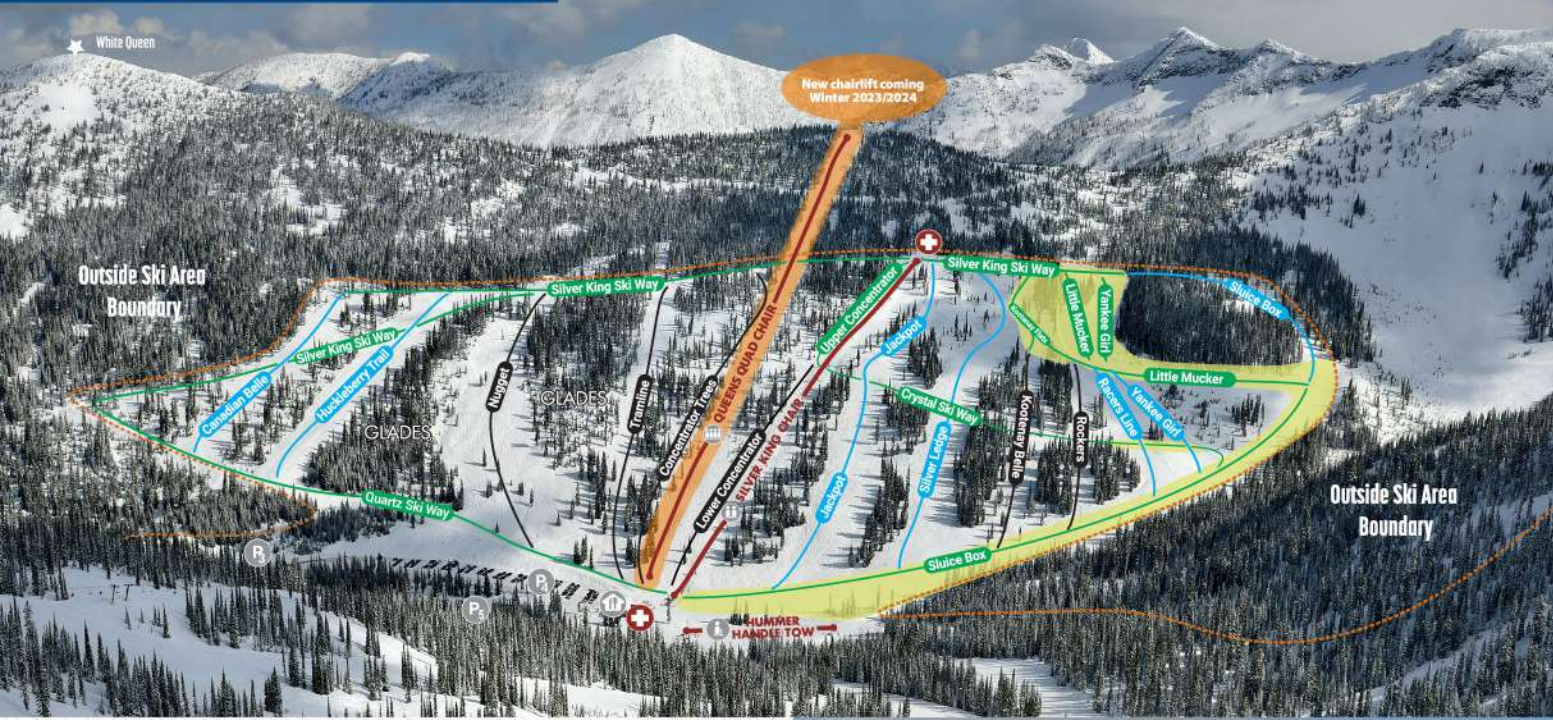

Facilities Overview

- Nordic Multi-use Area
- Terrain Park
- RV Camping (Inquire @ Guest Services)
- Parking
- Hummer Handle Tow
- Day Lodge
- Glory Lodge
- Guest Services & Tickets

Silver King

- Beginner**
 - Silver King Ski Way
 - Quartz Ski Way
 - Kootenay Flats
 - Upper Concentrator
 - Little Mucker
 - Yankee Girl
 - Crystal Ski Way
 - Sluice Box
 - Intermediate**
 - Sluice Box
 - Canadian Belle
 - Huckleberry Trail
 - Jackpat
 - Silver Ledge
 - Racers Line
 - Yankee Girl
 - ◆ Advanced**
 - Nugget
 - Tramline
 - Concentrator Trees
 - Lower Concentrator
 - Kootenay Belle
 - Rockers
- Beginner**
 - Intermediate**
 - ◆ Advanced**
 - ◆ Expert**
 - ⊕ First Aid**
 - ✕ Terrain Access Gate**
 - Avalanche Closure Line**
 - Ski Area Boundary**
 - Permanent Avalanche Closure Area**
 - Extra Slow / Merge Area**
 - Ⓛ Lodge**

- Beginner**
 - Hummer
- Intermediate**
 - Joker
 - Motherlode
 - Sleeper Ski Way
 - Paydirt
 - Bonanza
 - Gold Pan
 - Summit Ski Way
 - Backside Ski Out
- ◆ Advanced**
 - Catch Basin
 - C Shaft
 - B Shaft
 - A Shaft
 - Enchanted Forest
 - Catch Basin Ski Way
- ◆ Expert**
 - Terra Ratta
 - Diamond Glades
 - Sproulers
 - Kuba's Corners

Summit

Glory Ridge

- Intermediate**
 - Summit Ski Way
 - Tailings
 - Claim Jumper
 - Morning Glory
 - Ramble On
 - Backside Ski Way
 - Leave Some
 - Take Some
 - Backside Ski Out
 - Nickel & Dime
 - Goldigger
 - Silverline
 - Backshot
- ◆ Advanced**
 - Bound For Glory
 - Det Cord

- Fuse
- Single Malt
- Back Burner
- Jack Leg
- Trash Traverse
- Faceplant
- Trash Glades
- Jack Leg Glades
- Lower Jack Leg Glades
- Ramble On Glades
- Old Growth Glades
- Copper Corner
- ◆ Expert**
 - Backside Bowl
 - Giddy Up Gully
 - Backside
 - Knee Deep Glades
 - Brake Line