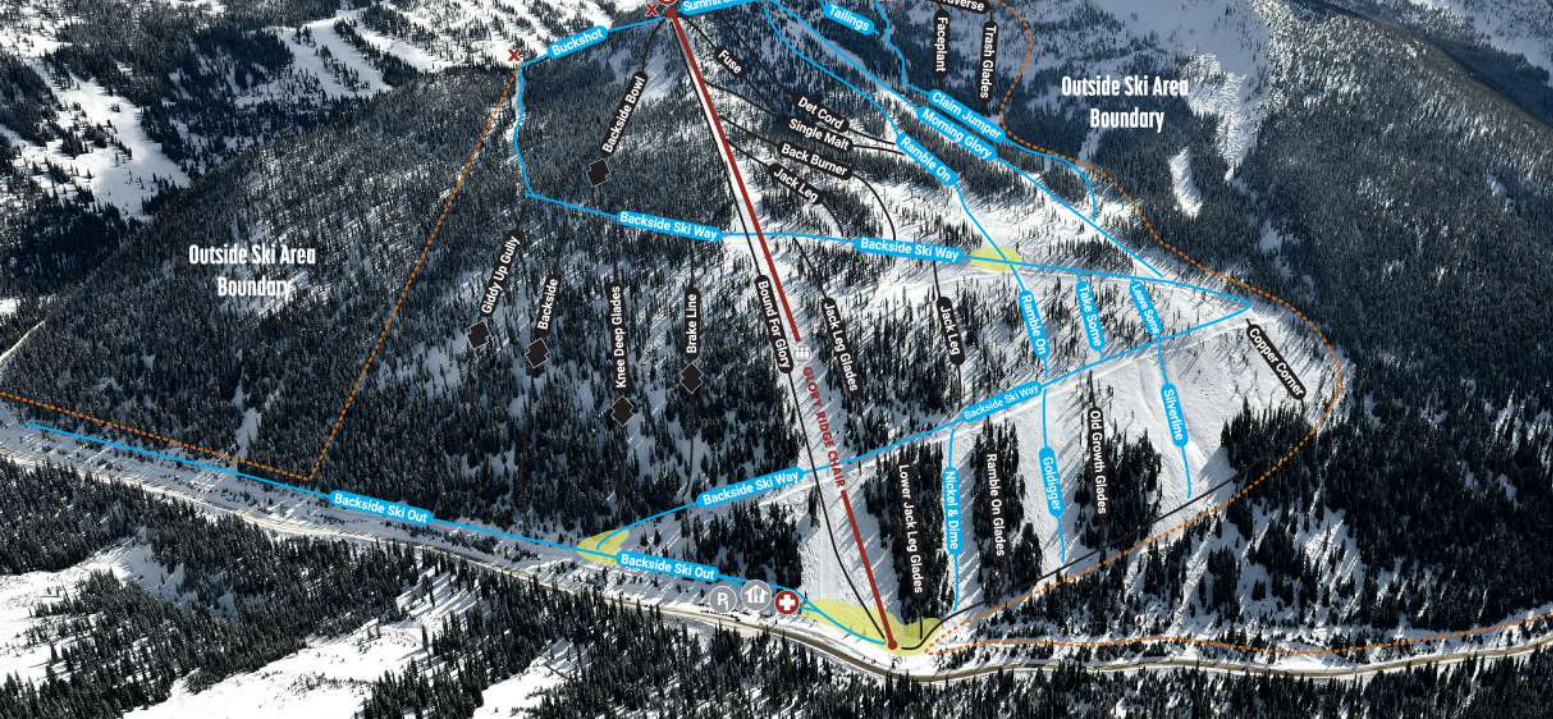

Facilities Overview

- Nordic Multi-use Area
- Terrain Park
- RV Camping (Inquire @ Guest Services)
- Parking
- Hummer Handle Tow
- Day Lodge
- Glory Lodge
- Guest Services & Tickets

Silver King

- Beginner**
 - Silver King Ski Way
 - Quartz Ski Way
 - Kootenay Flats
 - Upper Concentrator
 - Little Mucker
 - Yankee Girl
 - Crystal Ski Way
 - Sluice Box
 - Intermediate**
 - Sluice Box
 - Canadian Belle
 - Huckleberry Trail
 - Jackpat
 - Silver Ledge
 - Racers Line
 - Yankee Girl
 - ◆ Advanced**
 - Nugget
 - Tramline
 - Concentrator Trees
 - Lower Concentrator
 - Kootenay Belle
 - Rockers
- Beginner**
 - Intermediate**
 - ◆ Advanced**
 - ◆ Expert**
 - ⊕ First Aid**
 - ✕ Terrain Access Gate**
 - Avalanche Closure Line**
 - Ski Area Boundary**
 - Permanent Avalanche Closure Area**
 - Extra Slow / Merge Area**
 - Ⓛ Lodge**

- Beginner**
 - Hummer
- Intermediate**
 - Joker
 - Motherlode
 - Sleeper Ski Way
 - Paydirt
 - Bonanza
 - Gold Pan
 - Summit Ski Way
 - Backside Ski Out
- ◆ Advanced**
 - Catch Basin
 - C Shaft
 - B Shaft
 - A Shaft
 - Enchanted Forest
 - Catch Basin Ski Way
- ◆ Expert**
 - Terra Ratta
 - Diamond Glades
 - Sproulers
 - Kuba's Corners

Summit

Glory Ridge

- Intermediate**
 - Summit Ski Way
 - Tailings
 - Claim Jumper
 - Morning Glory
 - Ramble On
 - Backside Ski Way
 - Leave Some
 - Take Some
 - Backside Ski Out
 - Nickel & Dime
 - Goldigger
 - Silverline
 - Backshot
- ◆ Advanced**
 - Bound For Glory
 - Det Cord

- Fuse
- Single Malt
- Back Burner
- Jack Leg
- Trash Traverse
- Faceplant
- Trash Glades
- Jack Leg Glades
- Lower Jack Leg Glades
- Ramble On Glades
- Old Growth Glades
- Copper Corner
- ◆ Expert**
 - Backside Bowl
 - Giddy Up Gully
 - Backside
 - Knee Deep Glades
 - Brake Line