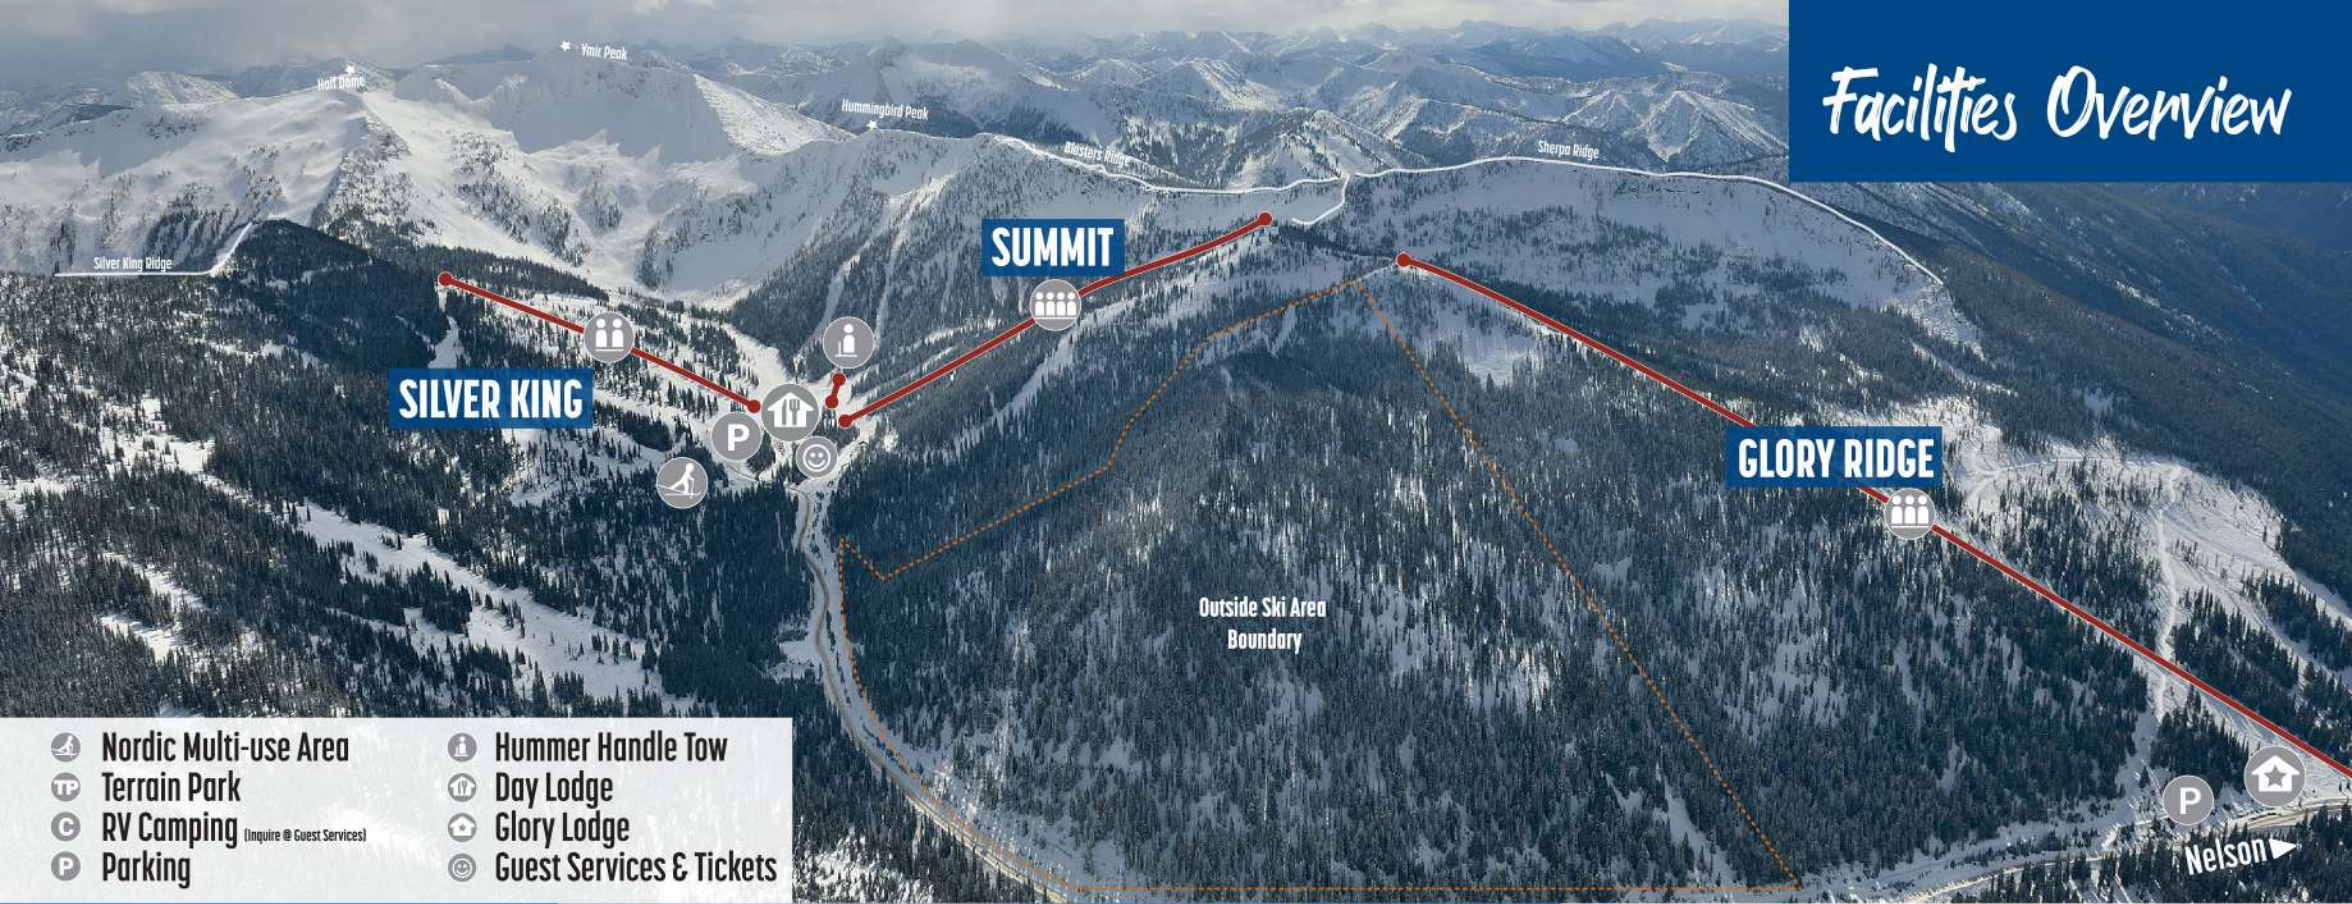

Facilities Overview

- Nordic Multi-use Area
- Terrain Park
- RV Camping (Inquire @ Guest Services)
- Parking
- Hummer Handle Tow
- Day Lodge
- Glory Lodge
- Guest Services & Tickets

Silver King

- Beginner**
 - Silver King Ski Way
 - Quartz Ski Way
 - Kootenay Flats
 - Upper Concentrator
 - Little Mucker
 - Yankee Girl
 - Crystal Ski Way
 - Sluice Box
 - Intermediate**
 - Sluice Box
 - Canadian Belle
 - Huckleberry Trail
 - Jackpat
 - Silver Ledge
 - Racers Line
 - Yankee Girl
 - ◆ Advanced**
 - Nugget
 - Tramline
 - Concentrator Trees
 - Lower Concentrator
 - Kootenay Belle
 - Rockers
- Beginner**
 - Intermediate**
 - ◆ Advanced**
 - ◆ Expert**
 - ⊕ First Aid**
 - ✕ Terrain Access Gate**
 - Avalanche Closure Line**
 - Ski Area Boundary**
 - Permanent Avalanche Closure Area**
 - Extra Slow / Merge Area**
 - Ⓛ Lodge**

- Beginner**
 - Hummer
- Intermediate**
 - Joker
 - Motherlode
 - Sleeper Ski Way
 - Paydirt
 - Bonanza
 - Gold Pan
 - Summit Ski Way
 - Backside Ski Out
- ◆ Advanced**
 - Catch Basin
 - C Shaft
 - B Shaft
 - A Shaft
 - Enchanted Forest
 - Catch Basin Ski Way
- ◆ Expert**
 - Terra Ratta
 - Diamond Glades
 - Sproulers
 - Kuba's Corners

Summit

Glory Ridge

- Intermediate**
 - Summit Ski Way
 - Tailings
 - Claim Jumper
 - Morning Glory
 - Ramble On
 - Backside Ski Way
 - Leave Some
 - Take Some
 - Backside Ski Out
 - Nickel & Dime
 - Goldigger
 - Silverline
 - Backshot
- ◆ Advanced**
 - Bound For Glory
 - Det Cord

- Fuse
- Single Malt
- Back Burner
- Jack Leg
- Trash Traverse
- Faceplant
- Trash Glades
- Jack Leg Glades
- Lower Jack Leg Glades
- Ramble On Glades
- Old Growth Glades
- Copper Corner
- ◆ Expert**
 - Backside Bowl
 - Giddy Up Gully
 - Backside
 - Knee Deep Glades
 - Brake Line