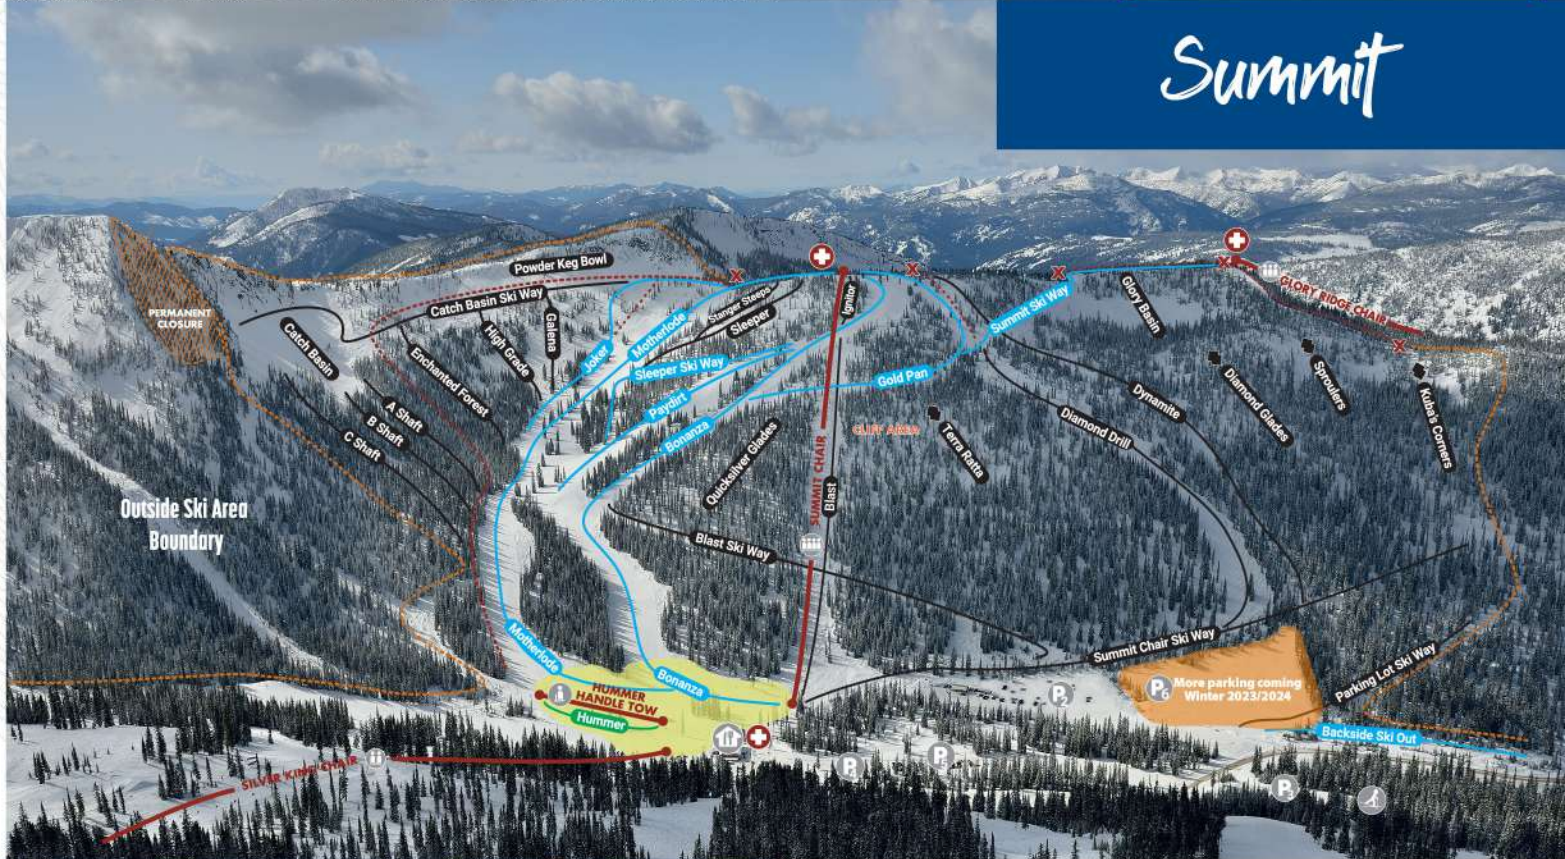

Facilities Overview

- Nordic Multi-use Area
- Terrain Park
- RV Camping (Inquire @ Guest Services)
- Parking
- Hummer Handle Tow
- Day Lodge
- Glory Lodge
- Guest Services & Tickets

Silver King

- Beginner**
 - Silver King Ski Way
 - Quartz Ski Way
 - Kootenay Flats
 - Upper Concentrator
 - Little Mucker
 - Yankee Girl
 - Crystal Ski Way
 - Sluice Box
 - Intermediate**
 - Sluice Box
 - Canadian Belle
 - Huckleberry Trail
 - Jackpat
 - Silver Ledge
 - Racers Line
 - Yankee Girl
 - ◆ Advanced**
 - Nugget
 - Tramline
 - Concentrator Trees
 - Lower Concentrator
 - Kootenay Belle
 - Rockers
- Beginner**
 - Intermediate**
 - ◆ Advanced**
 - ◆ Expert**
 - ⊕ First Aid**
 - ✕ Terrain Access Gate**
 - Avalanche Closure Line**
 - Ski Area Boundary**
 - Permanent Avalanche Closure Area**
 - Extra Slow / Merge Area**
 - Ⓛ Lodge**

- Beginner**
 - Hummer
- Intermediate**
 - Joker
 - Motherlode
 - Sleeper Ski Way
 - Paydirt
 - Bonanza
 - Gold Pan
 - Summit Ski Way
 - Backside Ski Out
- ◆ Advanced**
 - Catch Basin
 - C Shaft
 - B Shaft
 - A Shaft
 - Enchanted Forest
 - Catch Basin Ski Way
- ◆ Expert**
 - Terra Ratta
 - Diamond Glades
 - Sproulers
 - Kuba's Corners

Summit

Glory Ridge

- Intermediate**
 - Summit Ski Way
 - Tailings
 - Claim Jumper
 - Morning Glory
 - Ramble On
 - Backside Ski Way
 - Leave Some
 - Take Some
 - Backside Ski Out
 - Nickel & Dime
 - Goldigger
 - Silverline
 - Backshot
- ◆ Advanced**
 - Bound For Glory
 - Det Cord

- Fuse
- Single Malt
- Back Burner
- Jack Leg
- Trash Traverse
- Faceplant
- Trash Glades
- Jack Leg Glades
- Lower Jack Leg Glades
- Ramble On Glades
- Old Growth Glades
- Copper Corner
- ◆ Expert**
 - Backside Bowl
 - Giddy Up Gully
 - Backside
 - Knee Deep Glades
 - Brake Line