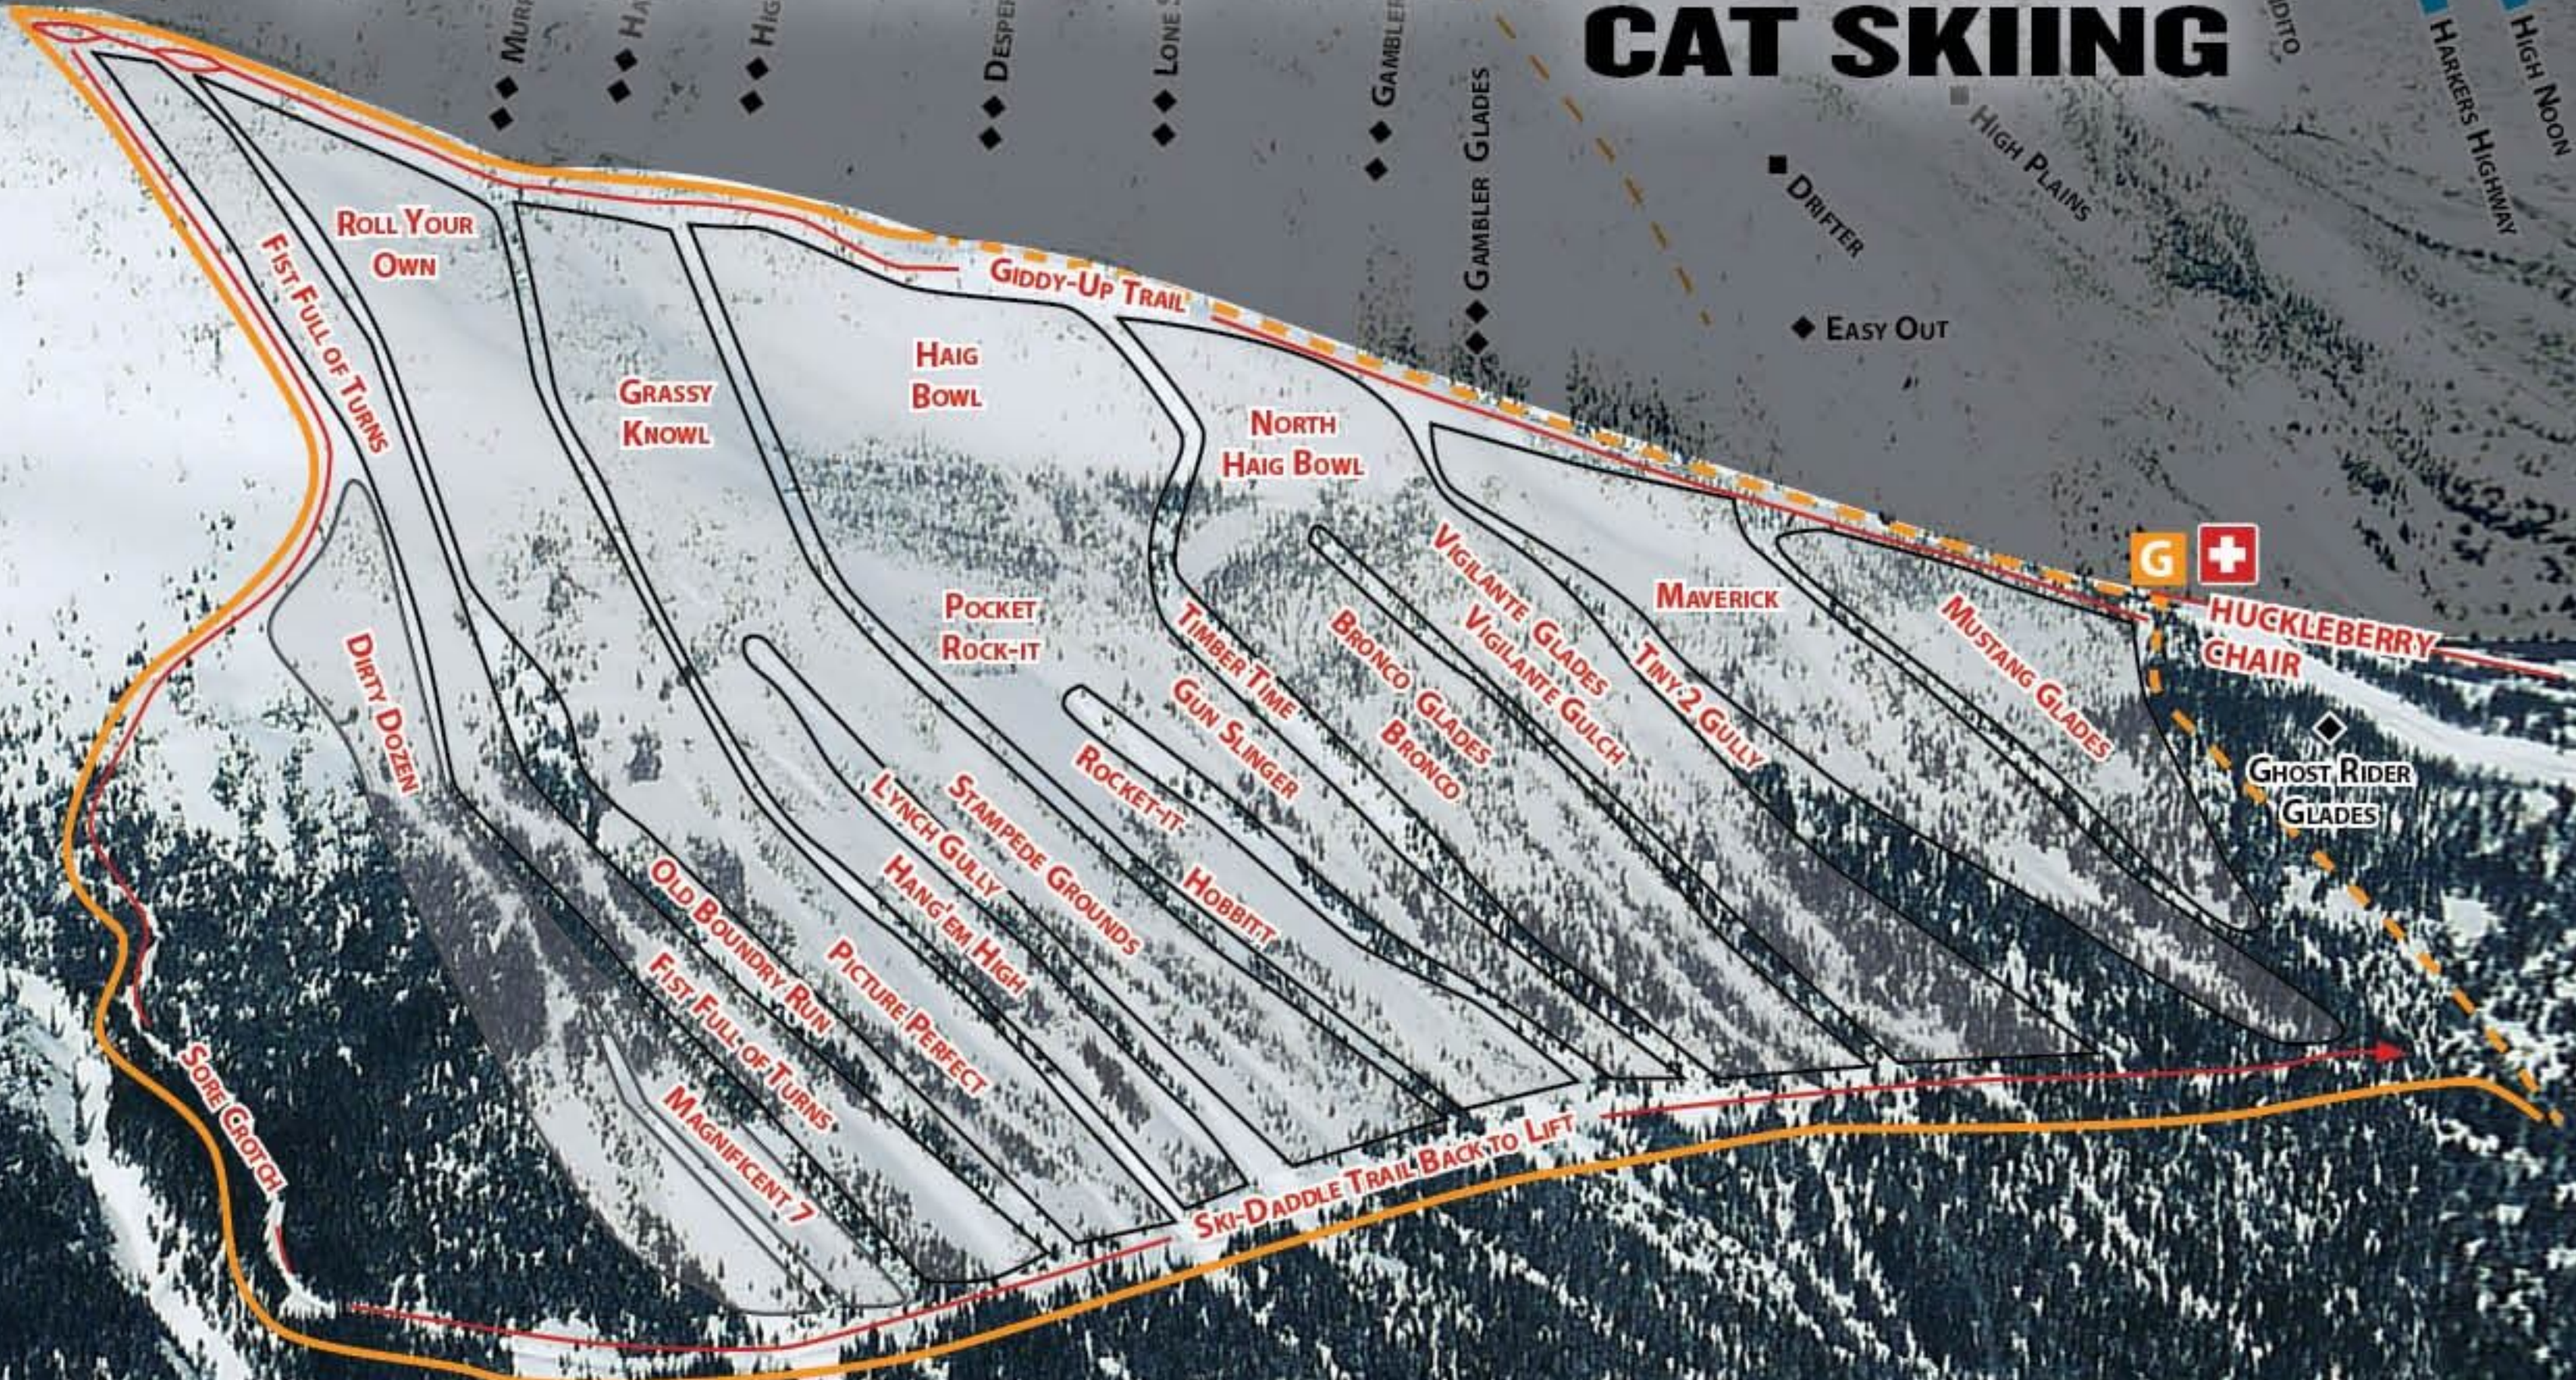

# Castle Mountain POWDER STAGECOACH CAT SKIING

HAIG RIDGE

MURPHY

HAIG

HIGH

DESPER

LONE

GAMBLER

GAMBLER GLADES

DRIFTER

HIGH PLAINS

EASY OUT

G+

HUCKLEBERRY CHAIR

GHOST RIDER GLADES

BANDITO

HARKERS HIGHWAY

HIGH NOON

SKI-DADDLE TRAIL BACK TO LIFT

SORE GROTTA

DIRTY DOZEN

FIST FULL OF TURNS

ROLL YOUR OWN

GRASSY KNOWL

HOBBIT

OLD BOUNDRY RUN

FIST FULL OF TURNS

MAGNIFICENT 7

PICTURE PERFECT

SKI-DADDLE TRAIL BACK TO LIFT