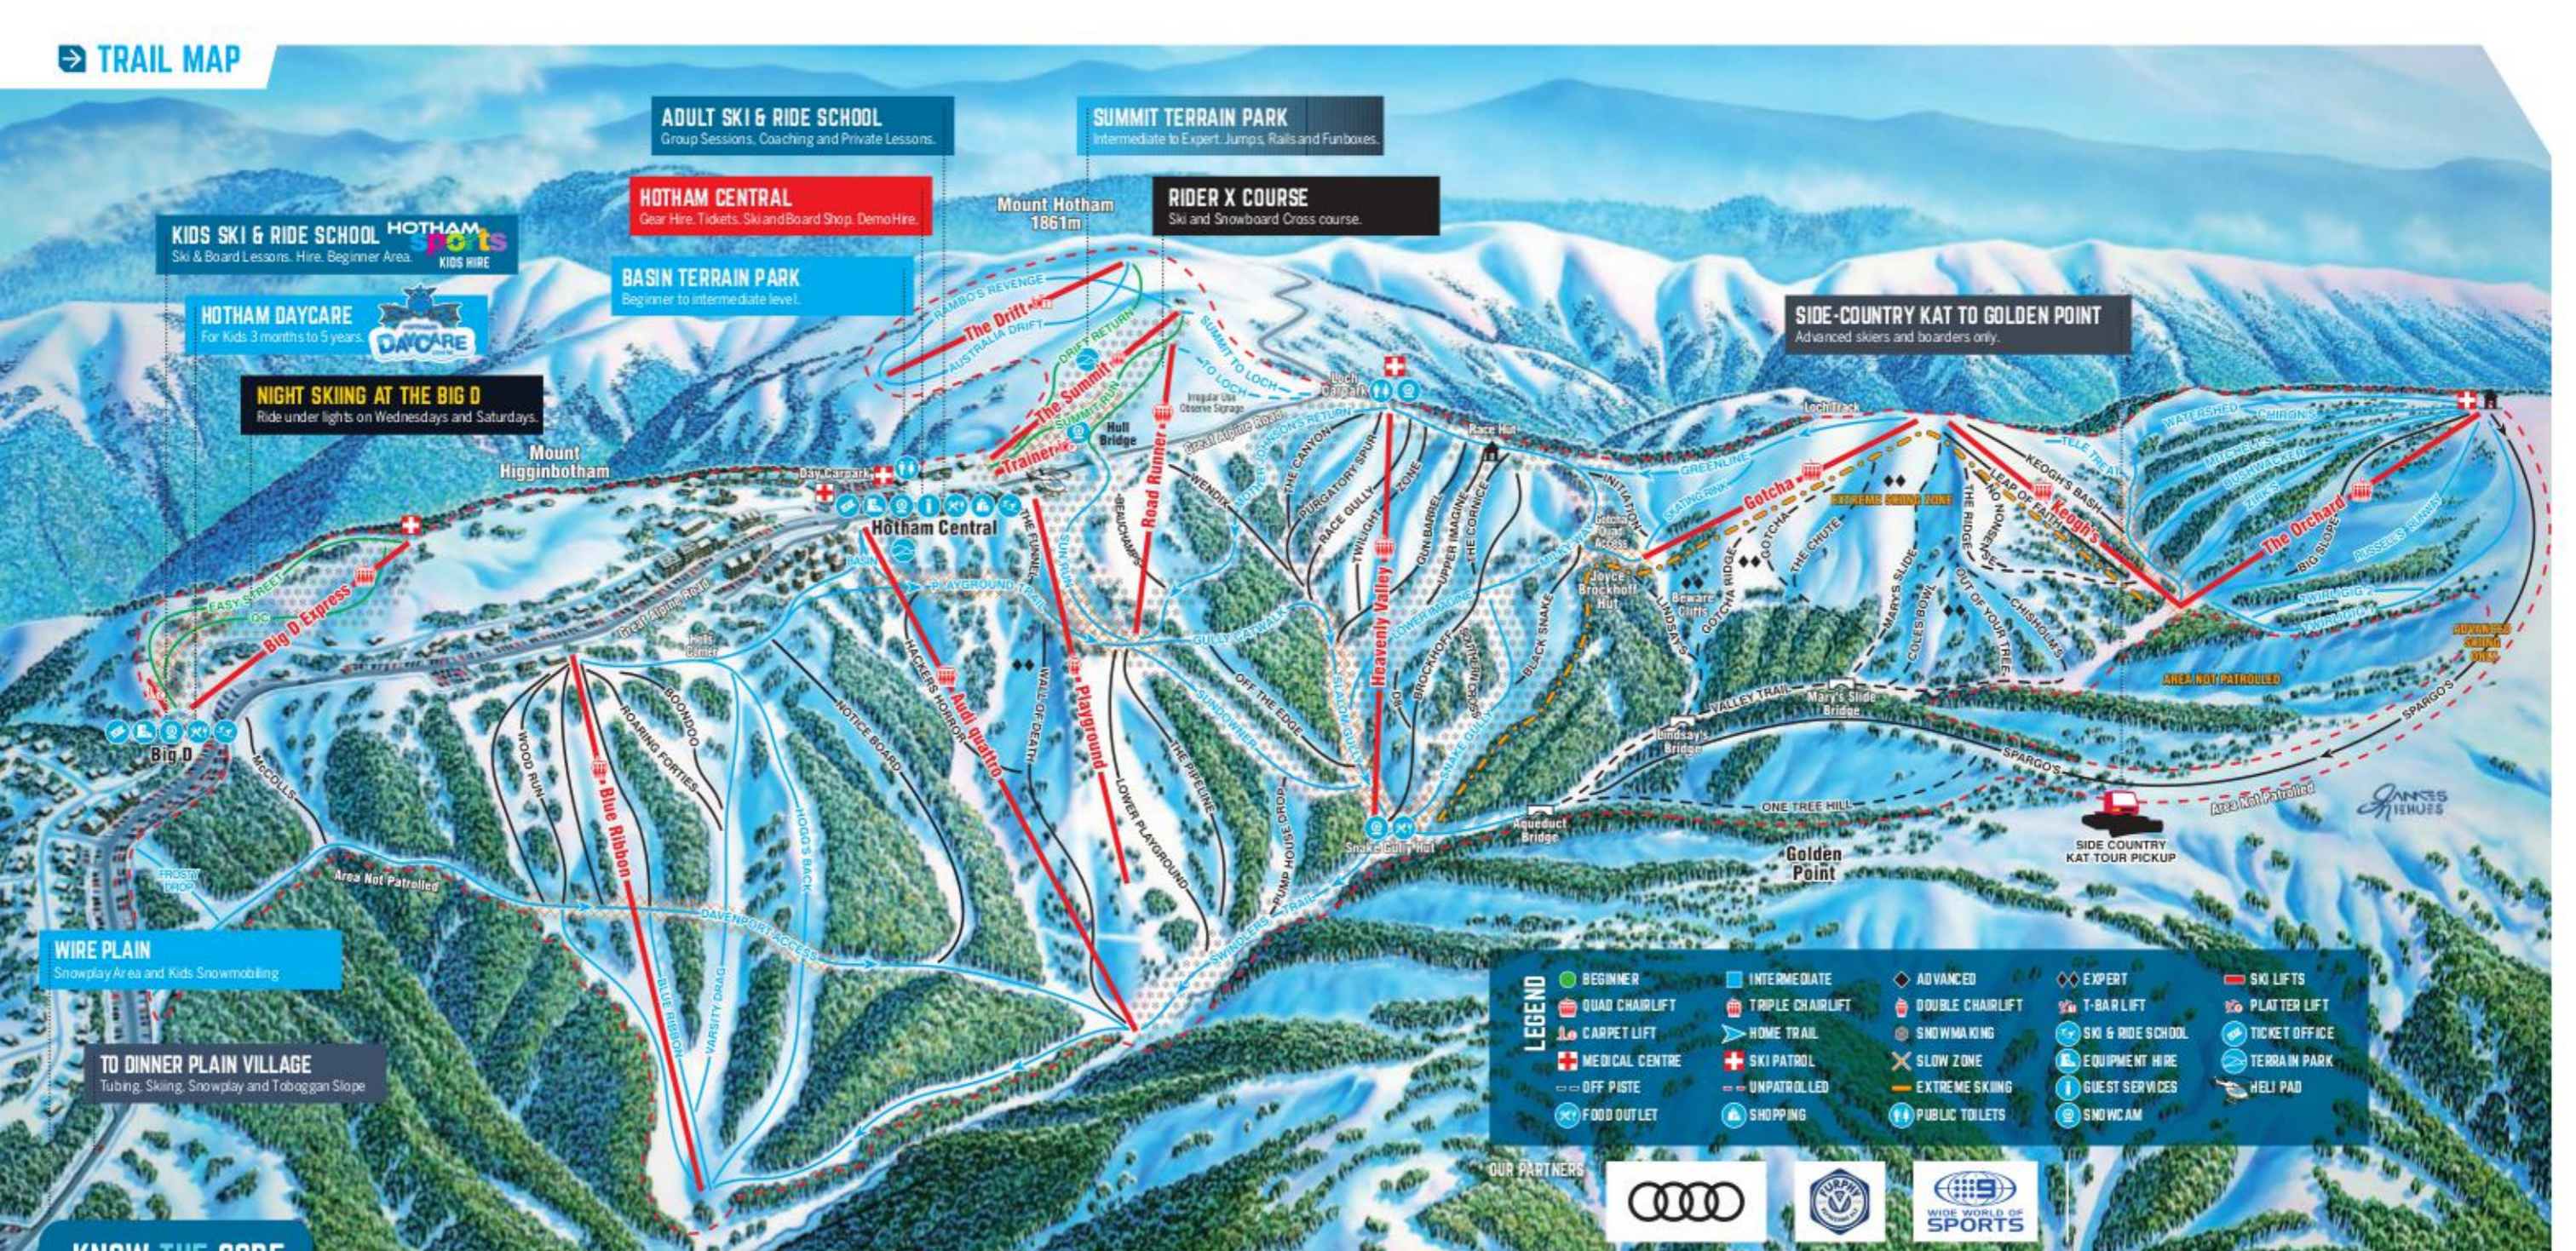

RIDER X COURSE

Ski and Snowboard Cross course.

KIDS SKI & RIDE SCHOOL

Ski & Board Lessons, Hire, Beginner Area.

BASIN TERRAIN PARK

Beginner to intermediate level.

HOTHAM DAYCARE

For Kids 3 months to 5 years.

NIGHT SKIING AT THE BIG D

Ride under lights on Wednesdays and Saturdays.

SIDE-COUNTRY KAT TO GOLDEN POINT

Advanced skiers and boarders only.

WIRE PLAIN

Snowplay Area and Kids Snowmobiling

TO DINNER PLAIN VILLAGE

LIFT OPERATING TIMES	OPENS	CLOSES
Big D	8.30am	5.00pm
Blue Ribbon	8.30am	4.20pm
The Drift	8.30am	4.00pm
Gotcha	8.30am	3.45pm
Heavenly Valley*	8.30am	4.20pm
Keoghs	8.30am	4.00pm
Orchard	8.30am	3.45pm
Playground	8.30am	4.30pm
Road Runner	8.30am	4.30pm
Summit & Summit Trainer	8.30am	5.00pm
Audi quattro	8.30am	4.30pm

*Opens 7.30am Wednesday to Sunday during Peak Season

DINNER PLAIN
Coburg & Platter
OPENS 9.00am
CLOSES 5.00pm

PLEASE NOTE
All lift opening times depend on favourable daily weather, wind and snow conditions.