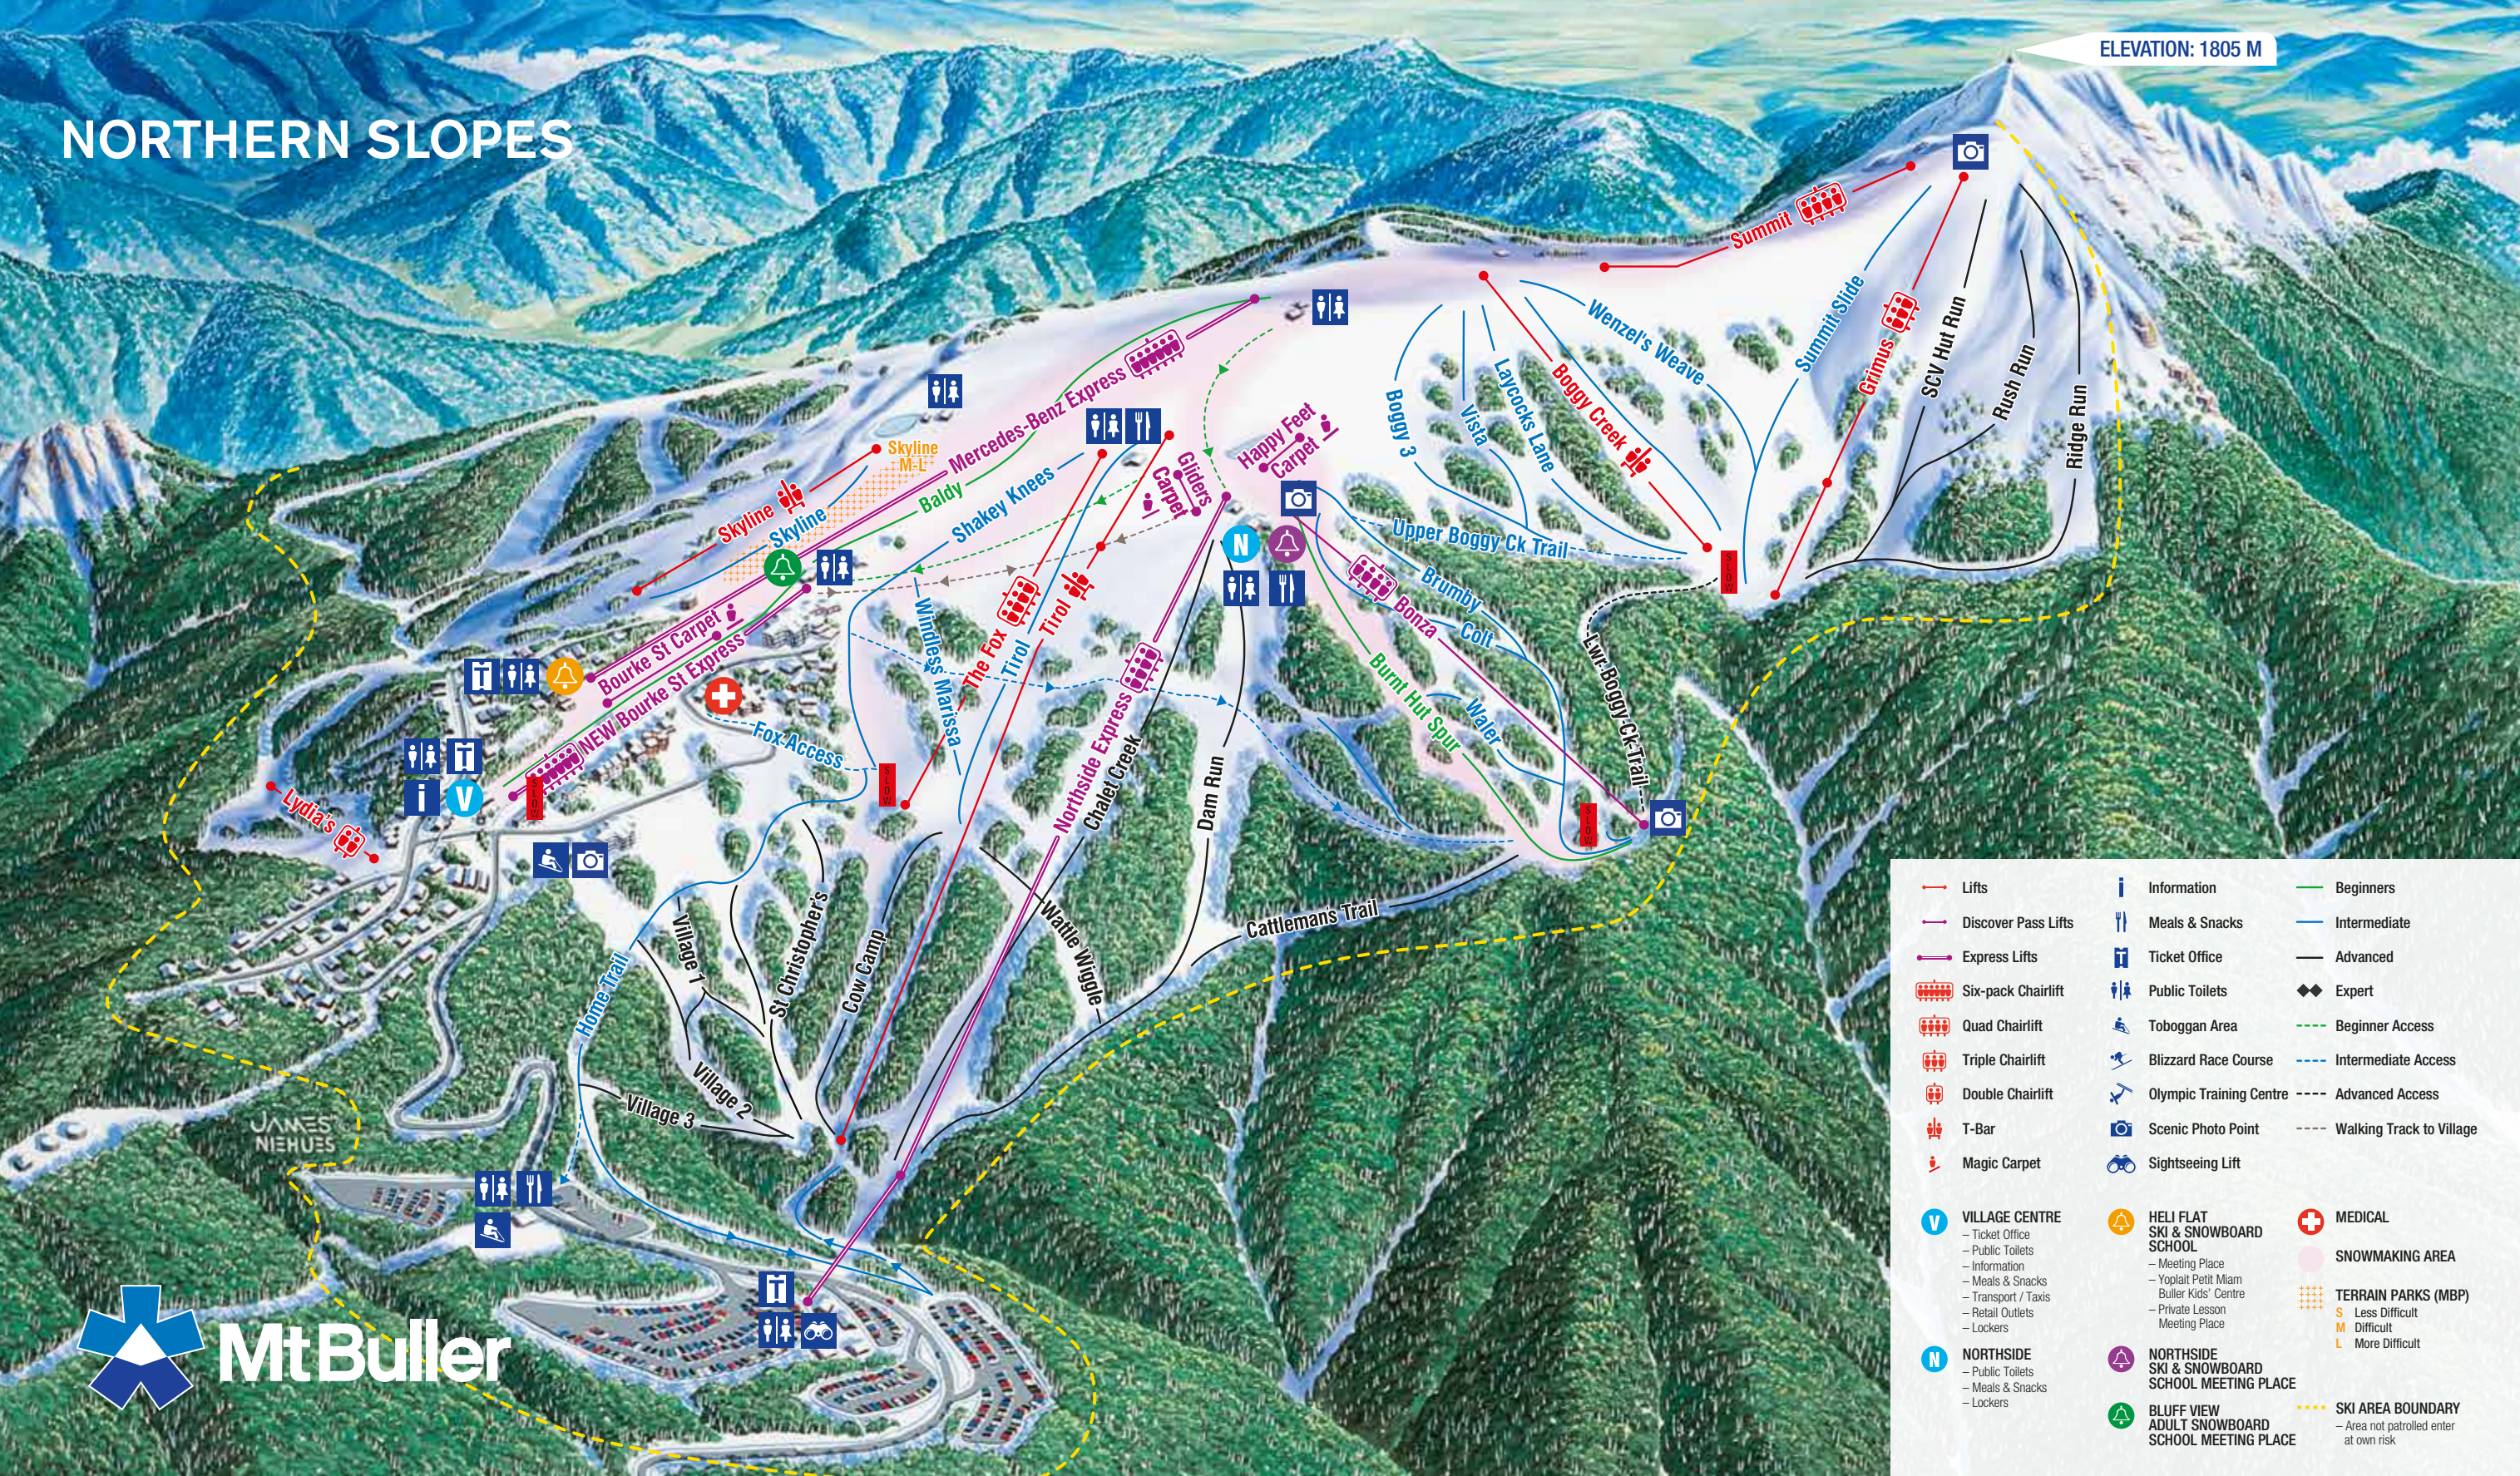

NORTHERN SLOPES

Lifts	Information	Beginners
Discover Pass Lifts	Meals & Snacks	Intermediate
Express Lifts	Ticket Office	Advanced
Six-pack Chairlift	Public Toilets	Expert
Quad Chairlift	Toboggan Area	Beginner Access
Triple Chairlift	Blizzard Race Course	Intermediate Access
Double Chairlift	Olympic Training Centre	Advanced Access
T-Bar	Scenic Photo Point	Walking Track to Village
Magic Carpet	Sightseeing Lift	
VILLAGE CENTRE - Ticket Office - Public Toilets - Information - Meals & Snacks - Transport / Taxis - Retail Outlets - Lockers	HELI FLAT SKI & SNOWBOARD SCHOOL - Meeting Place - Yoplat Pettit Miami Buller Kids' Centre - Private Lesson Meeting Place	MEDICAL
NORTHSIDE - Public Toilets - Meals & Snacks - Lockers	NORTHSIDE SKI & SNOWBOARD SCHOOL MEETING PLACE	SNOWMAKING AREA
BLUFF VIEW ADULT SNOWBOARD SCHOOL MEETING PLACE	TERRAIN PARKS (MBP) S Less Difficult M Difficult L More Difficult	SKI AREA BOUNDARY - Area not patrolled enter at own risk